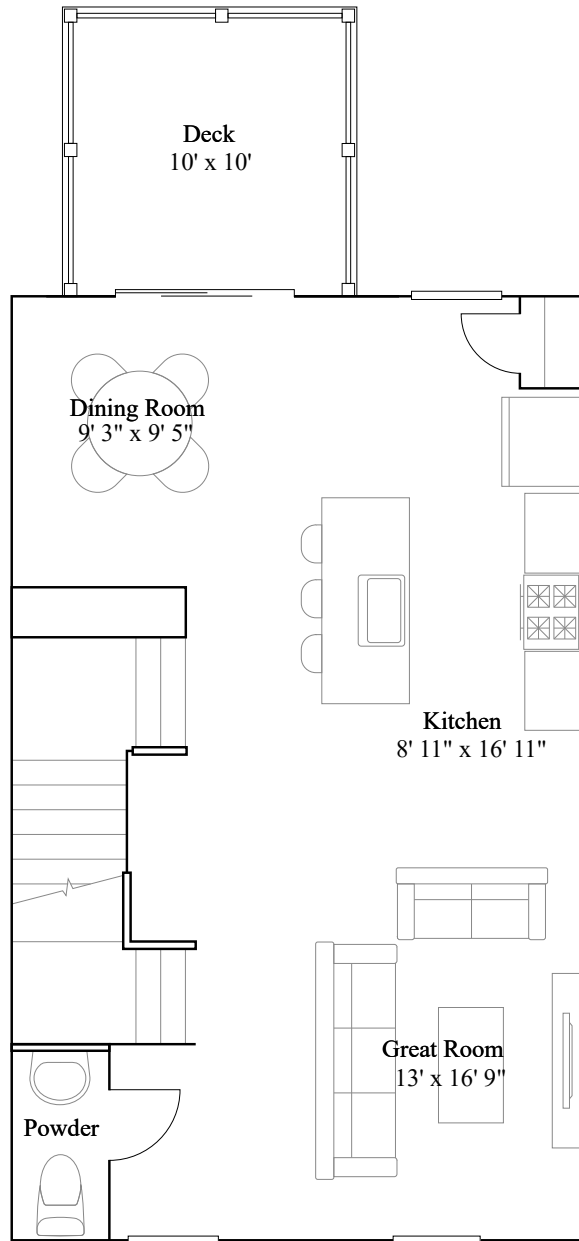

1st Floor

# Chase

3 bd · 2 ba · 1 half ba · 1,736 ft<sup>2</sup>

Starting from \$394,990

(Prices as of March 5, 2026. All subject to change.)

Available options include: Optional powder, Elevation left end unit, Elevation right end unit

## 2nd Floor