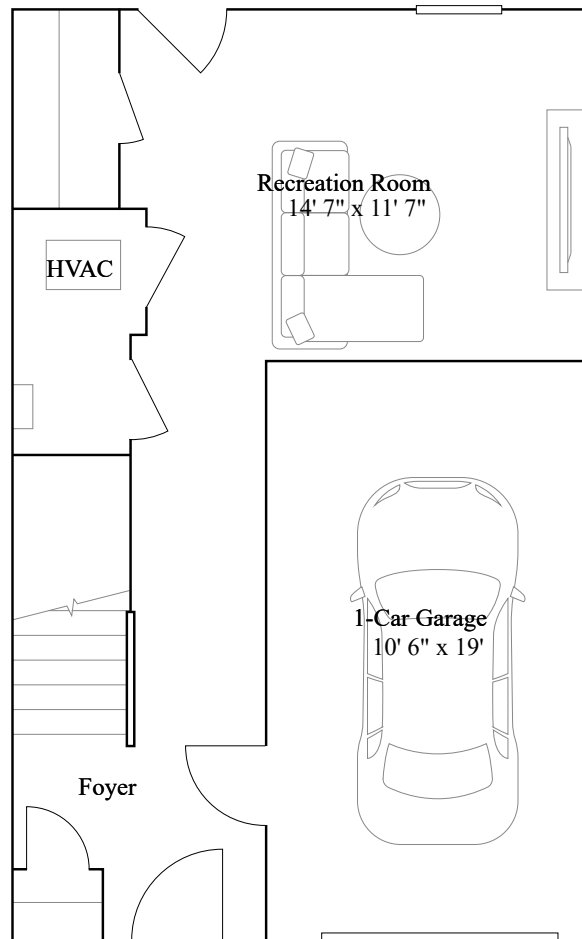

# Chase

3 bd · 2 ba · 1 half ba · 1,736 ft<sup>2</sup>

Starting from \$394,990

(Prices as of March 5, 2026. All subject to change.)

Available options include: Optional powder, Elevation left end unit, Elevation right end unit

1st Floor

## 2nd Floor