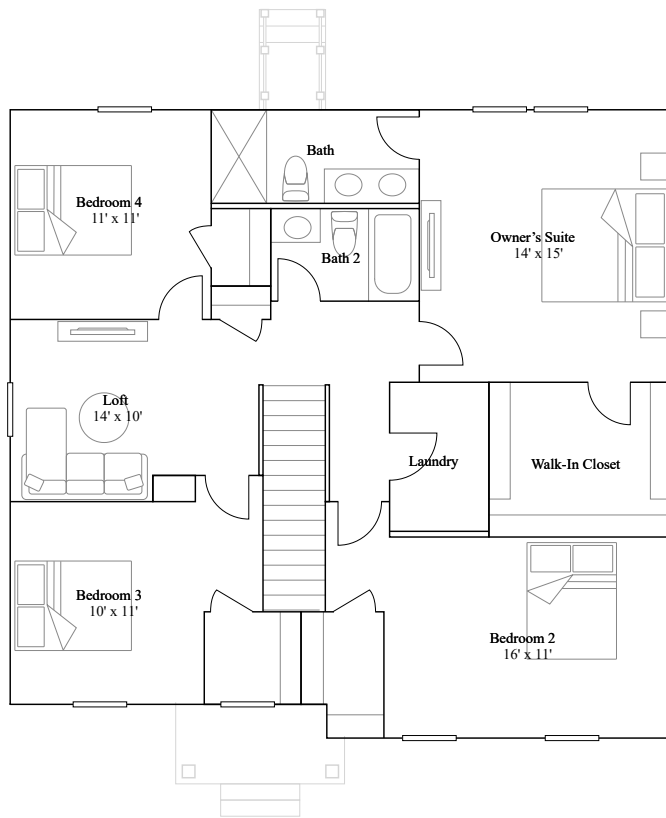

Somerton Chase in Millsboro, DE

Richmond

4 bd . 2 ba . 1 half ba . 2,266 ft²

Richmond at Somerton Chase in Millsboro, DE

1st Floor

2nd Floor

Basement