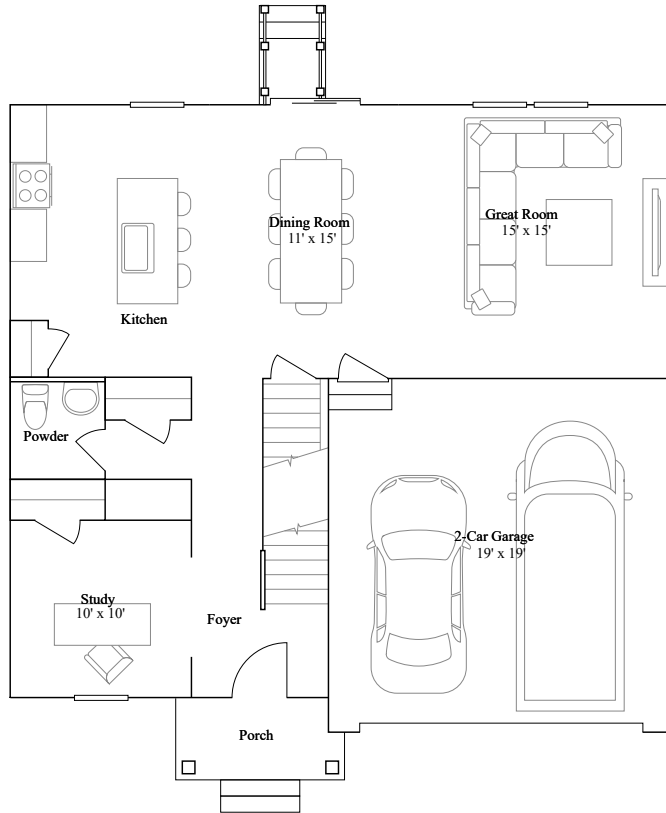

Somerton Chase in Millsboro, DE

Richmond

4 bd . 2 ba . 1 half ba . 2,266 ft²

Richmond at Somerton Chase in Millsboro, DE

1st Floor

2nd Floor

Basement