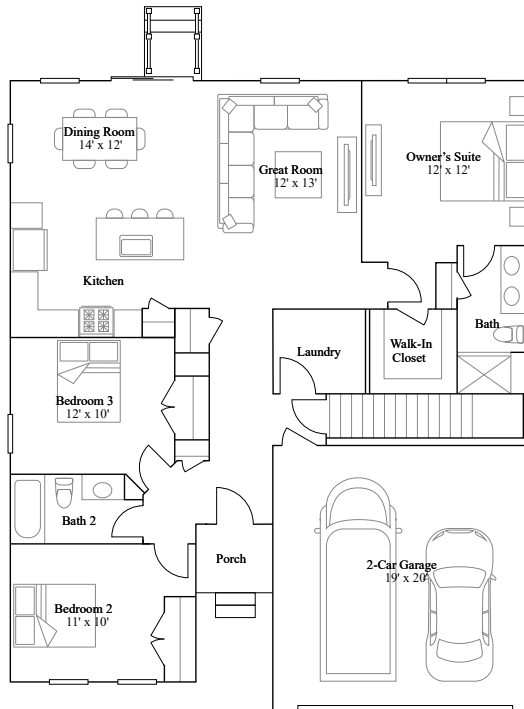

Hanover Basement

3 bd . 2 ba . 1,414 ft²

Hanover Basement at Somerton Chase in Millsboro, DE

1st Floor

Basement