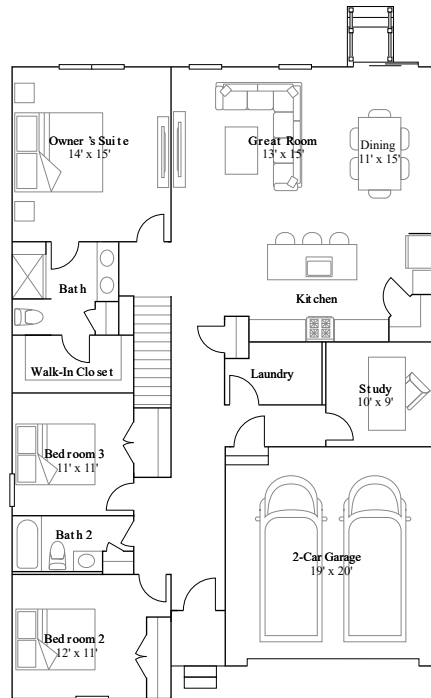

Somerton Chase in Millsboro, DE

Guilford Basement

3 bd . 2 ba . 1,857 ft²

Guilford Basement at Somerton Chase in Millsboro, DE

1st Floor

Basement