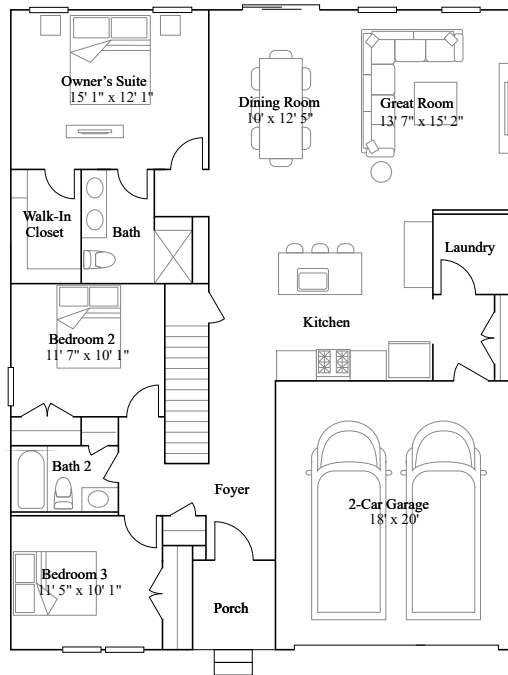

# Exeter Basement

3 bd . 2 ba . 1,572 ft<sup>2</sup>

Exeter Basement at Somerton Chase in Millsboro, DE

1st Floor

Basement