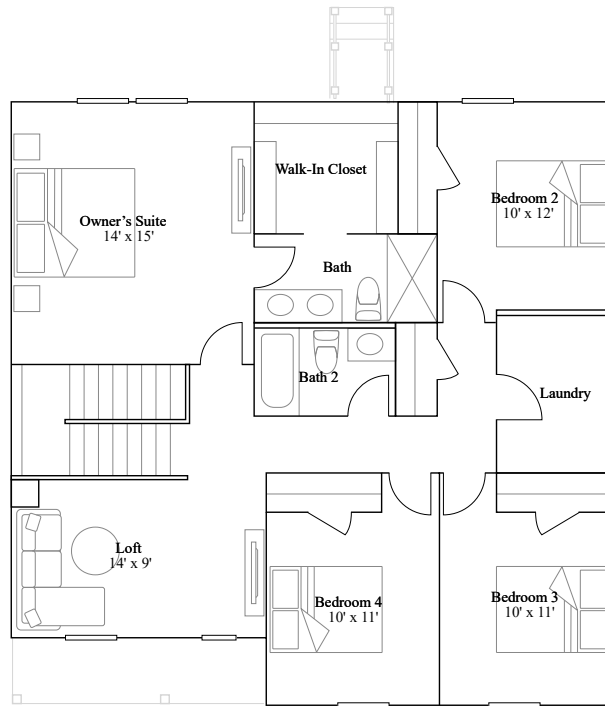

Charleston

4 bd . 2 ba . 1 half ba . 1,998 ft²

Charleston at Somerton Chase in Millsboro, DE

1st Floor

2nd Floor

Basement