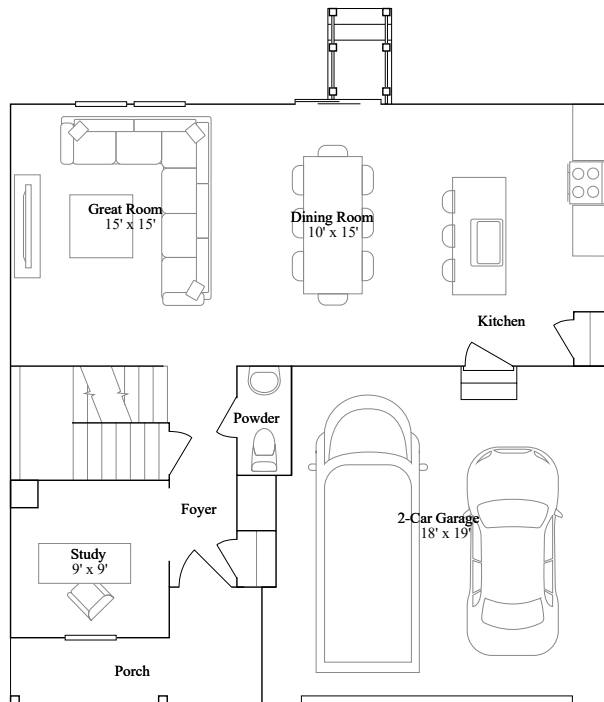

Charleston

4 bd . 2 ba . 1 half ba . 1,998 ft²

Charleston at Somerton Chase in Millsboro, DE

1st Floor

2nd Floor

Basement