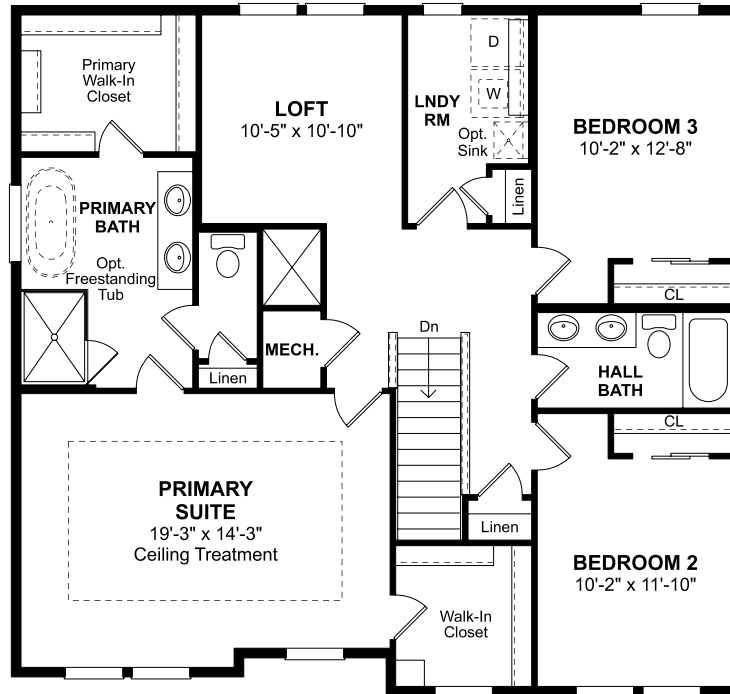

## Floorplan

First Floor

### PLAN DETAILS

2,340 Square Feet | 3 Bedrooms | 3 Baths | 2 Car Garage

185 South Ridge Brook Drive Felton , DE 19943

\*Note 1

## Floorplan

### Second Floor