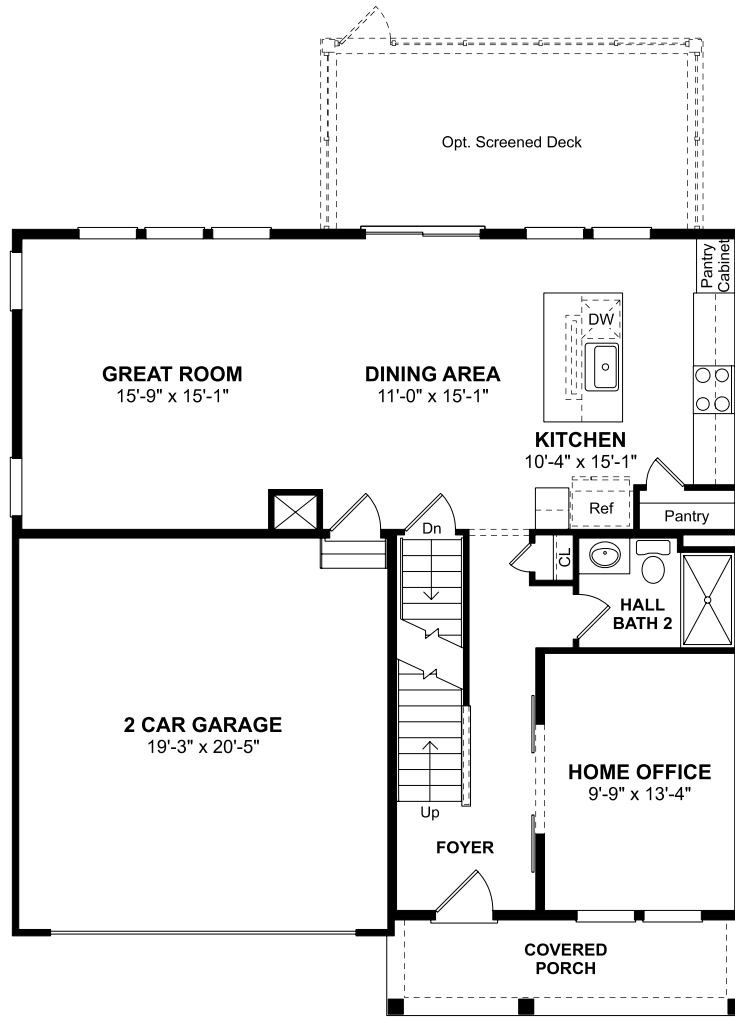

## Floorplan

First Floor

### PLAN DETAILS

2,340 Square Feet | 3 Bedrooms | 3 Baths | 2 Car Garage

185 South Ridge Brook Drive Felton , DE 19943

\*Note 1

## Floorplan

### Second Floor