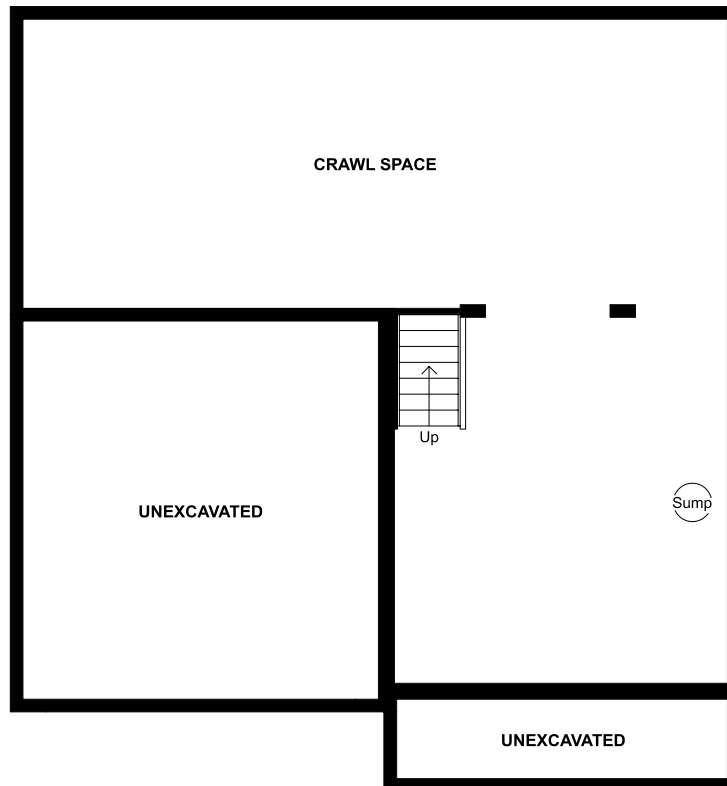

## Floorplan

### Second Floor

#### PLAN DETAILS

2,340 Square Feet | 3 Bedrooms | 3 Baths | 2 Car Garage

185 South Ridge Brook Drive Felton, DE 19943

\*Note 1

## Floorplan

**Crawl Space**