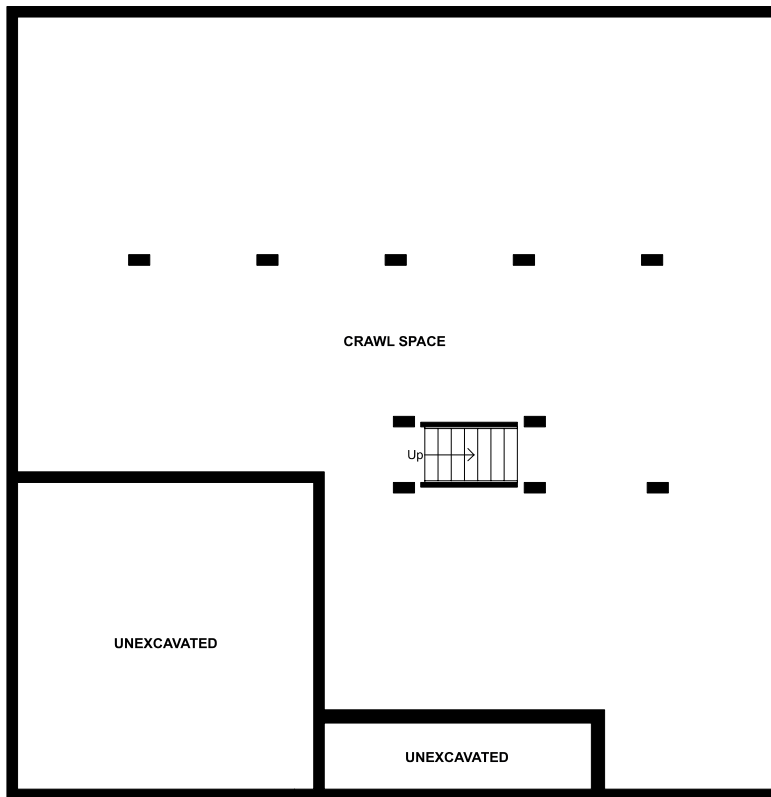

The Cordoba

Floorplan

First Floor

PLAN DETAILS

2,737 Square Feet | 4 Bedrooms | 3.5 Baths | 2 Car Garage

185 South Ridge Brook Drive Felton , DE 19943

*Note 1

The Cordoba

Floorplan

Second Floor

PLAN DETAILS

2,737 Square Feet | 4 Bedrooms | 3.5 Baths | 2 Car Garage

185 South Ridge Brook Drive Felton , DE 19943

*Note 1

The Cordoba

Floorplan

Crawl Space

PLAN DETAILS

2,737 Square Feet | 4 Bedrooms | 3.5 Baths | 2 Car Garage

185 South Ridge Brook Drive Felton , DE 19943

*Note 1