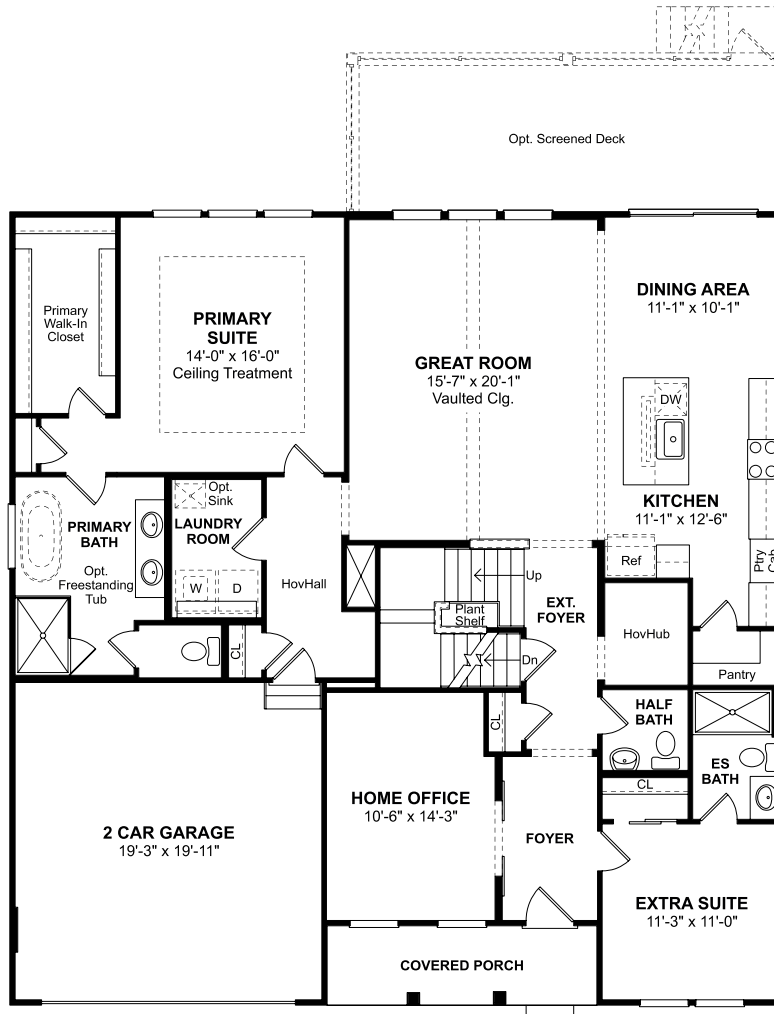

The Cordoba

Floorplan

First Floor

PLAN DETAILS

2,737 Square Feet | 4 Bedrooms | 3.5 Baths | 2 Car Garage

185 South Ridge Brook Drive Felton , DE 19943

*Note 1

The Cordoba

Floorplan

Second Floor

PLAN DETAILS

2,737 Square Feet | 4 Bedrooms | 3.5 Baths | 2 Car Garage

185 South Ridge Brook Drive Felton , DE 19943

*Note 1

The Cordoba

Floorplan

Crawl Space

PLAN DETAILS

2,737 Square Feet | 4 Bedrooms | 3.5 Baths | 2 Car Garage

185 South Ridge Brook Drive Felton , DE 19943

*Note 1