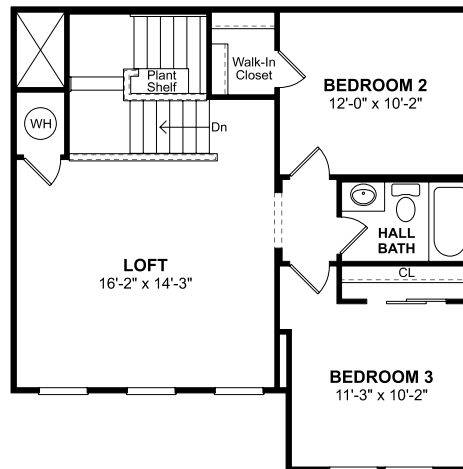

The Cordoba

Floorplan

First Floor

PLAN DETAILS

2,737 Square Feet | 4 Bedrooms | 3.5 Baths | 2 Car Garage

185 South Ridge Brook Drive Felton , DE 19943

*Note 1

The Cordoba

Floorplan

Second Floor

PLAN DETAILS

2,737 Square Feet | 4 Bedrooms | 3.5 Baths | 2 Car Garage

185 South Ridge Brook Drive Felton , DE 19943

*Note 1

The Cordoba

Floorplan

Crawl Space

PLAN DETAILS

2,737 Square Feet | 4 Bedrooms | 3.5 Baths | 2 Car Garage

185 South Ridge Brook Drive Felton , DE 19943

*Note 1