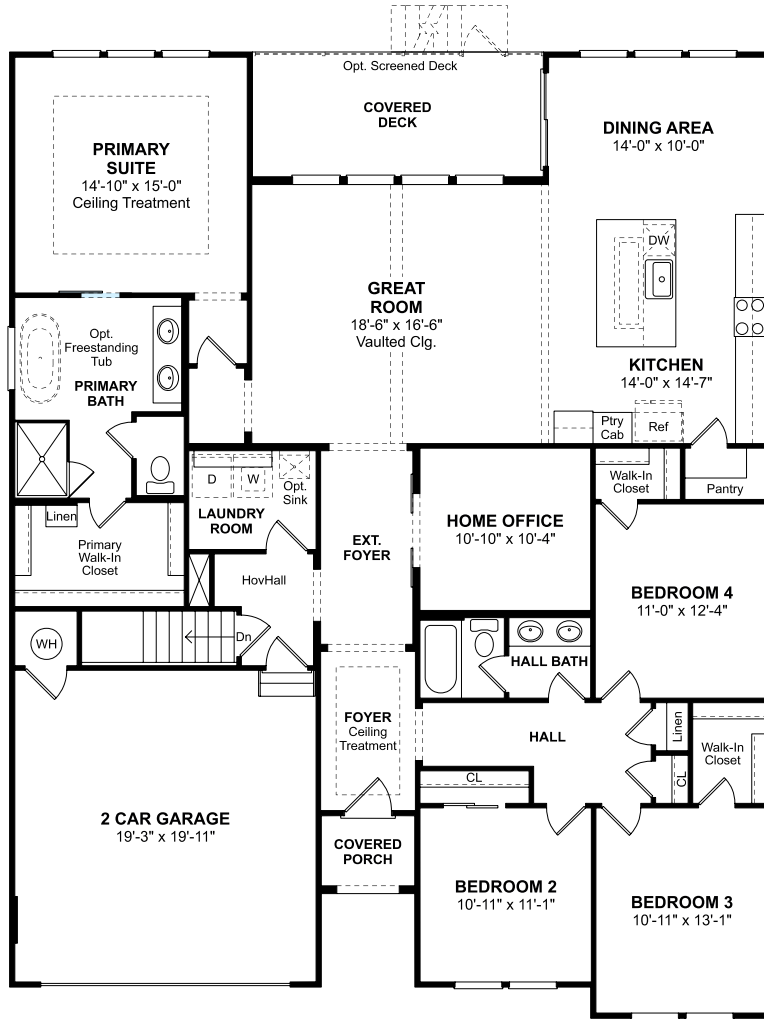

# The Barcelona

## Floorplan

**First Floor**

**PLAN DETAILS**

2,357 Square Feet | 4 Bedrooms | 2 Baths | 2 Car Garage

**SELECTED OPTIONS**

Primary Bath Barn Door

185 South Ridge Brook Drive Felton , DE 19943

\*Note 1

## Floorplan

### PLAN DETAILS

2,357 Square Feet | 4 Bedrooms | 2 Baths | 2 Car Garage