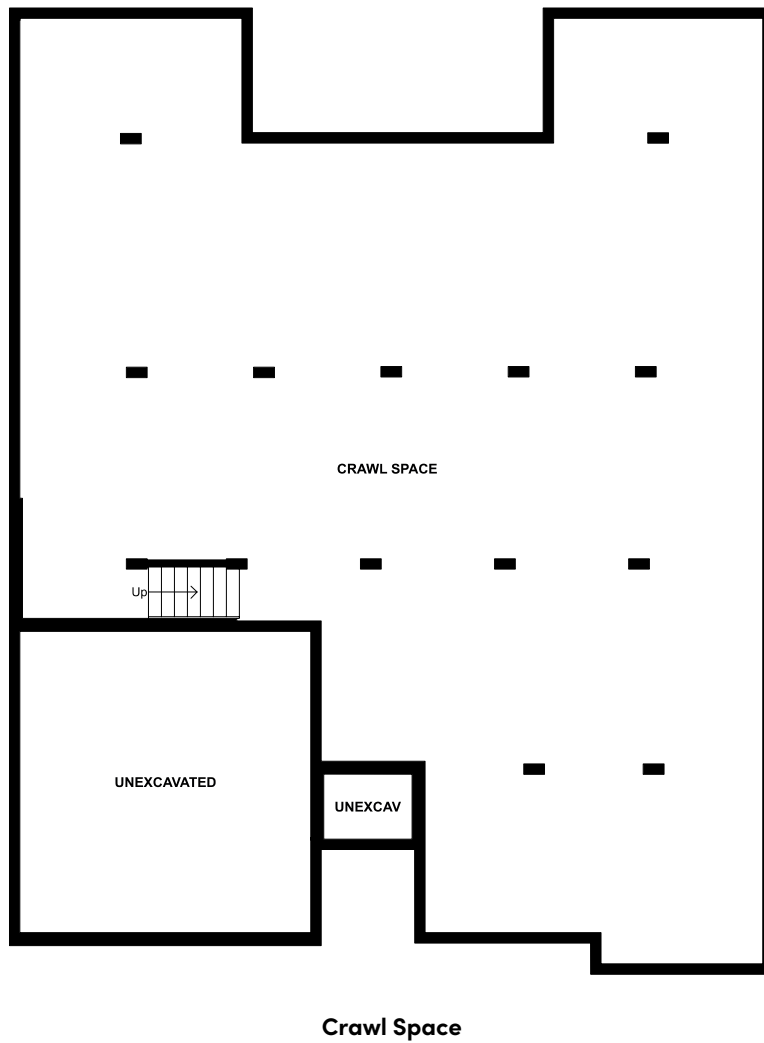

## Floorplan

**First Floor**

**PLAN DETAILS**

2,357 Square Feet | 4 Bedrooms | 2 Baths | 2 Car Garage

**SELECTED OPTIONS**

Primary Bath Barn Door

185 South Ridge Brook Drive Felton , DE 19943

\*Note 1

## Floorplan