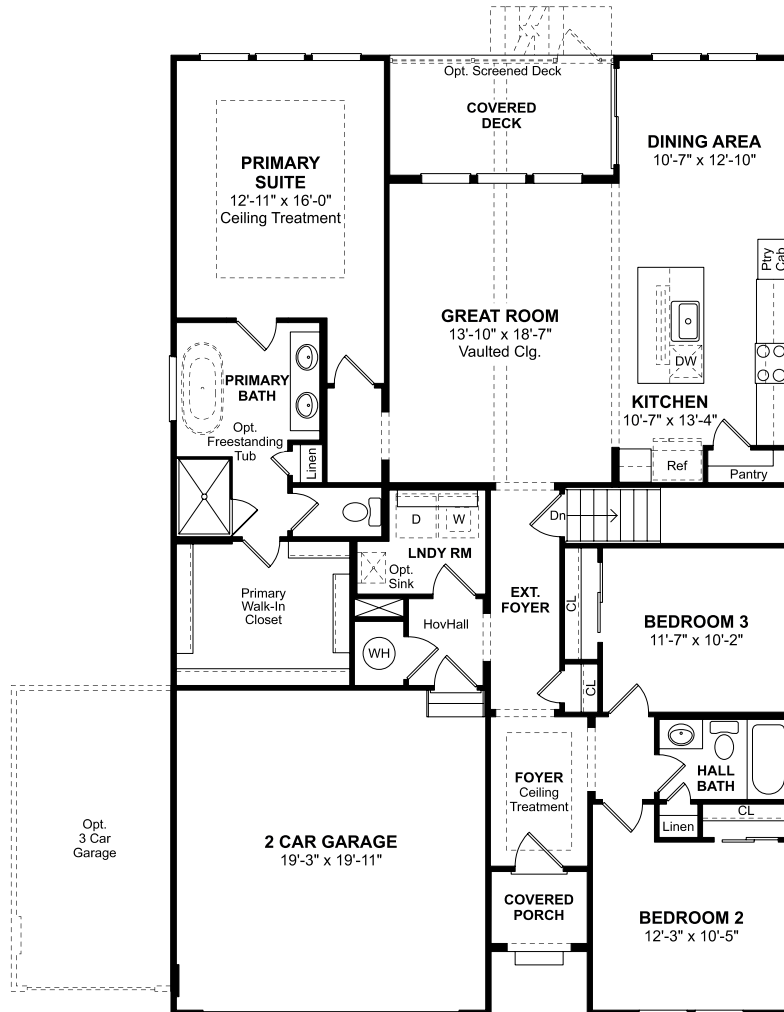

## Floorplan

**First Floor**

### PLAN DETAILS

1,822 Square Feet | 3 Bedrooms | 2 Baths | 2 Car Garage

185 South Ridge Brook Drive Felton , DE 19943

\*Note 1

## Floorplan