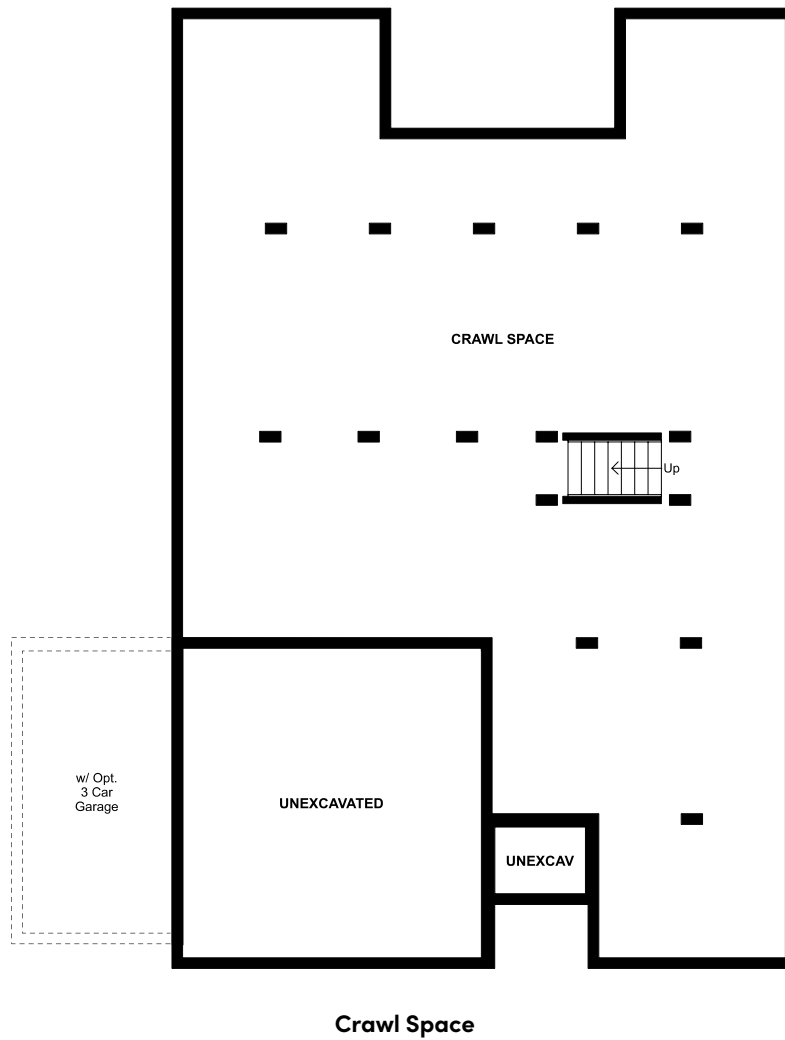

## Floorplan

**First Floor**

### PLAN DETAILS

1,822 Square Feet | 3 Bedrooms | 2 Baths | 2 Car Garage

185 South Ridge Brook Drive Felton , DE 19943

\*Note 1

## Floorplan