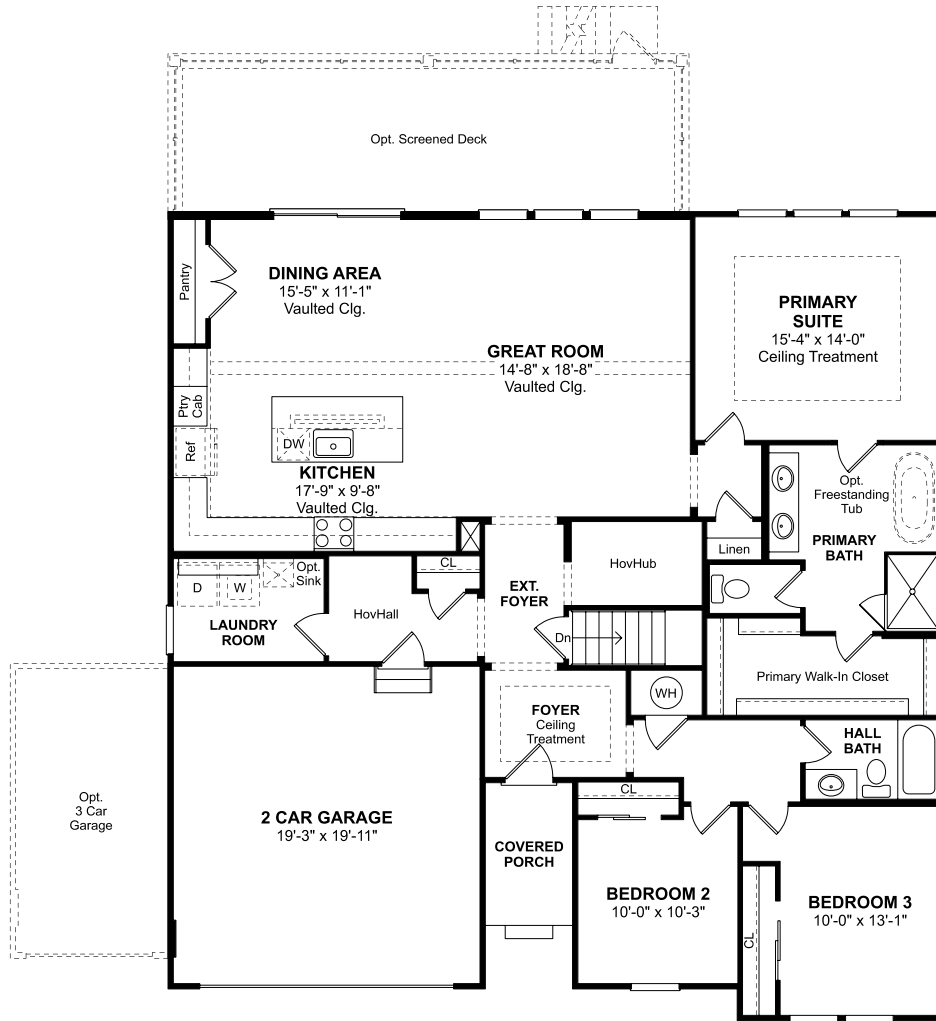

The Aberdeen

Floorplan

First Floor

PLAN DETAILS

1,958 Square Feet | 3 Bedrooms | 2 Baths | 2 Car Garage

185 South Ridge Brook Drive Felton , DE 19943

*Note 1

The Aberdeen

Floorplan

PLAN DETAILS

1,958 Square Feet | 3 Bedrooms | 2 Baths | 2 Car Garage

185 South Ridge Brook Drive Felton , DE 19943

*Note 1