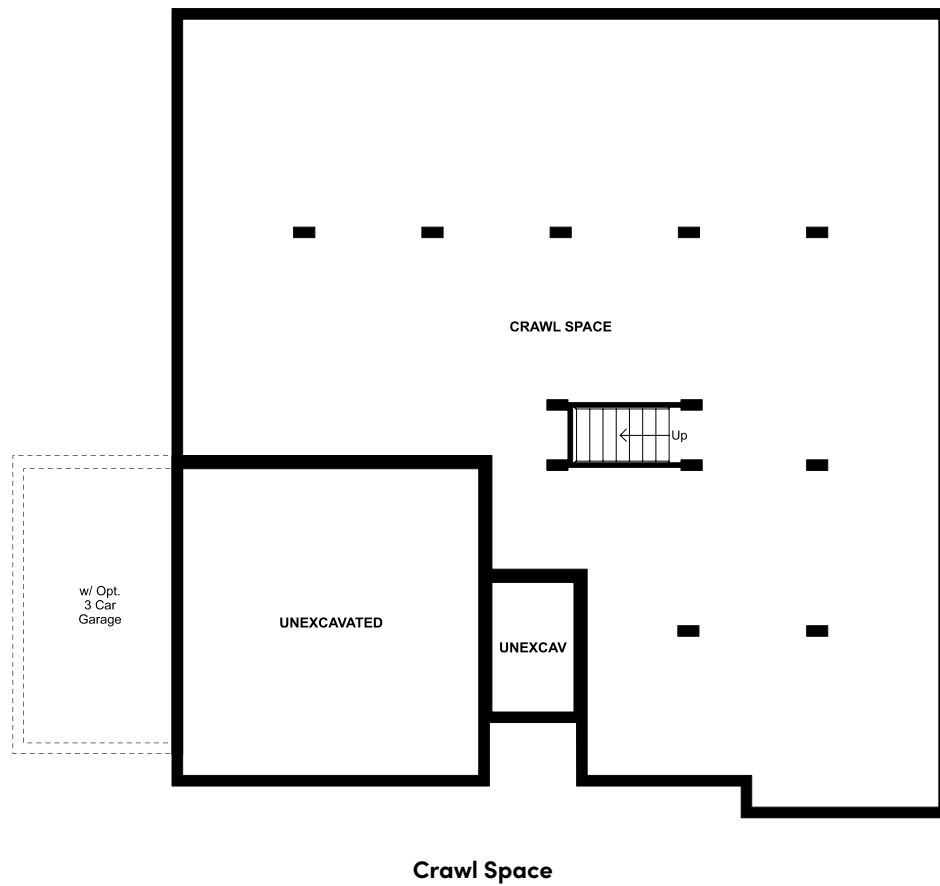

The Aberdeen

Floorplan

First Floor

PLAN DETAILS

1,958 Square Feet | 3 Bedrooms | 2 Baths | 2 Car Garage

185 South Ridge Brook Drive Felton , DE 19943

*Note 1

The Aberdeen

Floorplan

PLAN DETAILS

1,958 Square Feet | 3 Bedrooms | 2 Baths | 2 Car Garage

185 South Ridge Brook Drive Felton , DE 19943

*Note 1