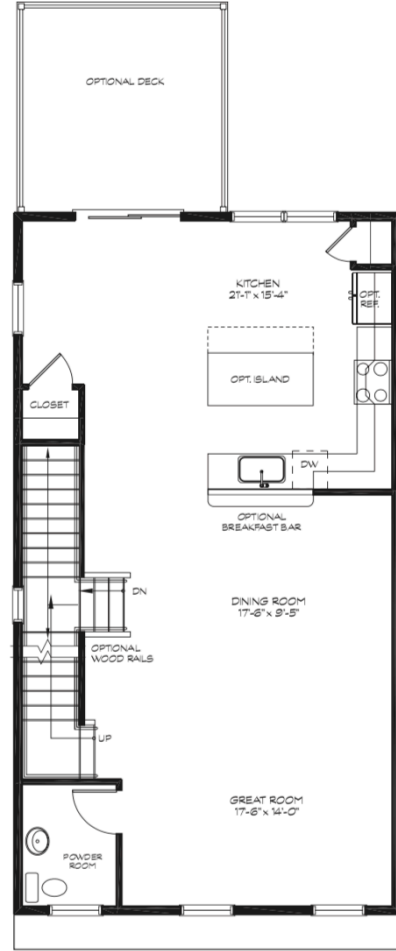

FLOOR PLANS MASSEY ELITE

NOTE: Images shown here represent all elevations and options for the standard floor plan, however, availability of each varies in communities offering this plan.

First Floor

Bay Option

Dormer and Gable Option

Benchmarkbuilders.com

Benchmark Builders reserves the right to change prices, plans, elevations, specifications, square footage and availability without prior notice or obligation. Renderings are for representation only and may vary from actual home. Elevations offered vary by community and square footages are approximate dependent upon elevations and/or options selected. Pricing varies by Elevation. Elevation shown may not match starting price. Please contact the New Homes Specialist for details. Not responsible for typographical errors. Benchmark Builders and the Benchmark logo are registered trademarks of Benchmark Builders, Inc. All rights reserved Effective 05/14/2026

FLOOR PLANS MASSEY ELITE

NOTE: Images shown here represent all elevations and options for the standard floor plan, however, availability of each varies in communities offering this plan.

Second Floor

Gable Option