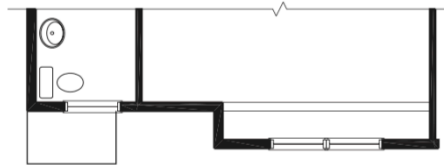

Bay Option

Benchmarkbuilders.com

Benchmark Builders reserves the right to change prices, plans, elevations, specifications, square footage and availability without prior notice or obligation. Renderings are for representation only and may vary from actual home. Elevations offered vary by community and square footages are approximate dependent upon elevations and/or options selected. Pricing varies by Elevation. Elevation shown may not match starting price. Please contact the New Homes Specialist for details. Not responsible for typographical errors. Benchmark Builders and the Benchmark logo are registered trademarks of Benchmark Builders, Inc. All rights reserved Effective 05/14/2026