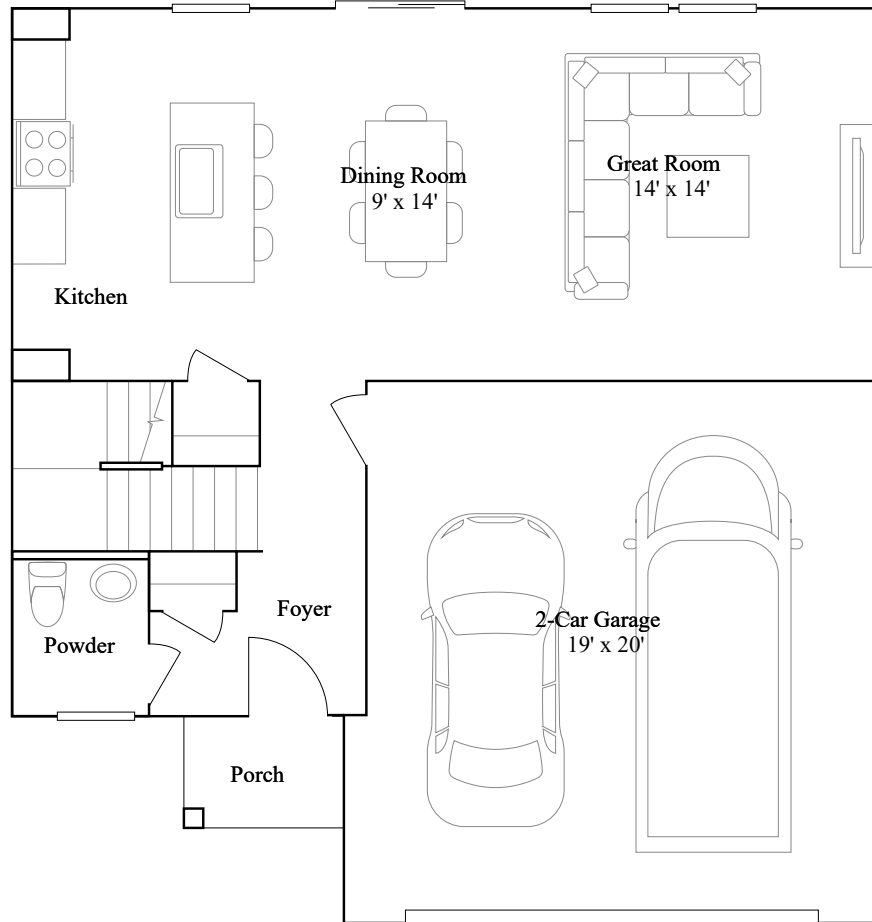

Fairfield

4 bd · 2 ba · 1 half ba · 1,753 ft²

Starting from \$419,990

(Prices as of December 9, 2025. All subject to change.)

1st Floor

Fairfield

4 bd · 2 ba · 1 half ba · 1,753 ft²

Starting from \$419,990

(Prices as of December 9, 2025. All subject to change.)

2nd Floor