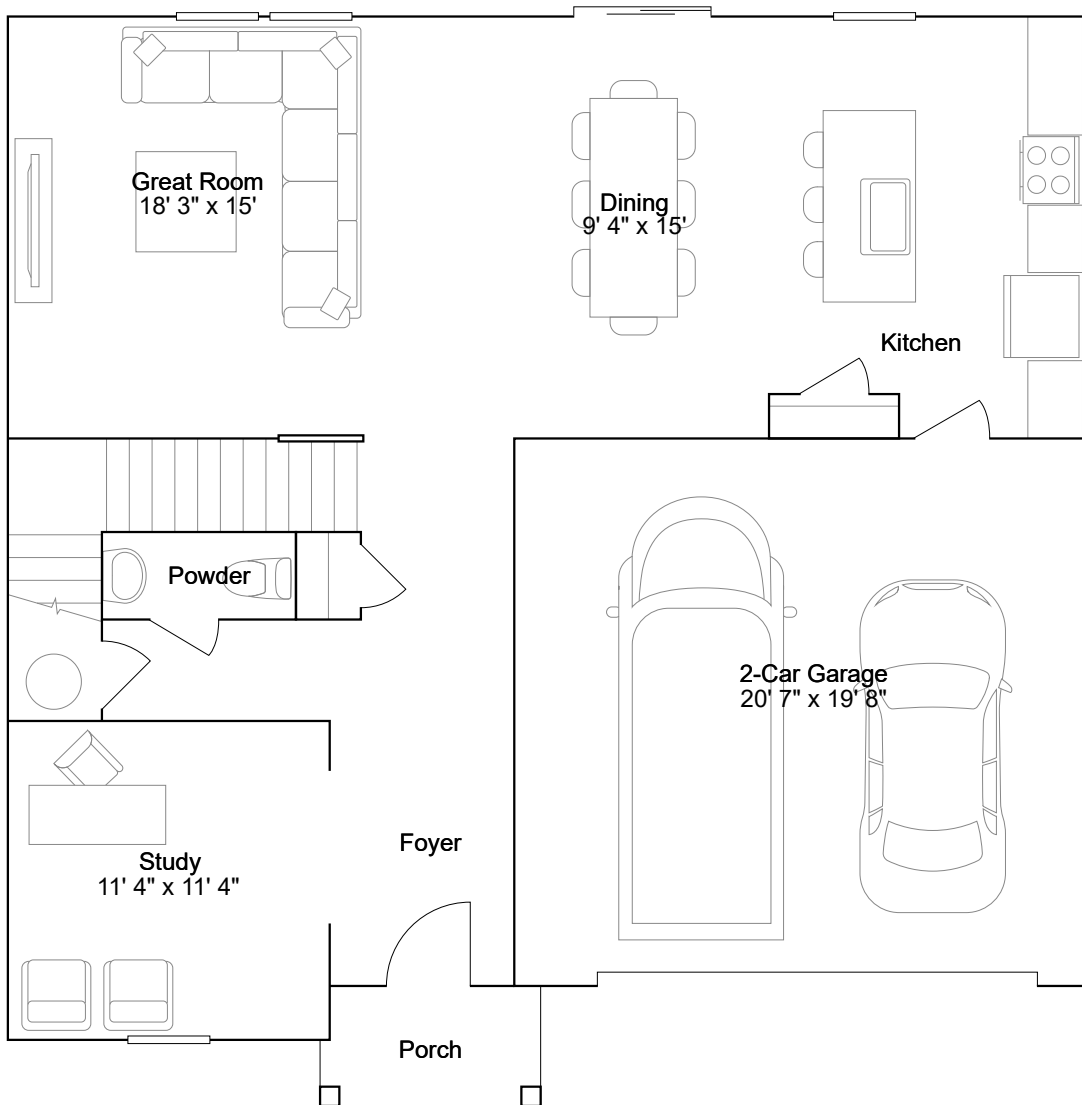

Providence

Available options include: Optional patio

4 bd · 2 ba · 1 half ba · 2,463 ft²

Starting from \$391,990

(Prices as of April 29, 2026. All subject to change.)

1st Floor

Providence

Available options include: Optional patio

4 bd · 2 ba · 1 half ba · 2,463 ft²

Starting from \$391,990

(Prices as of April 29, 2026. All subject to change.)

2nd Floor