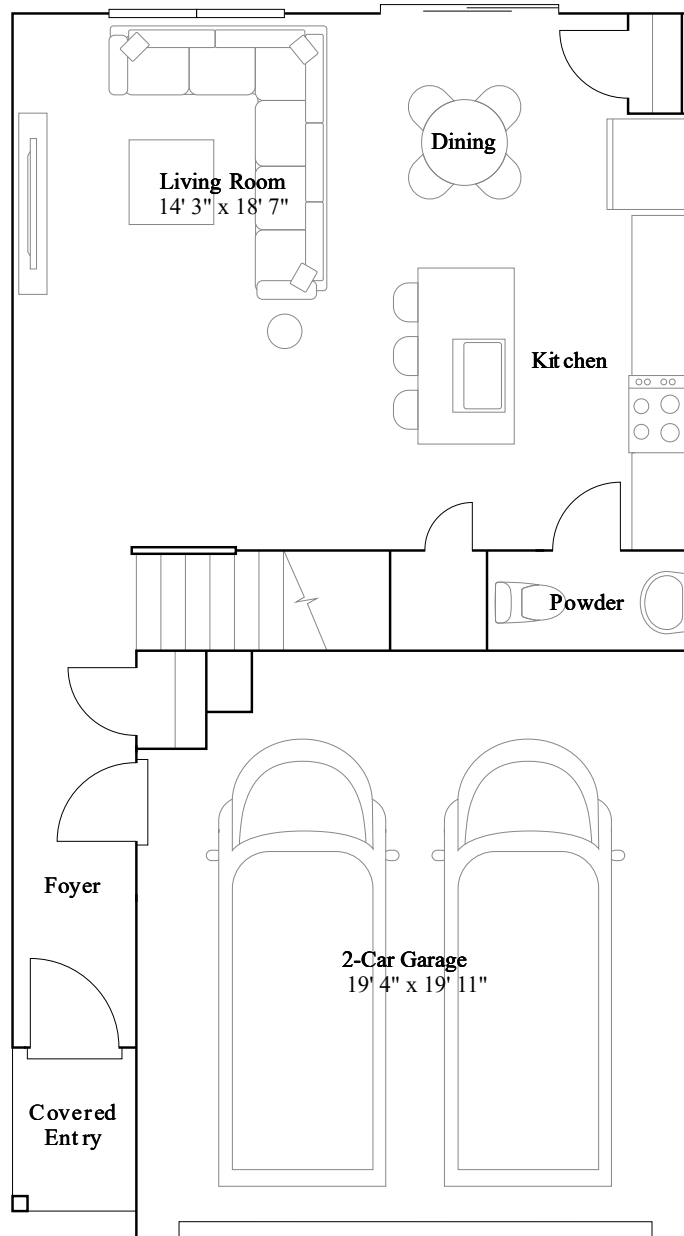

Everly Front Load Garage

3 bd · 2 ba · 1 half ba · 1,534 ft²

Starting from \$299,990

(Prices as of December 10, 2025. All subject to change.)

1st Floor

Everly Front Load Garage

3 bd · 2 ba · 1 half ba · 1,534 ft²

Starting from \$299,990

(Prices as of December 10, 2025. All subject to change.)

2nd Floor