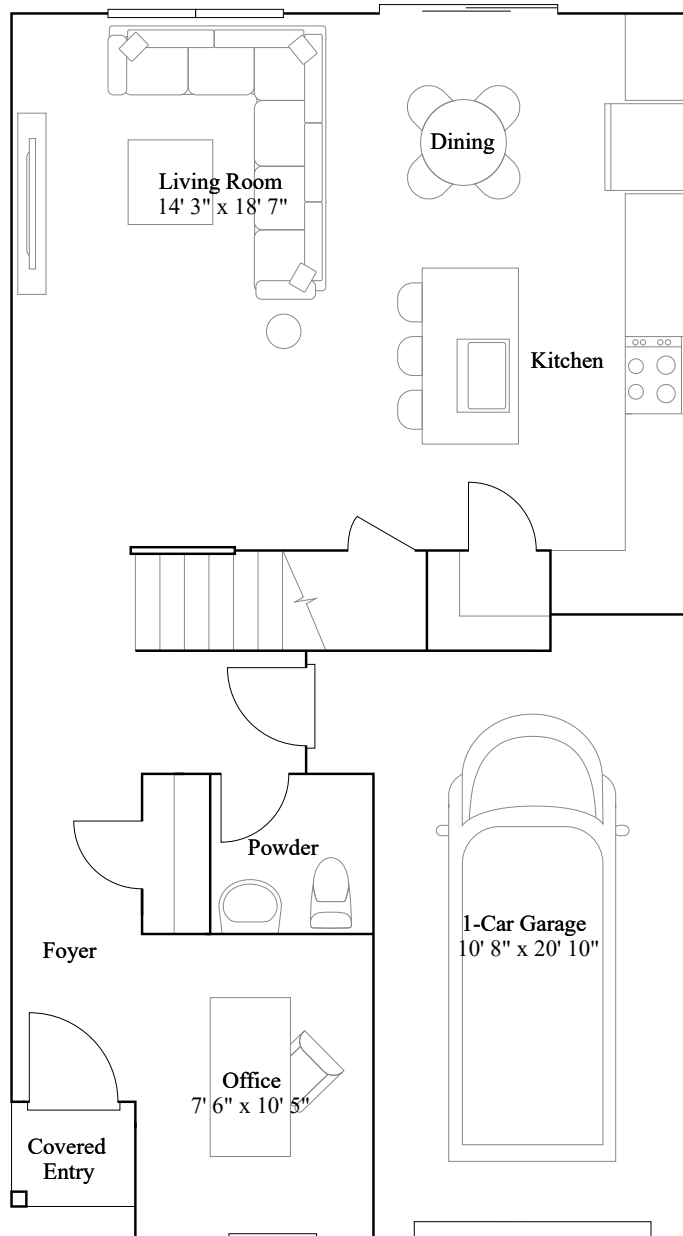

# Devon Front Load Garage

3 bd · 2 ba · 1 half ba · 1,704 ft<sup>2</sup>

Starting from \$324,990

(Prices as of December 10, 2025. All subject to change.)

1st Floor

# Devon Front Load Garage

3 bd · 2 ba · 1 half ba · 1,704 ft<sup>2</sup>

Starting from \$324,990

(Prices as of December 10, 2025. All subject to change.)

2nd Floor