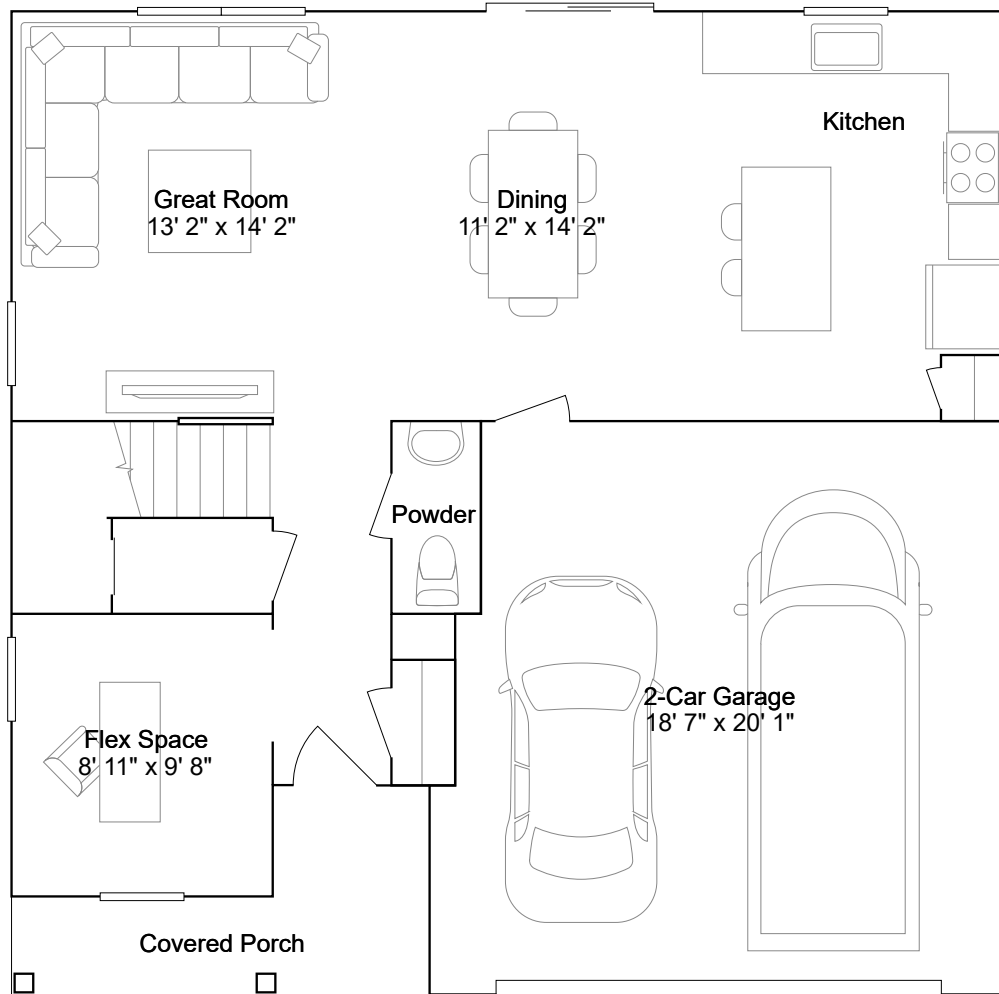

Charleston

Available options include: Optional patio, Optional shower

4 bd · 2 ba · 1 half ba · 1,998 ft²

Starting from \$378,990

(Prices as of April 29, 2026. All subject to change.)

1st Floor

Charleston

Available options include: Optional patio, Optional shower

4 bd · 2 ba · 1 half ba · 1,998 ft²

Starting from \$378,990

(Prices as of April 29, 2026. All subject to change.)

2nd Floor