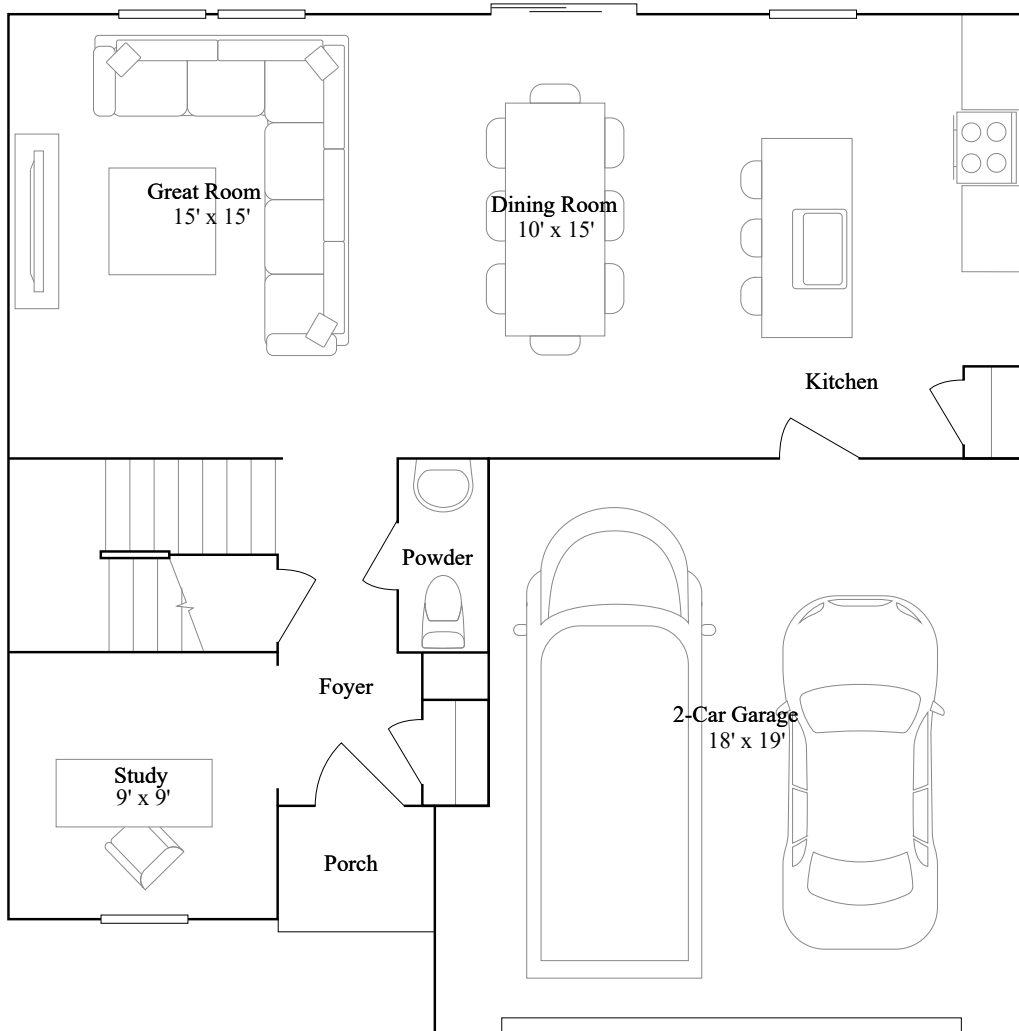

# Charleston

4 bd · 2 ba · 1 half ba · 1,995 ft<sup>2</sup>

Starting from \$404,990

(Prices as of December 10, 2025. All subject to change.)

1st Floor

# Charleston

4 bd · 2 ba · 1 half ba · 1,995 ft<sup>2</sup>

Starting from \$404,990

(Prices as of December 10, 2025. All subject to change.)

## 2nd Floor