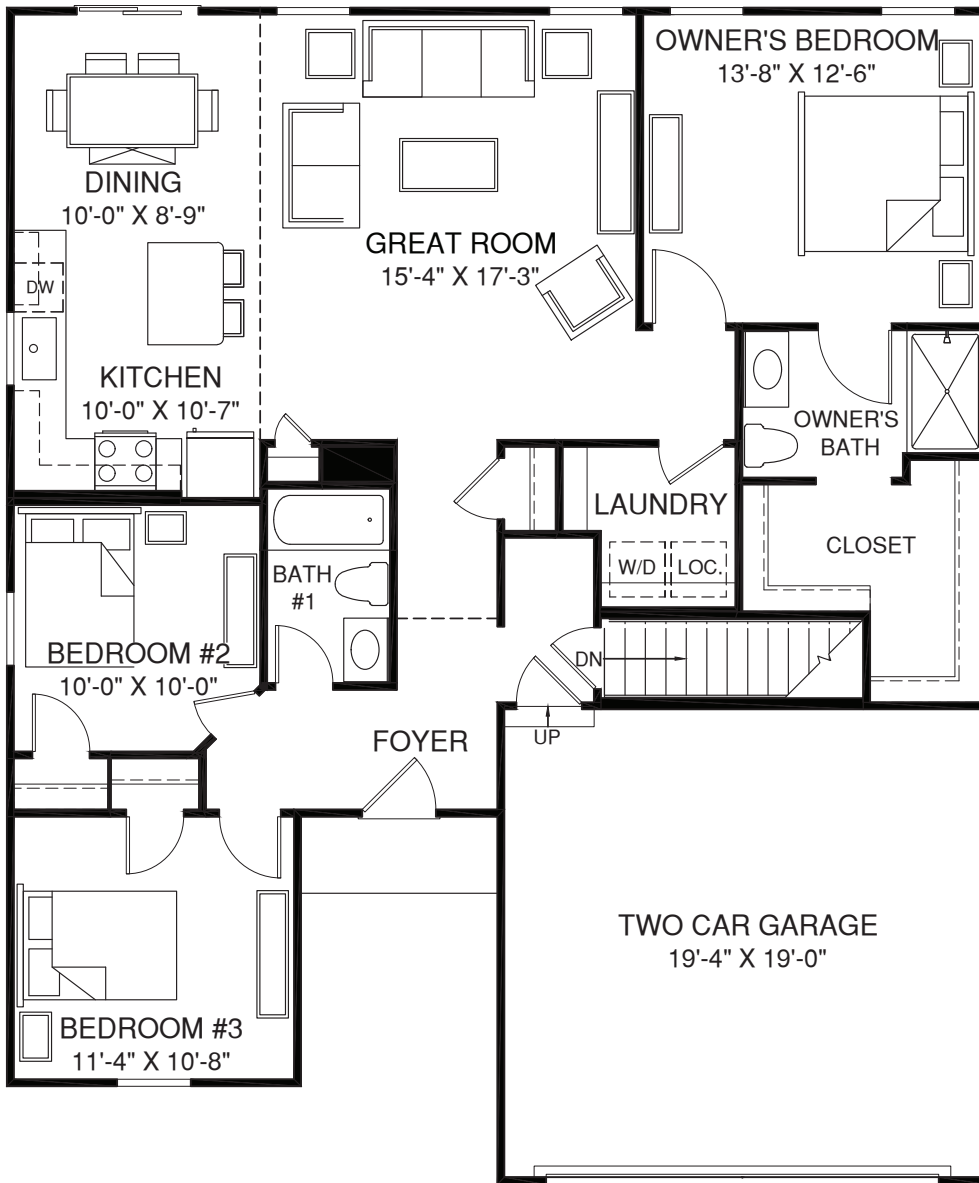

MAIN LEVEL

An unfinished basement is included. Please see brochure or online marketing material for details.

RY0223SPC00v01BSMTCRFT 2ndFLR Furn Concrete

Easy. Affordable. Simply Yours.