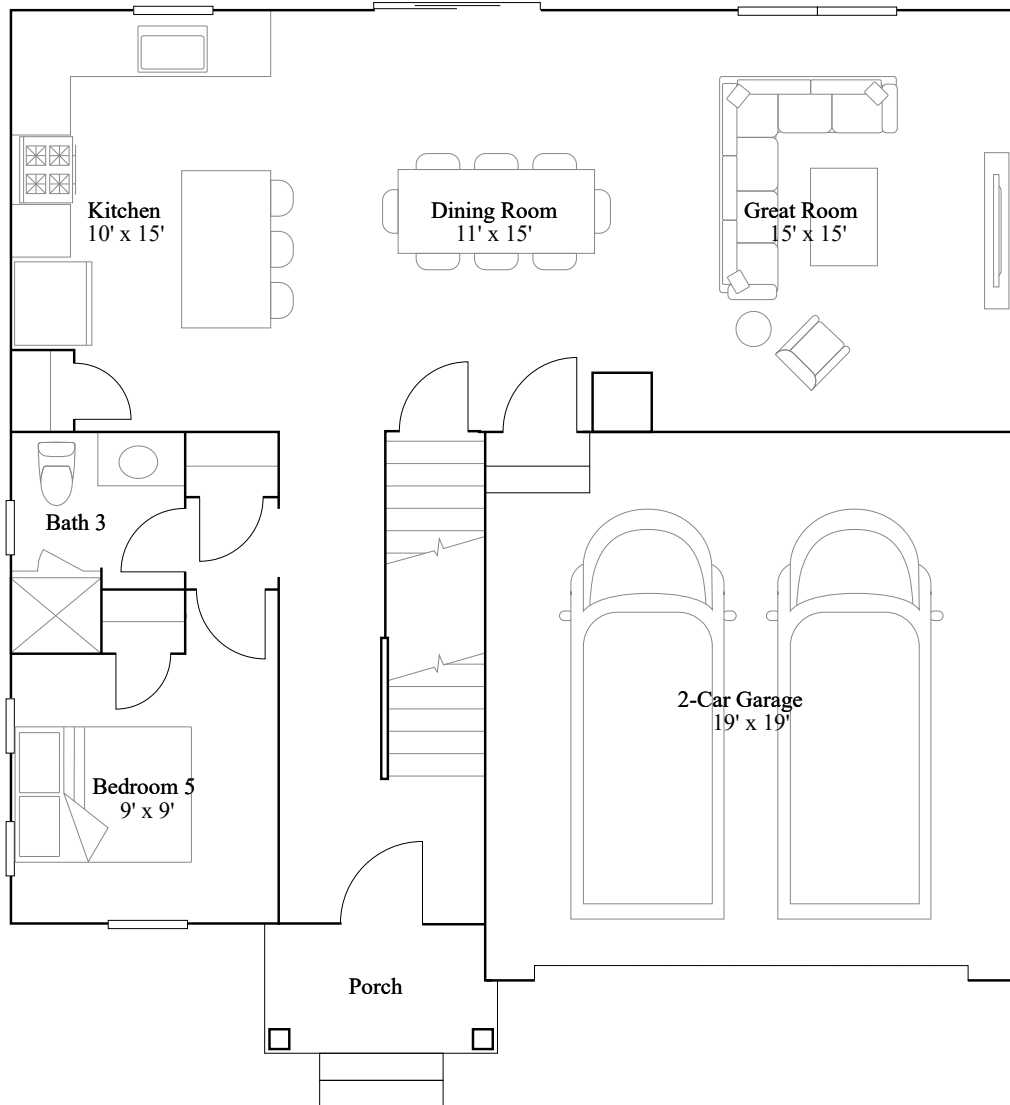

# Richmond Basement

5 bd · 3 ba · 2,235 ft<sup>2</sup>

Starting from \$484,990

(Prices as of January 20, 2026. All subject to change.)

Available options include: Elevation Cottage, Optional deck, Elevation Craftsman, Optional walkout, Optional finished basement with recreation room and bathroom 4, Optional bedroom 6

1st Floor

2nd Floor