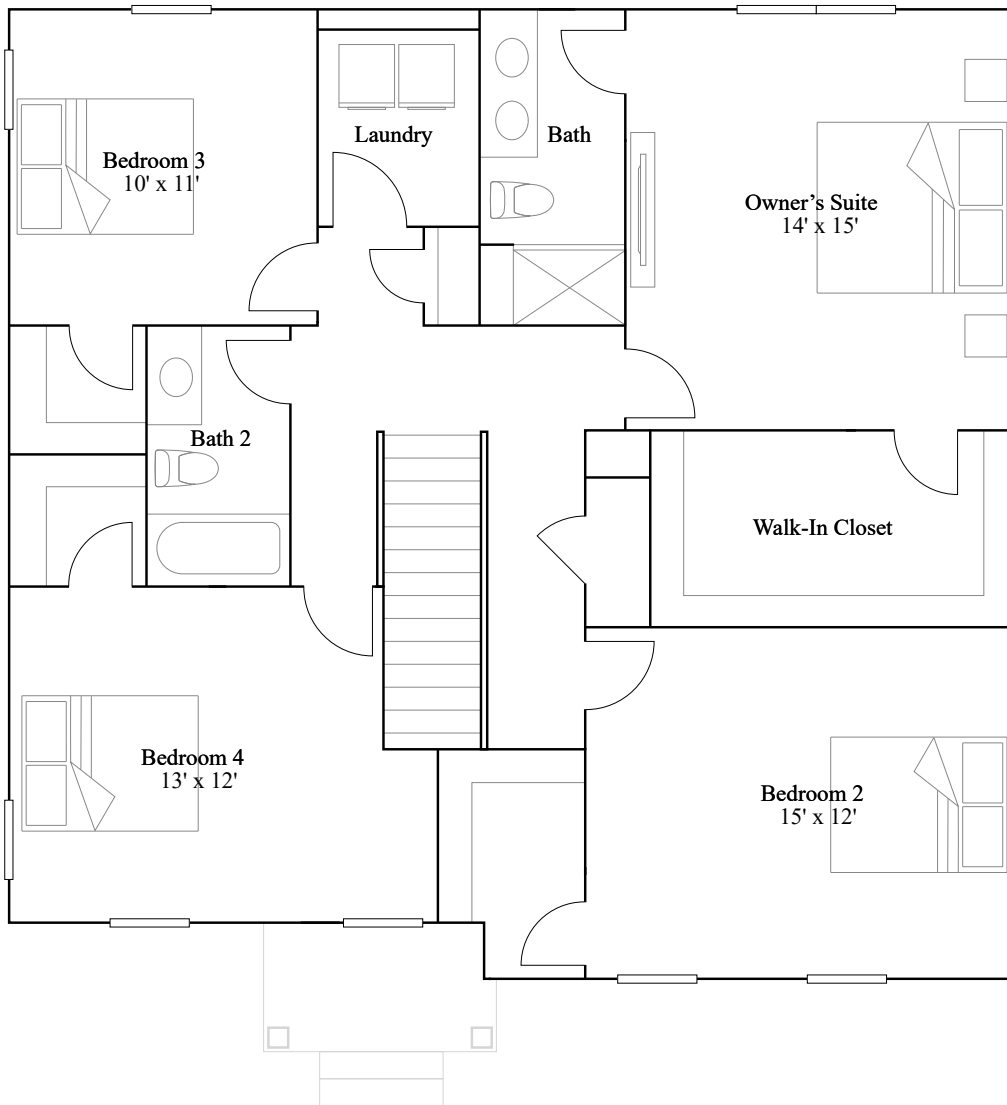

# Richmond Basement

5 bd · 3 ba · 2,235 ft<sup>2</sup>

Starting from \$484,990

(Prices as of January 20, 2026. All subject to change.)

Available options include: Elevation Cottage, Optional deck, Elevation Craftsman, Optional walkout, Optional finished basement with recreation room and bathroom 4, Optional bedroom 6

2nd Floor

## Basement