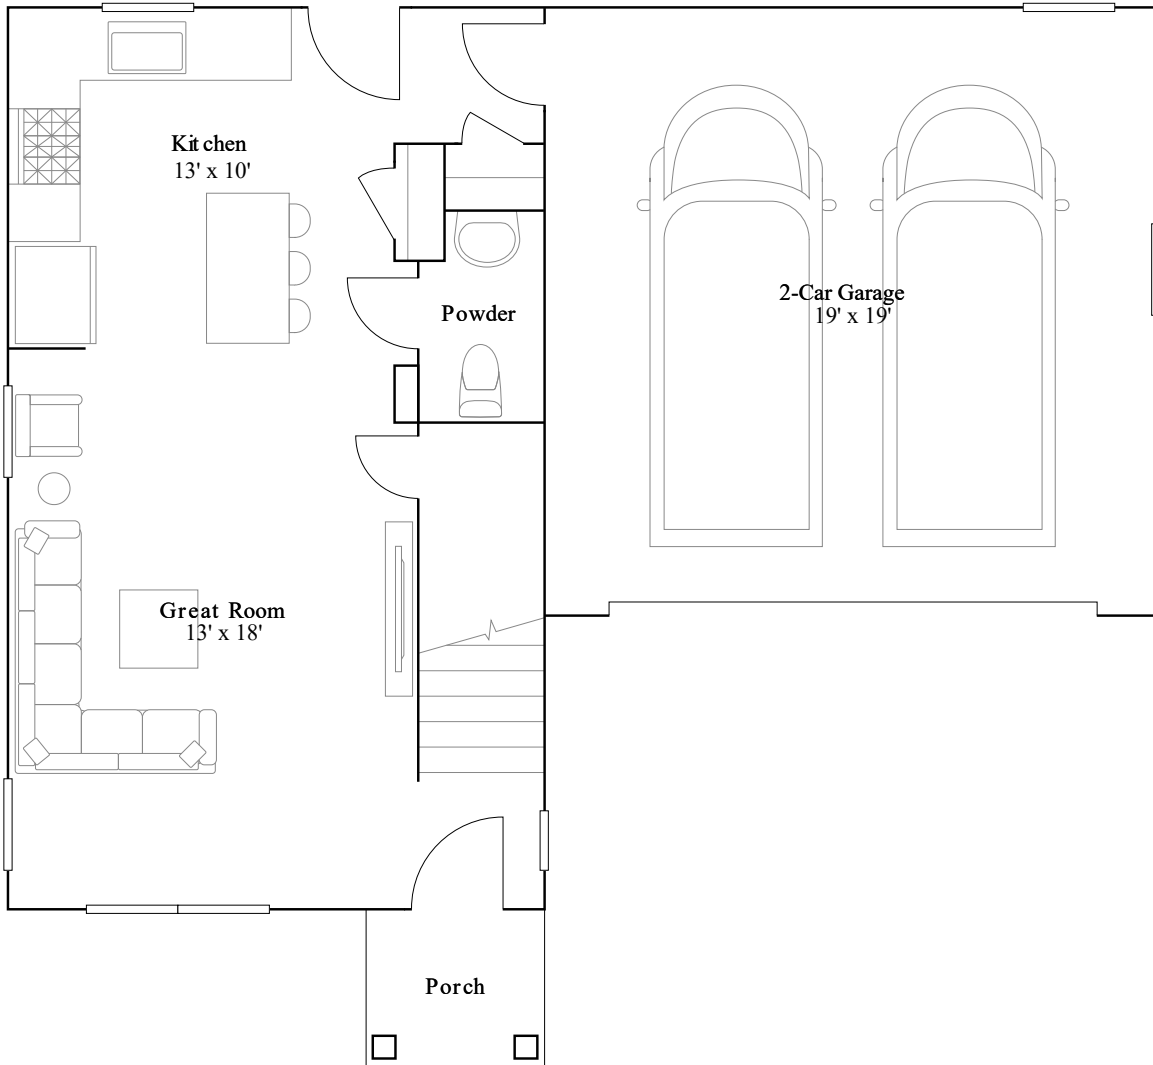

# Pembroke Slab

Available options include: Cottage exterior, Craftman exterior, Optional patio

3 bd · 2 ba · 1 half ba · 1,487 ft<sup>2</sup>

Starting from \$399,990

(Prices as of January 20, 2026. All subject to change.)

1st Floor

2nd Floor