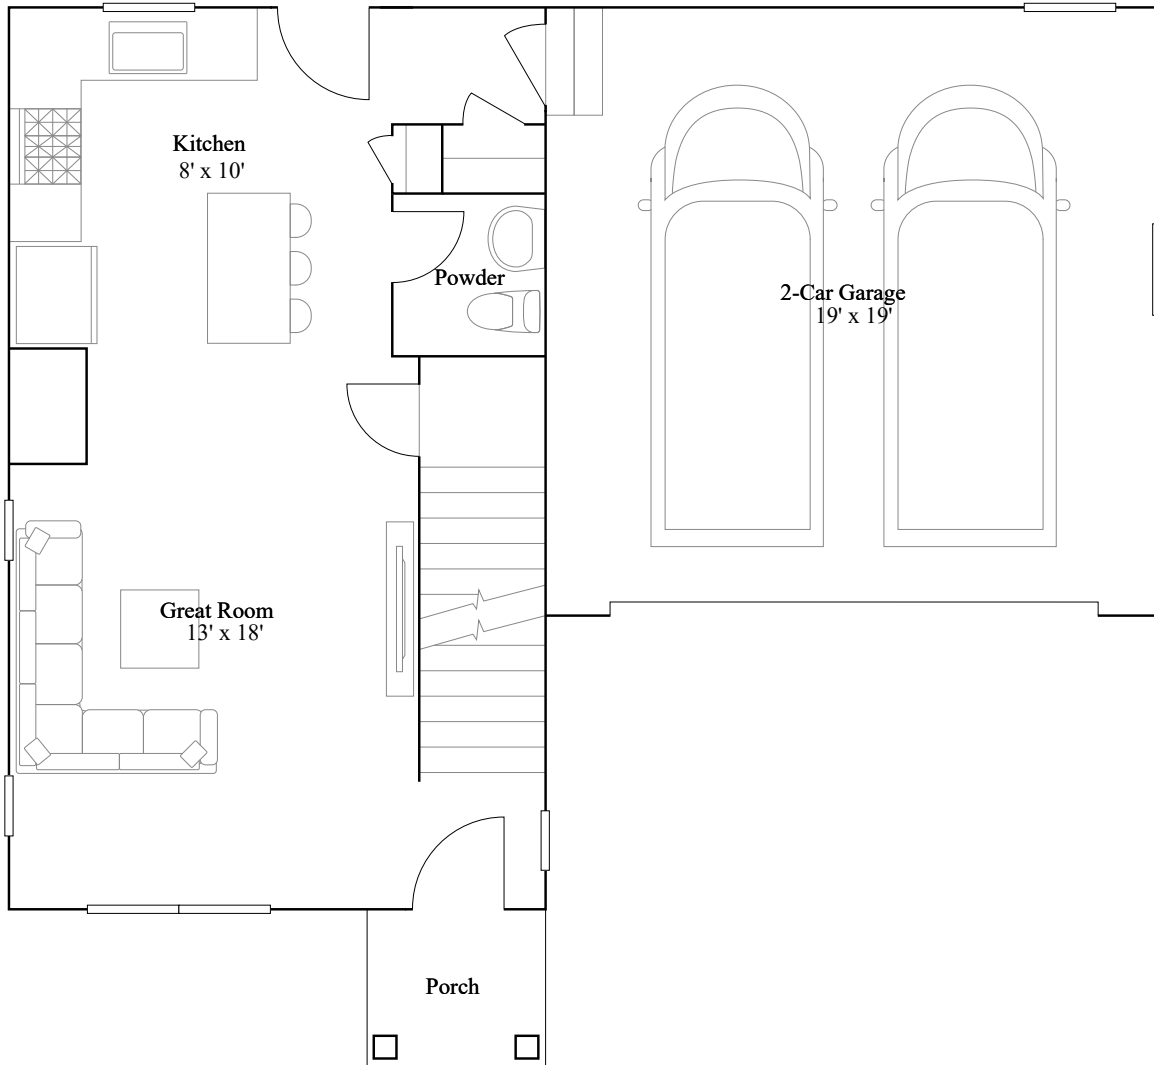

Pembroke Basement

3 bd · 2 ba · 1 half ba · 1,485 ft²

Starting from \$429,990

(Prices as of January 20, 2026. All subject to change.)

Available options include: Cottage exterior, Craftsman exterior, Optional patio, Optional areaway, Optional walkout, Optional finished basement with bedroom 4 and bathroom 3

1st Floor

Pembroke Basement

3 bd · 2 ba · 1 half ba · 1,485 ft²

Starting from \$429,990

(Prices as of January 20, 2026. All subject to change.)

Available options include: Cottage exterior, Craftsman exterior, Optional patio, Optional areaway, Optional walkout, Optional finished basement with bedroom 4 and bathroom 3

2nd Floor

Pembroke Basement

3 bd · 2 ba · 1 half ba · 1,485 ft²

Starting from \$429,990

(Prices as of January 20, 2026. All subject to change.)

Available options include: Cottage exterior, Craftsman exterior, Optional patio, Optional areaway, Optional walkout, Optional finished basement with bedroom 4 and bathroom 3

Basement