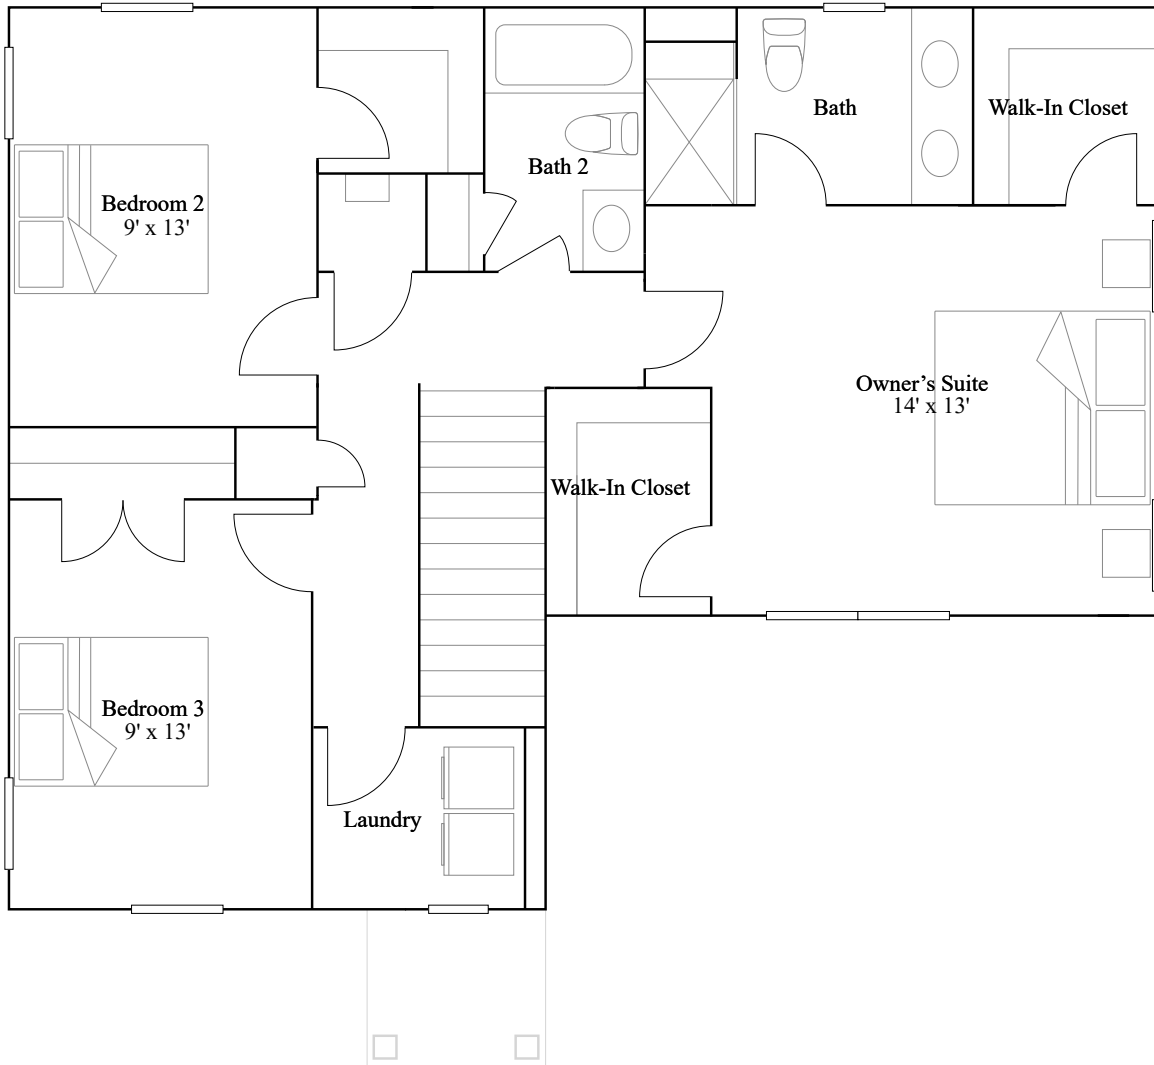

Pembroke Basement

3 bd · 2 ba · 1 half ba · 1,485 ft²

Starting from \$429,990

(Prices as of January 20, 2026. All subject to change.)

Available options include: Cottage exterior, Craftsman exterior, Optional patio, Optional areaway, Optional walkout, Optional finished basement with bedroom 4 and bathroom 3

1st Floor

Pembroke Basement

3 bd · 2 ba · 1 half ba · 1,485 ft²

Starting from \$429,990

(Prices as of January 20, 2026. All subject to change.)

Available options include: Cottage exterior, Craftsman exterior, Optional patio, Optional areaway, Optional walkout, Optional finished basement with bedroom 4 and bathroom 3

2nd Floor

Pembroke Basement

3 bd · 2 ba · 1 half ba · 1,485 ft²

Starting from \$429,990

(Prices as of January 20, 2026. All subject to change.)

Available options include: Cottage exterior, Craftsman exterior, Optional patio, Optional areaway, Optional walkout, Optional finished basement with bedroom 4 and bathroom 3

Basement