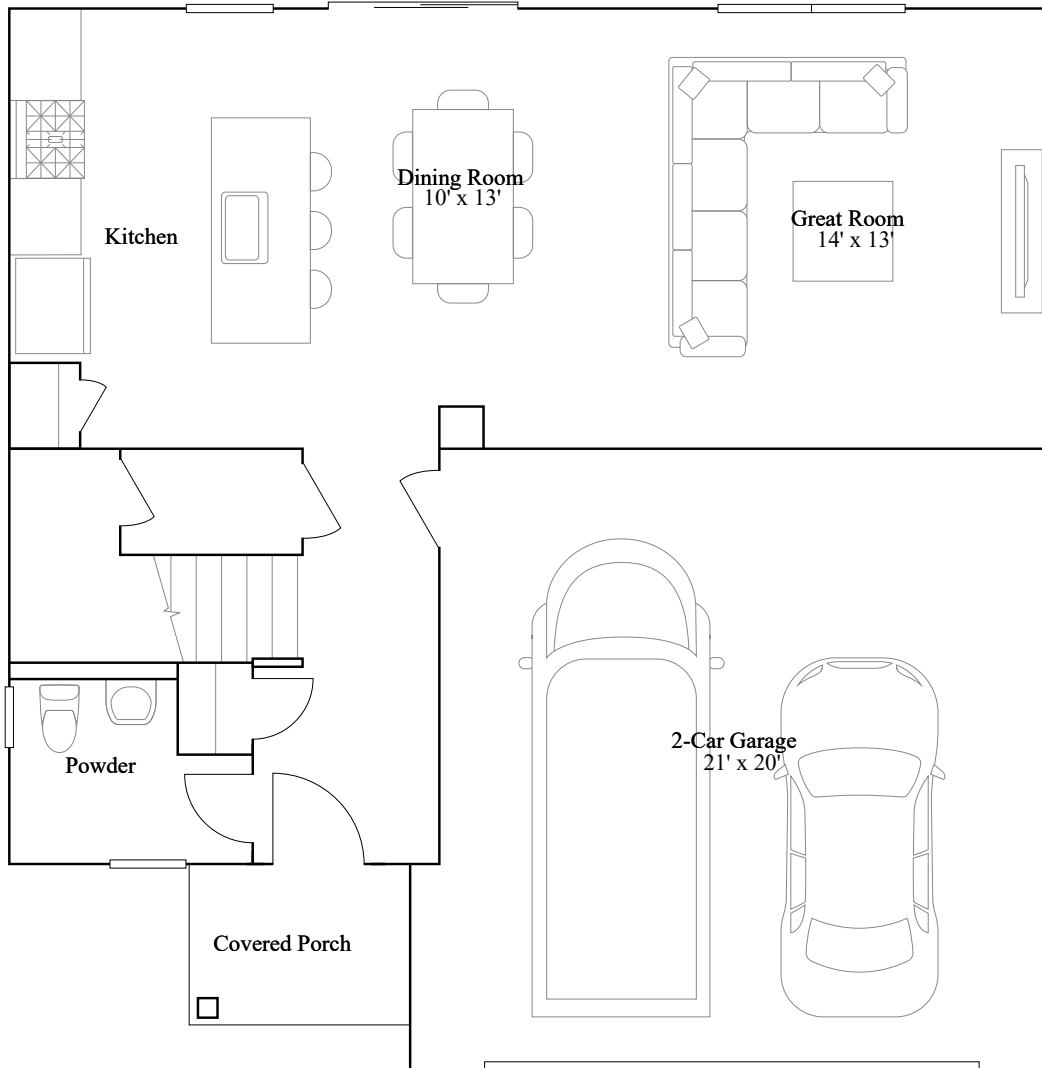

Fairfield Slab

Available options include: Cottage exterior , Craftsman exterior , Optional patio

4 bd · 2 ba · 1 half ba · 1,781 ft²

Starting from \$424,990

(Prices as of January 20, 2026. All subject to change.)

1st Floor

Fairfield Slab

Available options include: Cottage exterior , Craftsman exterior , Optional patio

4 bd · 2 ba · 1 half ba · 1,781 ft²

Starting from \$424,990

(Prices as of January 20, 2026. All subject to change.)

2nd Floor