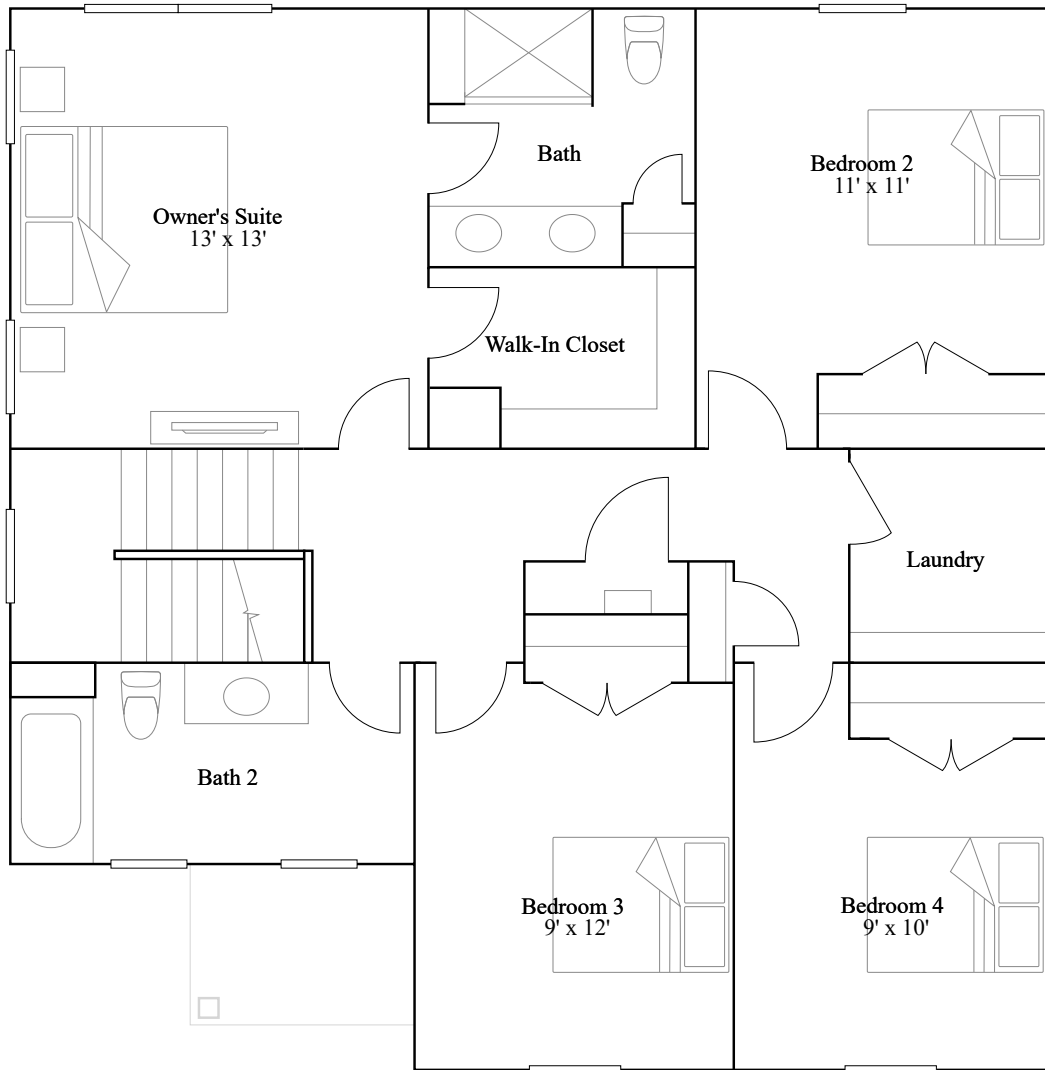

Fairfield Basement

4 bd · 2 ba · 1 half ba · 1,774 ft²

Starting from \$454,990

(Prices as of January 20, 2026. All subject to change.)

Available options include: Cottage exterior, Craftsman exterior, Optional patio, Optional areaway, Optional bedroom 5 with bathroom 3, Optional recreation room with bathroom 3

1st Floor

Fairfield Basement

4 bd · 2 ba · 1 half ba · 1,774 ft²

Starting from \$454,990

(Prices as of January 20, 2026. All subject to change.)

Available options include: Cottage exterior, Craftsman exterior, Optional patio, Optional areaway, Optional bedroom 5 with bathroom 3, Optional recreation room with bathroom 3

2nd Floor

Fairfield Basement

4 bd · 2 ba · 1 half ba · 1,774 ft²

Starting from \$454,990

(Prices as of January 20, 2026. All subject to change.)

Available options include: Cottage exterior, Craftsman exterior, Optional patio, Optional areaway, Optional bedroom 5 with bathroom 3, Optional recreation room with bathroom 3

Basement