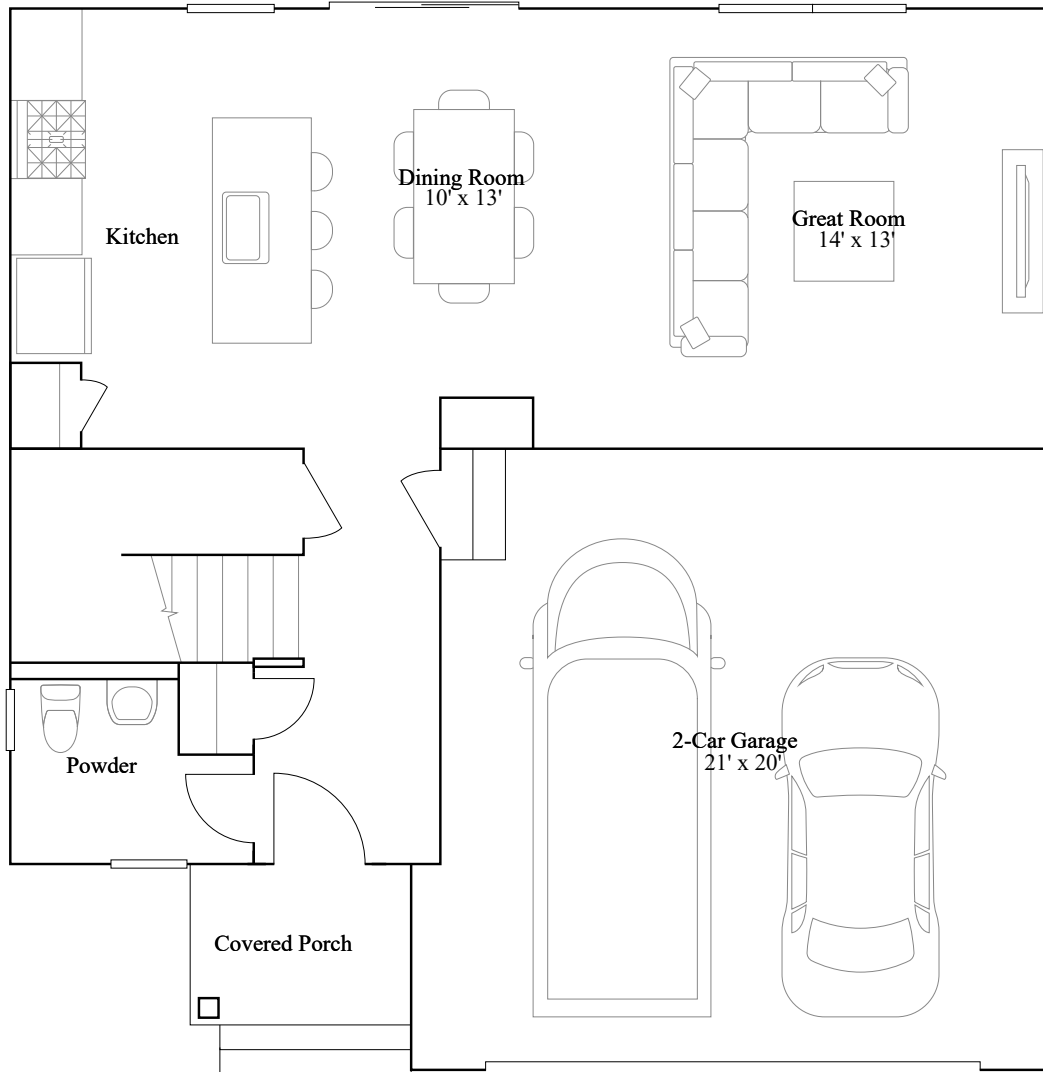

Fairfield Basement

4 bd · 2 ba · 1 half ba · 1,774 ft²

Starting from \$454,990

(Prices as of January 20, 2026. All subject to change.)

Available options include: Cottage exterior, Craftsman exterior, Optional patio, Optional areaway, Optional bedroom 5 with bathroom 3, Optional recreation room with bathroom 3

1st Floor

Fairfield Basement

4 bd · 2 ba · 1 half ba · 1,774 ft²

Starting from \$454,990

(Prices as of January 20, 2026. All subject to change.)

Available options include: Cottage exterior, Craftsman exterior, Optional patio, Optional areaway, Optional bedroom 5 with bathroom 3, Optional recreation room with bathroom 3

2nd Floor

Fairfield Basement

4 bd · 2 ba · 1 half ba · 1,774 ft²

Starting from \$454,990

(Prices as of January 20, 2026. All subject to change.)

Available options include: Cottage exterior, Craftsman exterior, Optional patio, Optional areaway, Optional bedroom 5 with bathroom 3, Optional recreation room with bathroom 3

Basement