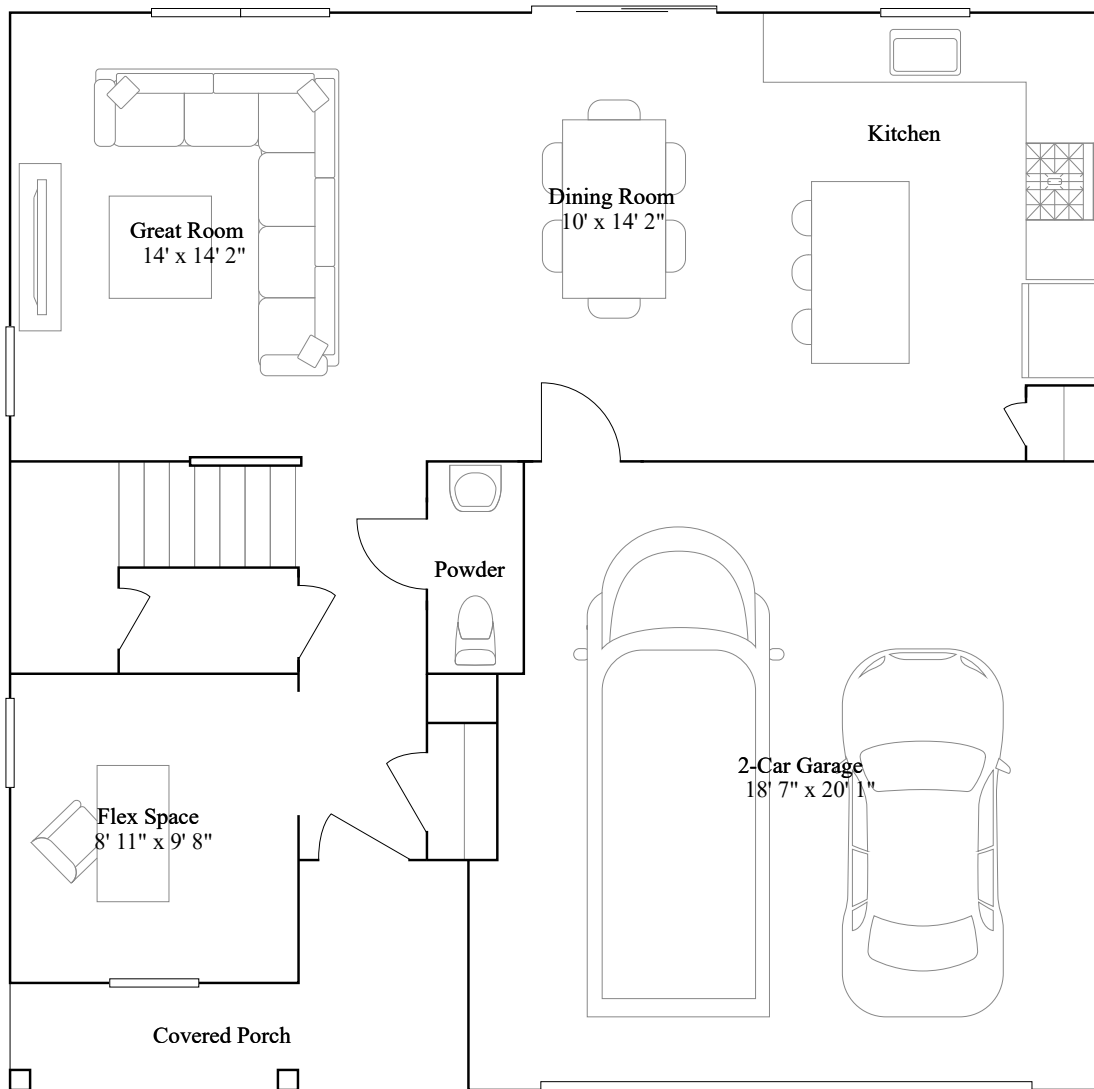

Charleston Slab

Available options include: Elevation Cottage, Optional patio

4 bd · 2 ba · 1 half ba · 1,998 ft²

Starting from \$444,990

(Prices as of January 20, 2026. All subject to change.)

1st Floor

Charleston Slab

Available options include: Elevation Cottage, Optional patio

4 bd · 2 ba · 1 half ba · 1,998 ft²

Starting from \$444,990

(Prices as of January 20, 2026. All subject to change.)

2nd Floor