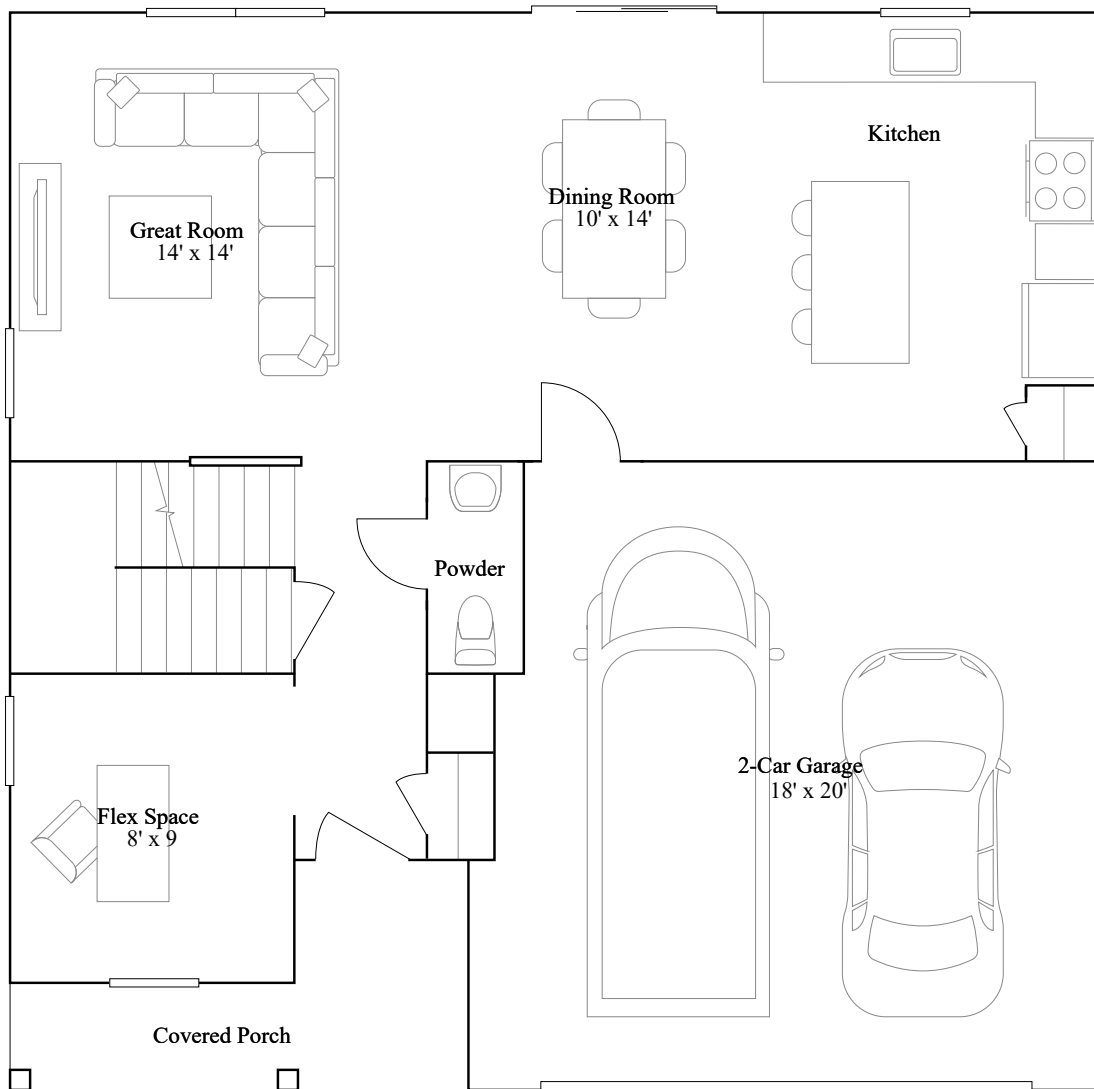

Charleston Basement

4 bd · 2 ba · 1 half ba · 1,996 ft²

Starting from \$474,990

(Prices as of January 20, 2026. All subject to change.)

Available options include: Optional elevation cottage, Optional patio, Optional areaway, Optional bedroom 5 with bathroom 3, Optional recreation room, Optional walkout

1st Floor

Charleston Basement

4 bd · 2 ba · 1 half ba · 1,996 ft²

Starting from \$474,990

(Prices as of January 20, 2026. All subject to change.)

Available options include: Optional elevation cottage, Optional patio, Optional areaway, Optional bedroom 5 with bathroom 3, Optional recreation room, Optional walkout

2nd Floor

Charleston Basement

4 bd · 2 ba · 1 half ba · 1,996 ft²

Starting from \$474,990

(Prices as of January 20, 2026. All subject to change.)

Available options include: Optional elevation cottage, Optional patio, Optional areaway, Optional bedroom 5 with bathroom 3, Optional recreation room, Optional walkout

Basement