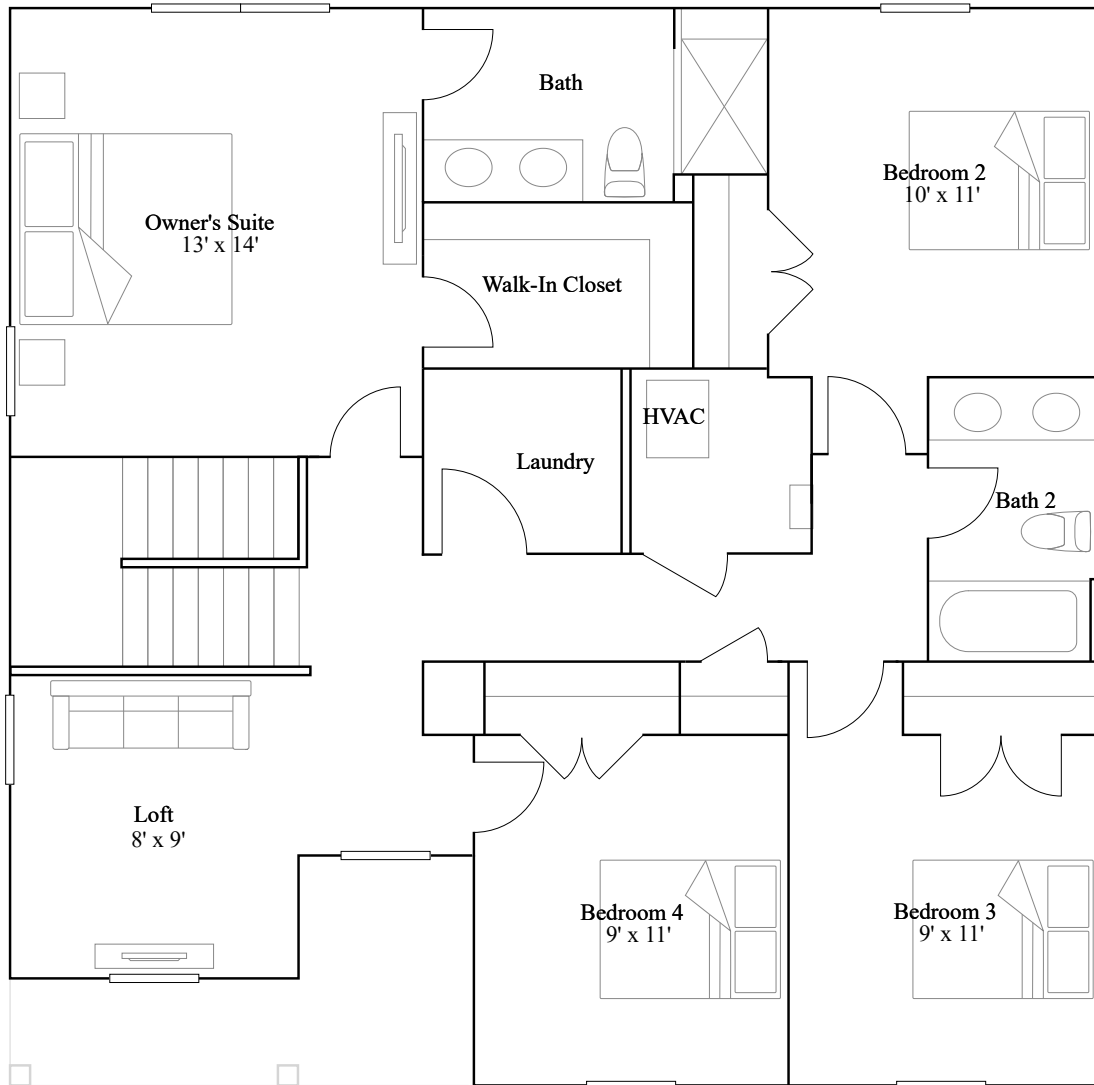

Charleston Basement

4 bd · 2 ba · 1 half ba · 1,996 ft²

Starting from \$474,990

(Prices as of January 20, 2026. All subject to change.)

Available options include: Optional elevation cottage, Optional patio, Optional areaway, Optional bedroom 5 with bathroom 3, Optional recreation room, Optional walkout

1st Floor

Charleston Basement

4 bd · 2 ba · 1 half ba · 1,996 ft²

Starting from \$474,990

(Prices as of January 20, 2026. All subject to change.)

Available options include: Optional elevation cottage, Optional patio, Optional areaway, Optional bedroom 5 with bathroom 3, Optional recreation room, Optional walkout

2nd Floor

Charleston Basement

4 bd · 2 ba · 1 half ba · 1,996 ft²

Starting from \$474,990

(Prices as of January 20, 2026. All subject to change.)

Available options include: Optional elevation cottage, Optional patio, Optional areaway, Optional bedroom 5 with bathroom 3, Optional recreation room, Optional walkout

Basement