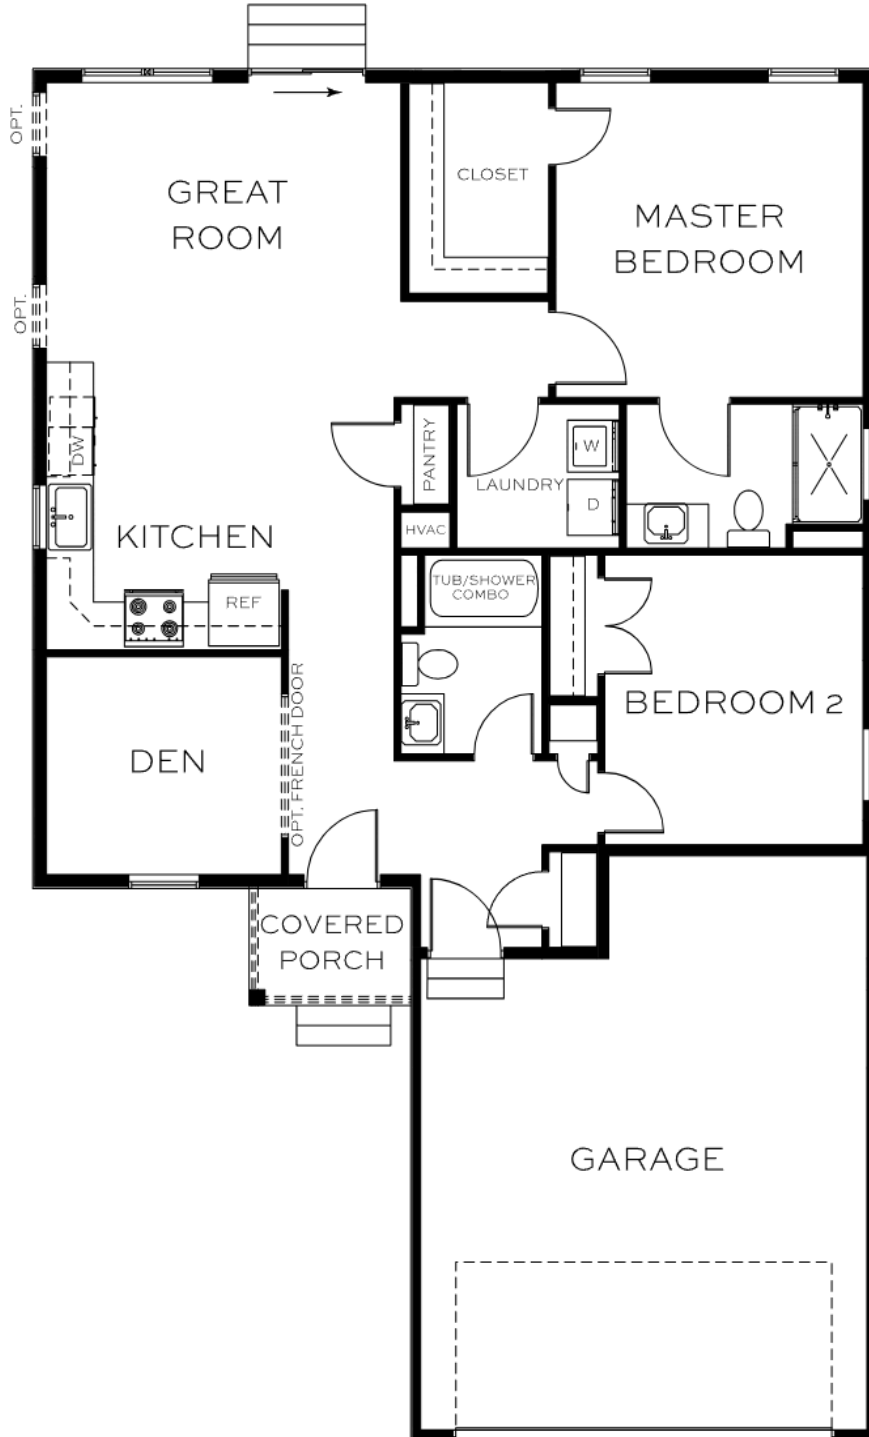

Bundle - The Daisy

2-3 Bedrooms - 2 Bathrooms - 2 Car Garage - 1,157 SqFt

Use ctrl + scroll to zoom

The following options are available but not selected : Unfinished Basement, Window at Bedroom 2, Full Front Porch, Bedroom 3, Storage, Rough-In Sink at Garage, Service Door at Garage, Screened Porch, Sunroom, 2' Great Room Extension, Fireplace at Great Room, Extended Island at Kitchen, 2' Master Bedroom Extension