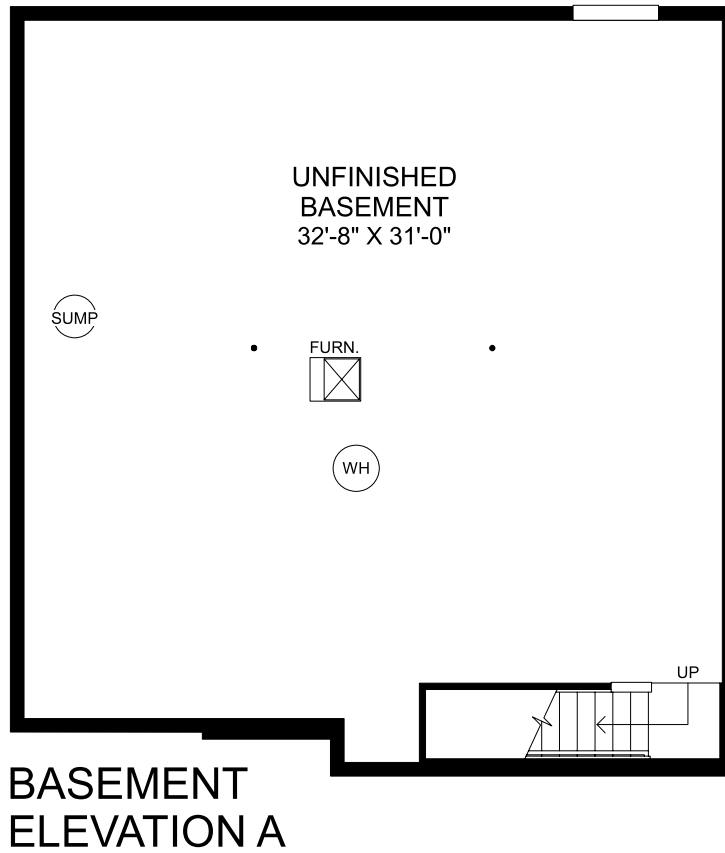

Selected Options:

Unselected Options: Covered Porch, Laundry Tub, Owner's Bath Alternate Layout

Selected Options:

Unselected Options: 3 Piece Rough-In, Sliding Glass Door

These renderings are intended for illustrative purposes only. Images are copyrighted and may not be distributed, modified or reproduced without prior written permission. Information is provided "as is", without warranty, either express or implied, including, but not limited to, the implied warranties of merchantability, fitness for a particular purpose, or non-infringement. Access and use of the images and affiliated products or links are subject to all applicable laws relating to the use of web-based information, copyrighted materials and intellectual property. Site plans, floorplans, community maps, photos and/or computer-generated renderings have been provided for illustrative purposes, are conceptual in nature, and are merely an artist's rendition of actual products intended for example only. These renderings may not accurately represent the condition, size or design of the actual items being represented.