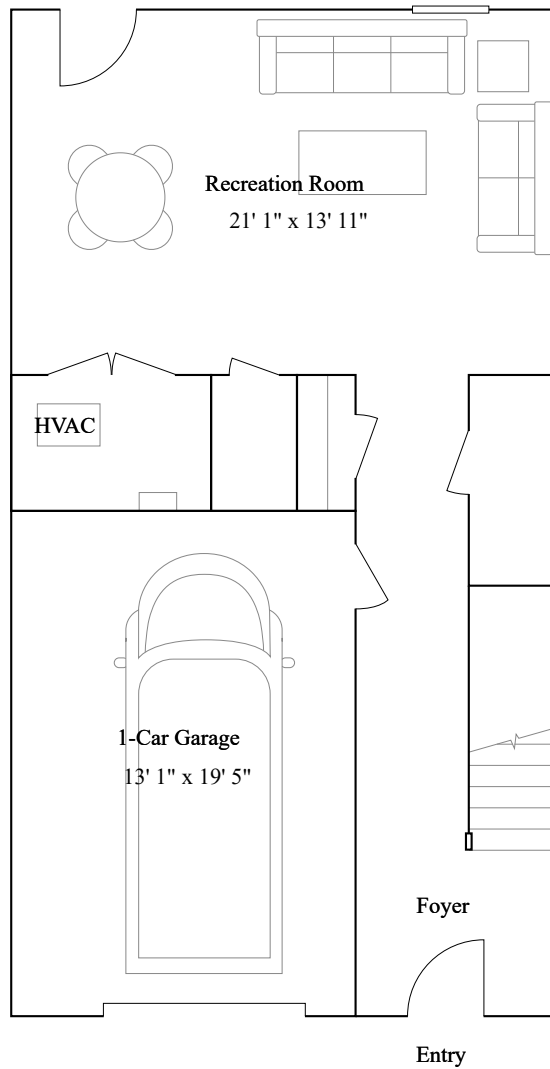

Harley

3 bd · 2 ba · 1 half ba · 2,361 ft²

Starting from \$449,990

(Prices as of January 19, 2026. All subject to change.)

Available options include: Optional powder, Optional bedroom 4 with bathroom 3, Optional gourmet kitchen

1st Floor

Harley

3 bd · 2 ba · 1 half ba · 2,361 ft²

Starting from \$449,990

(Prices as of January 19, 2026. All subject to change.)

Available options include: Optional powder, Optional bedroom 4 with bathroom 3, Optional gourmet kitchen

2nd Floor

Harley

3 bd · 2 ba · 1 half ba · 2,361 ft²

Starting from \$449,990

(Prices as of January 19, 2026. All subject to change.)

Available options include: Optional powder, Optional bedroom 4 with bathroom 3, Optional gourmet kitchen

3rd Floor