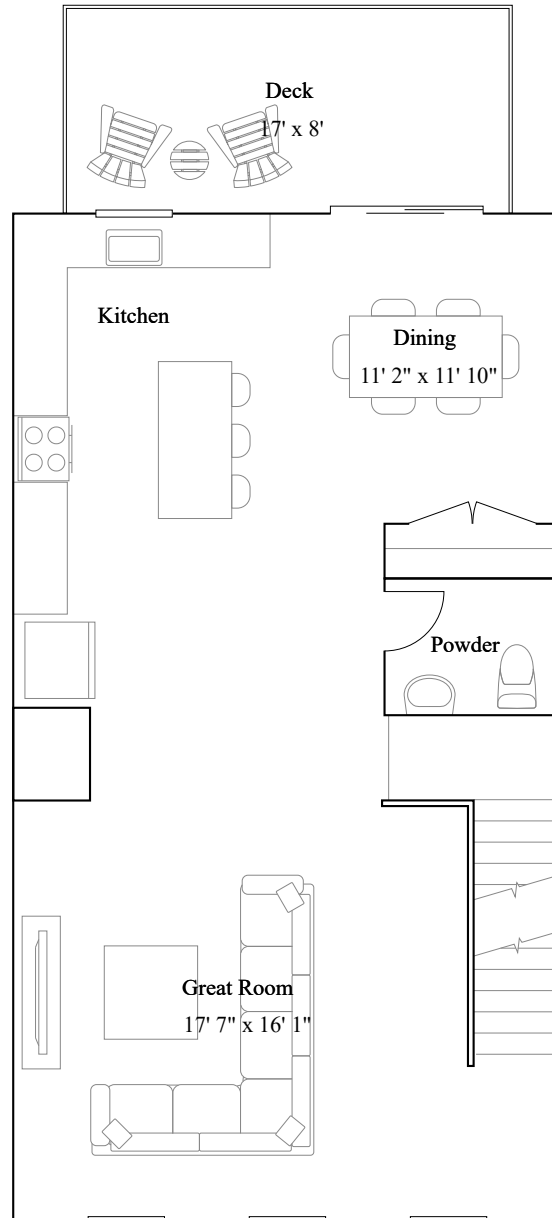

Harley

3 bd · 2 ba · 1 half ba · 2,361 ft²

Starting from \$449,990

(Prices as of January 19, 2026. All subject to change.)

Available options include: Optional powder, Optional bedroom 4 with bathroom 3, Optional gourmet kitchen

1st Floor

Harley

3 bd · 2 ba · 1 half ba · 2,361 ft²

Starting from \$449,990

(Prices as of January 19, 2026. All subject to change.)

Available options include: Optional powder, Optional bedroom 4 with bathroom 3, Optional gourmet kitchen

2nd Floor

Harley

3 bd · 2 ba · 1 half ba · 2,361 ft²

Starting from \$449,990

(Prices as of January 19, 2026. All subject to change.)

Available options include: Optional powder, Optional bedroom 4 with bathroom 3, Optional gourmet kitchen

3rd Floor