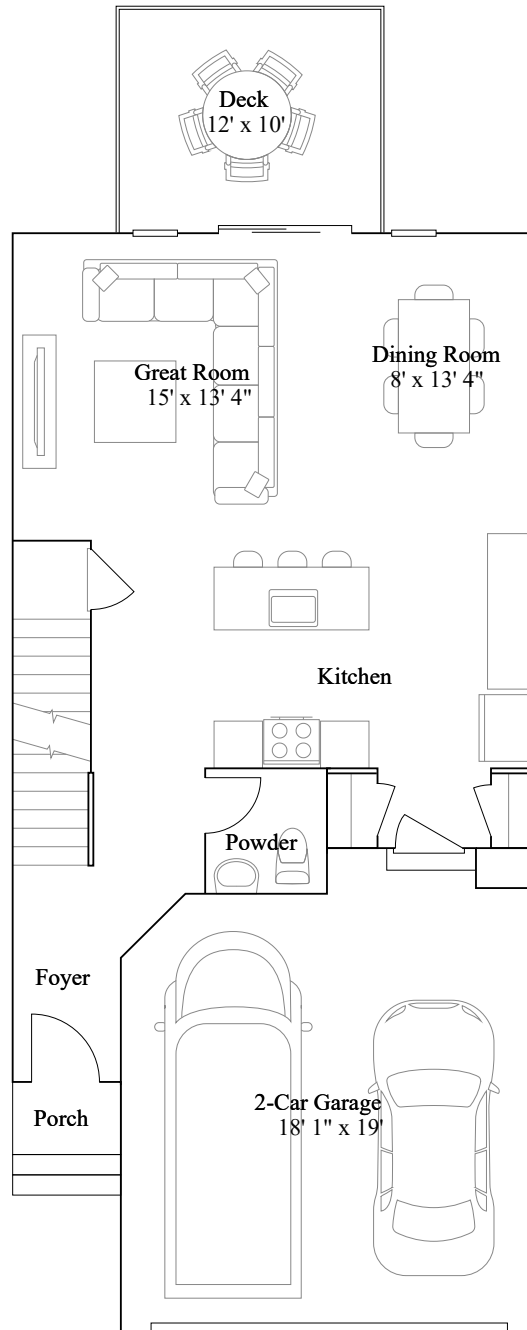

Avery

Available options include: Optional gourmet kitchen

3 bd · 2 ba · 1 half ba · 1,858 ft²

Starting from \$469,990

(Prices as of January 19, 2026. All subject to change.)

1st Floor

Avery

Available options include: Optional gourmet kitchen

3 bd · 2 ba · 1 half ba · 1,858 ft²

Starting from \$469,990

(Prices as of January 19, 2026. All subject to change.)

2nd Floor

Avery

Available options include: Optional gourmet kitchen

3 bd · 2 ba · 1 half ba · 1,858 ft²