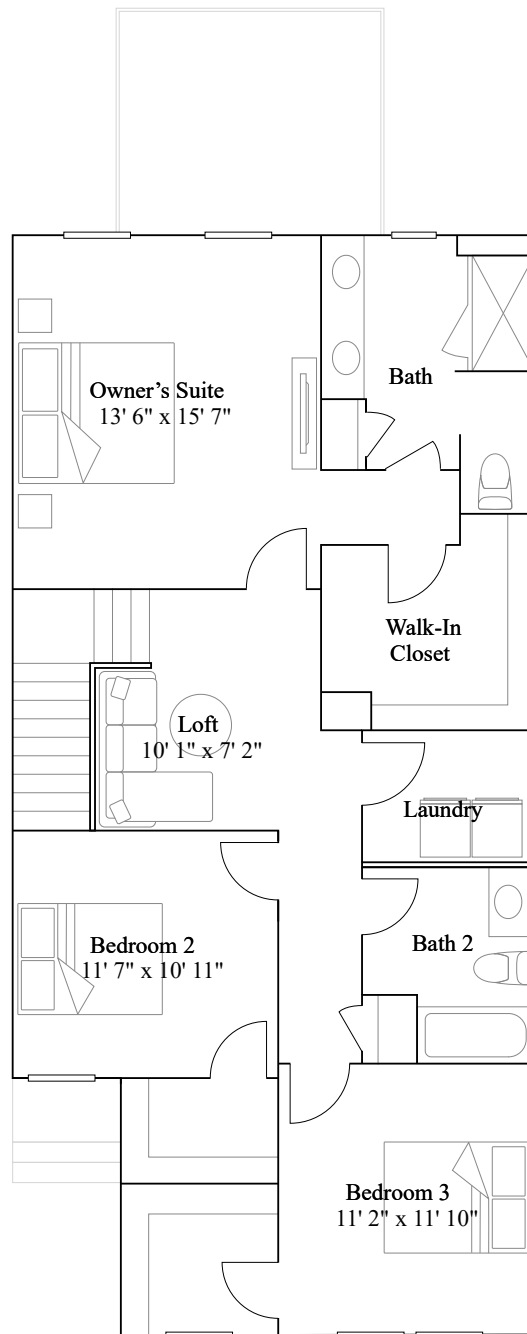

Avery

Available options include: Optional gourmet kitchen

3 bd · 2 ba · 1 half ba · 1,858 ft²

Starting from \$469,990

(Prices as of January 19, 2026. All subject to change.)

1st Floor

Avery

Available options include: Optional gourmet kitchen

3 bd · 2 ba · 1 half ba · 1,858 ft²

Starting from \$469,990

(Prices as of January 19, 2026. All subject to change.)

2nd Floor

Avery

Available options include: Optional gourmet kitchen

3 bd · 2 ba · 1 half ba · 1,858 ft²

Starting from \$469,990

(Prices as of January 19, 2026. All subject to change.)

Basement