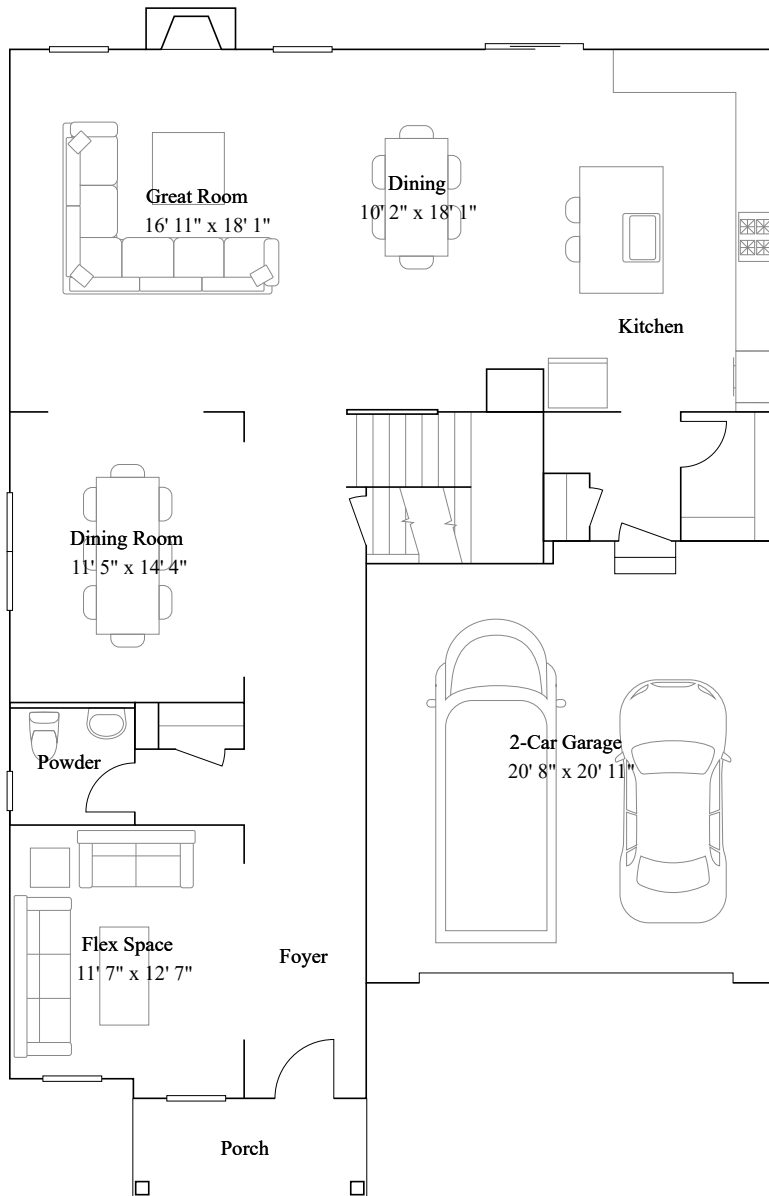

Amesbury

4 bd · 2 ba · 1 half ba · 3,440 ft²

Starting from \$674,990

(Prices as of January 20, 2026. All subject to change.)

Available options include: Optional bedroom 6 with bathroom 4, Optional morning room, Optional office, Optional bath tub, Optional bedroom 2 with bathroom 3, Optional bedroom 5

1st Floor

Amesbury

4 bd · 2 ba · 1 half ba · 3,440 ft²

Starting from \$674,990

(Prices as of January 20, 2026. All subject to change.)

Available options include: Optional bedroom 6 with bathroom 4, Optional morning room, Optional office, Optional bath tub, Optional bedroom 2 with bathroom 3, Optional bedroom 5

2nd Floor

Amesbury

4 bd · 2 ba · 1 half ba · 3,440 ft²

Starting from \$674,990

(Prices as of January 20, 2026. All subject to change.)

Available options include: Optional bedroom 6 with bathroom 4, Optional morning room, Optional office, Optional bath tub, Optional bedroom 2 with bathroom 3, Optional bedroom 5

Basement