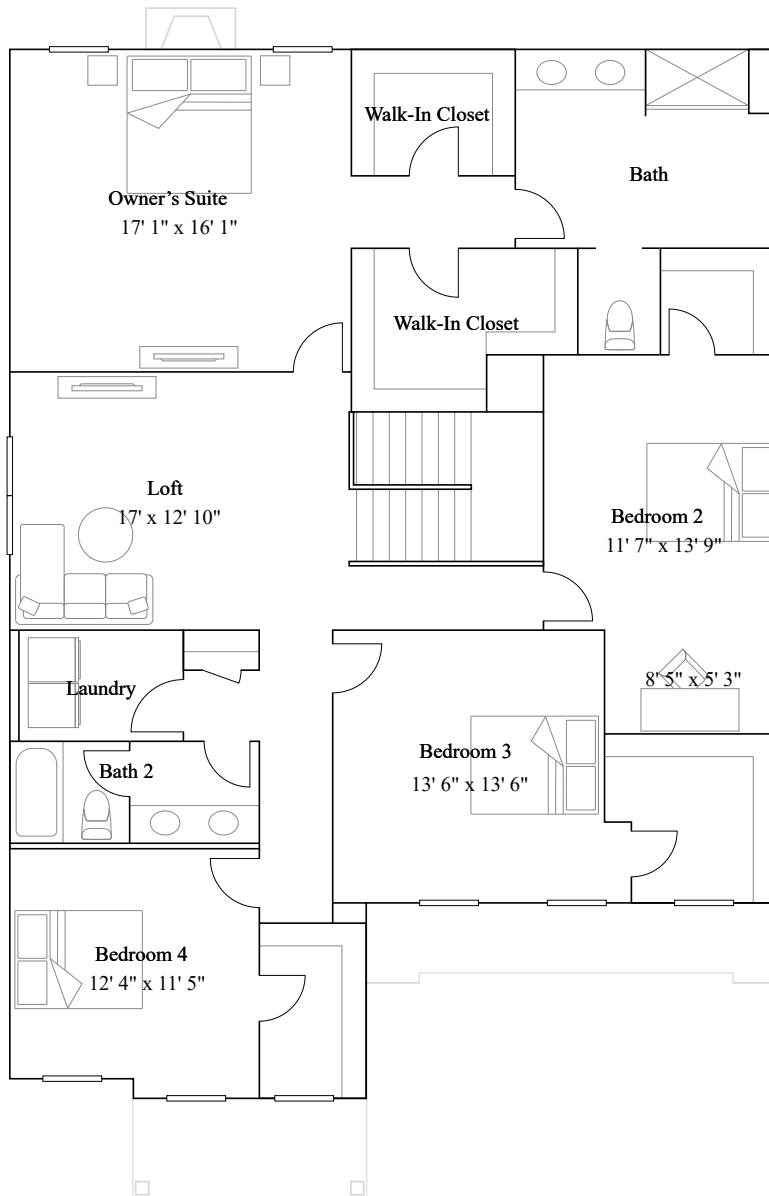

Amesbury

4 bd · 2 ba · 1 half ba · 3,440 ft²

Starting from \$674,990

(Prices as of January 20, 2026. All subject to change.)

Available options include: Optional bedroom 6 with bathroom 4, Optional morning room, Optional office, Optional bath tub, Optional bedroom 2 with bathroom 3, Optional bedroom 5

1st Floor

Amesbury

4 bd · 2 ba · 1 half ba · 3,440 ft²

Starting from \$674,990

(Prices as of January 20, 2026. All subject to change.)

Available options include: Optional bedroom 6 with bathroom 4, Optional morning room, Optional office, Optional bath tub, Optional bedroom 2 with bathroom 3, Optional bedroom 5

2nd Floor

Amesbury

4 bd · 2 ba · 1 half ba · 3,440 ft²

Starting from \$674,990

(Prices as of January 20, 2026. All subject to change.)

Available options include: Optional bedroom 6 with bathroom 4, Optional morning room, Optional office, Optional bath tub, Optional bedroom 2 with bathroom 3, Optional bedroom 5

Basement