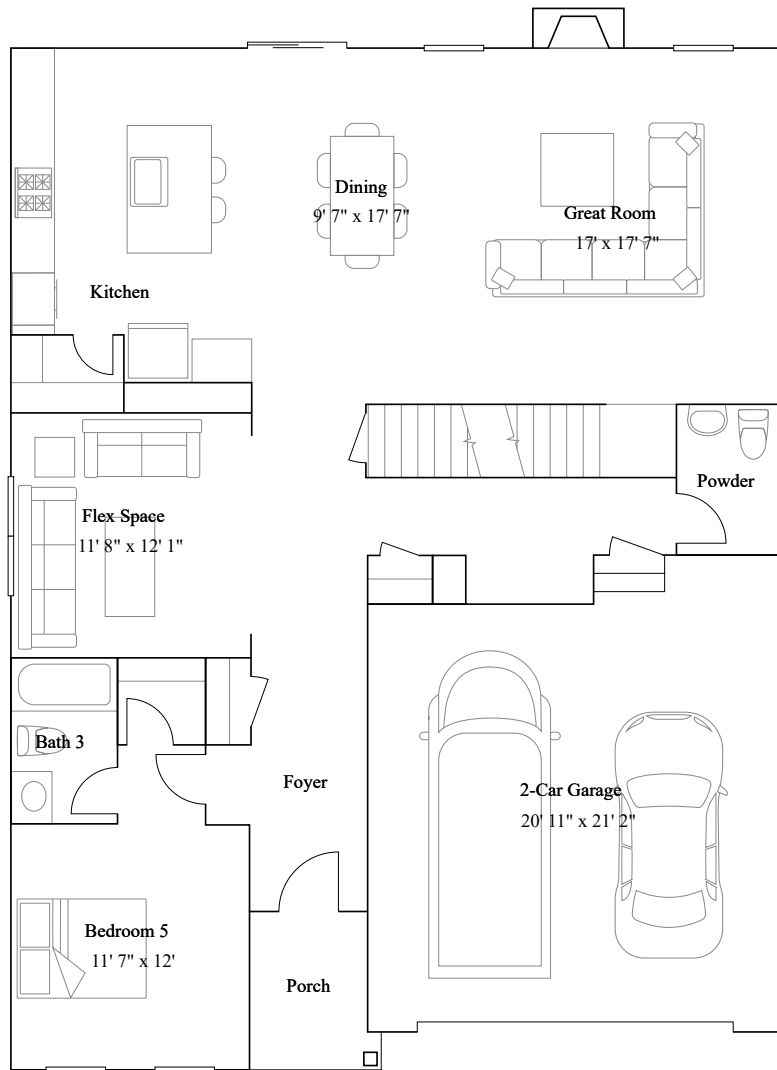

Adaline

5 bd · 3 ba · 1 half ba · 3,261 ft²

Starting from \$668,990

(Prices as of January 20, 2026. All subject to change.)

Available options include: Optional morning room, Optional office, Optional owners bathtub, Condition morning room above, Optional areaway, Optional finished basement with bathroom 4

1st Floor

Adaline

5 bd · 3 ba · 1 half ba · 3,261 ft²

Starting from \$668,990

(Prices as of January 20, 2026. All subject to change.)

Available options include: Optional morning room, Optional office, Optional owners bathtub, Condition morning room above, Optional areaway, Optional finished basement with bathroom 4

2nd Floor

Adaline

5 bd · 3 ba · 1 half ba · 3,261 ft²

Starting from \$668,990

(Prices as of January 20, 2026. All subject to change.)

Available options include: Optional morning room, Optional office, Optional owners bathtub, Condition morning room above, Optional areaway, Optional finished basement with bathroom 4

Basement