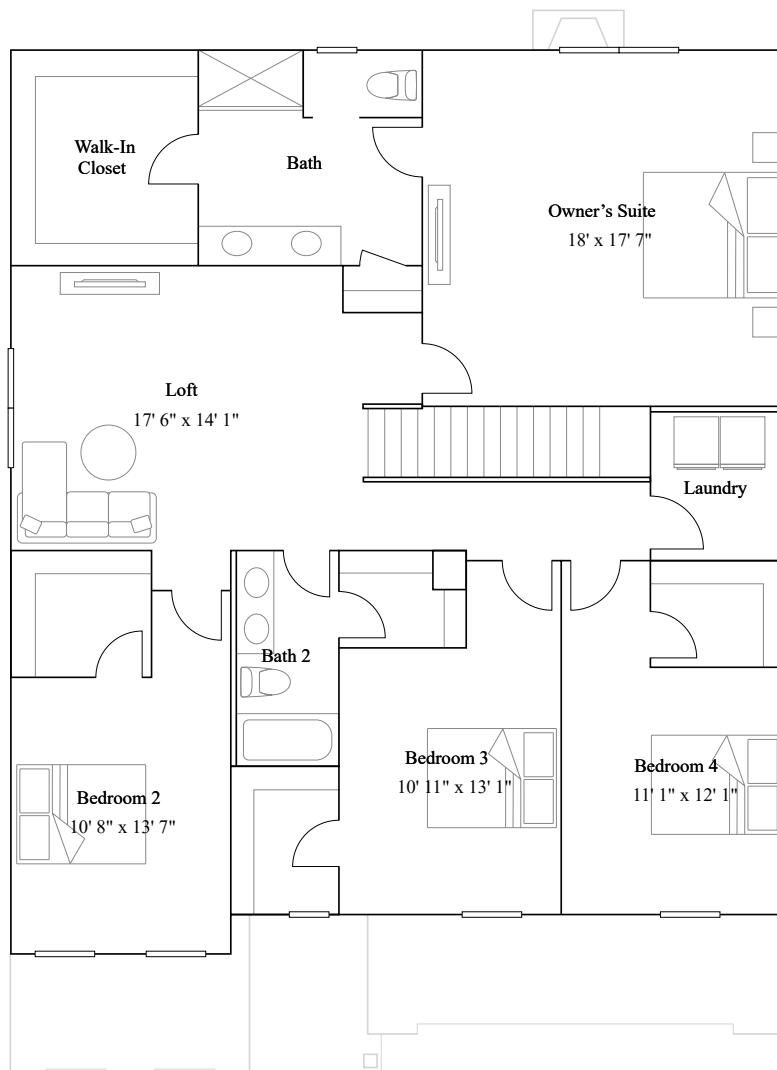

Adaline

5 bd · 3 ba · 1 half ba · 3,261 ft²

Starting from \$668,990

(Prices as of January 20, 2026. All subject to change.)

Available options include: Optional morning room, Optional office, Optional owners bathtub, Condition morning room above, Optional areaway, Optional finished basement with bathroom 4

1st Floor

Adaline

5 bd · 3 ba · 1 half ba · 3,261 ft²

Starting from \$668,990

(Prices as of January 20, 2026. All subject to change.)

Available options include: Optional morning room, Optional office, Optional owners bathtub, Condition morning room above, Optional areaway, Optional finished basement with bathroom 4

2nd Floor

Adaline

5 bd · 3 ba · 1 half ba · 3,261 ft²

Starting from \$668,990

(Prices as of January 20, 2026. All subject to change.)

Available options include: Optional morning room, Optional office, Optional owners bathtub, Condition morning room above, Optional areaway, Optional finished basement with bathroom 4

Basement