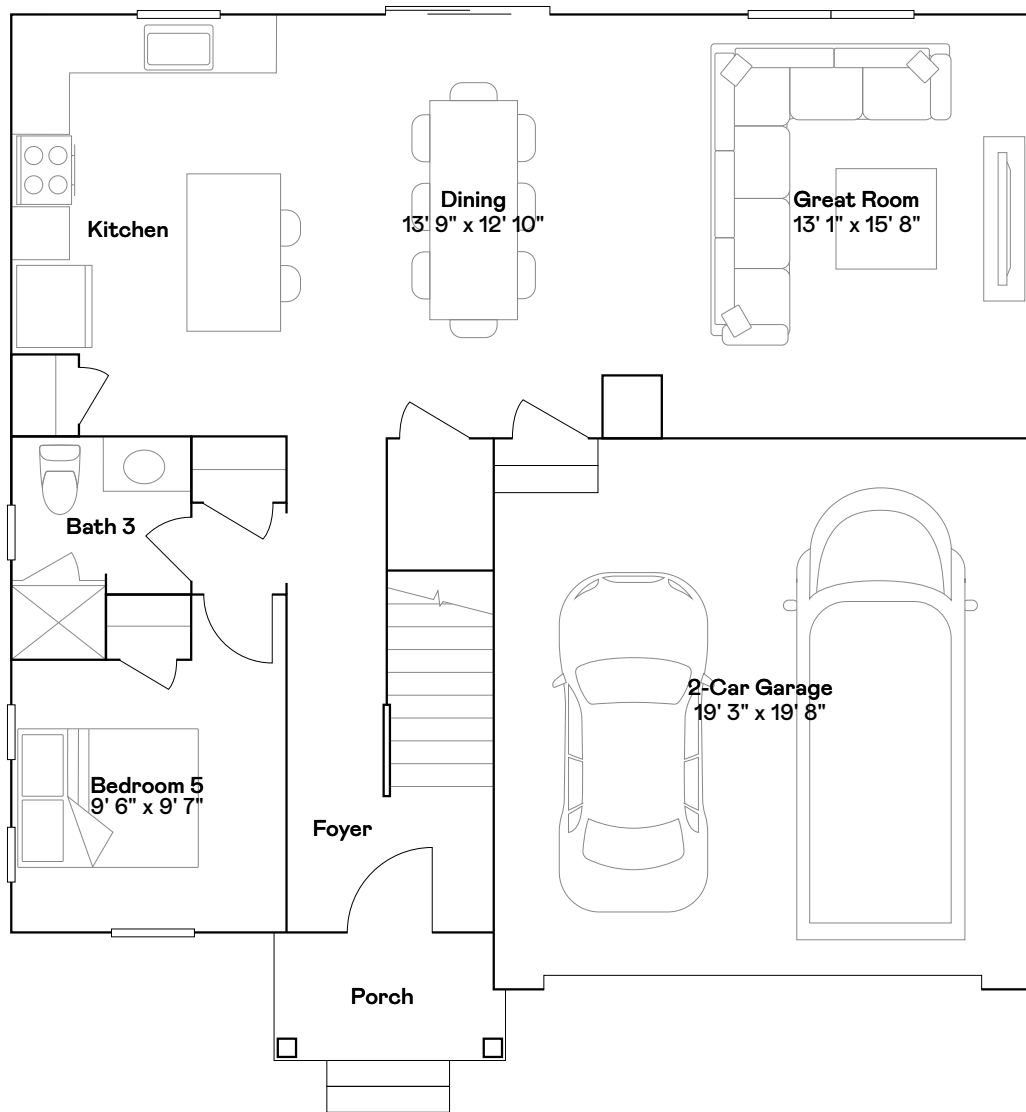

# Richmond Crawl

Available options include: Optional deck

5 bd · 3 ba · 2,238 ft<sup>2</sup>

Starting from \$419,990

(Prices as of April 9, 2026. All subject to change.)

1st Floor

# Richmond Crawl

Available options include: Optional deck

5 bd · 3 ba · 2,238 ft<sup>2</sup>

Starting from \$419,990

(Prices as of April 9, 2026. All subject to change.)

## 2nd Floor