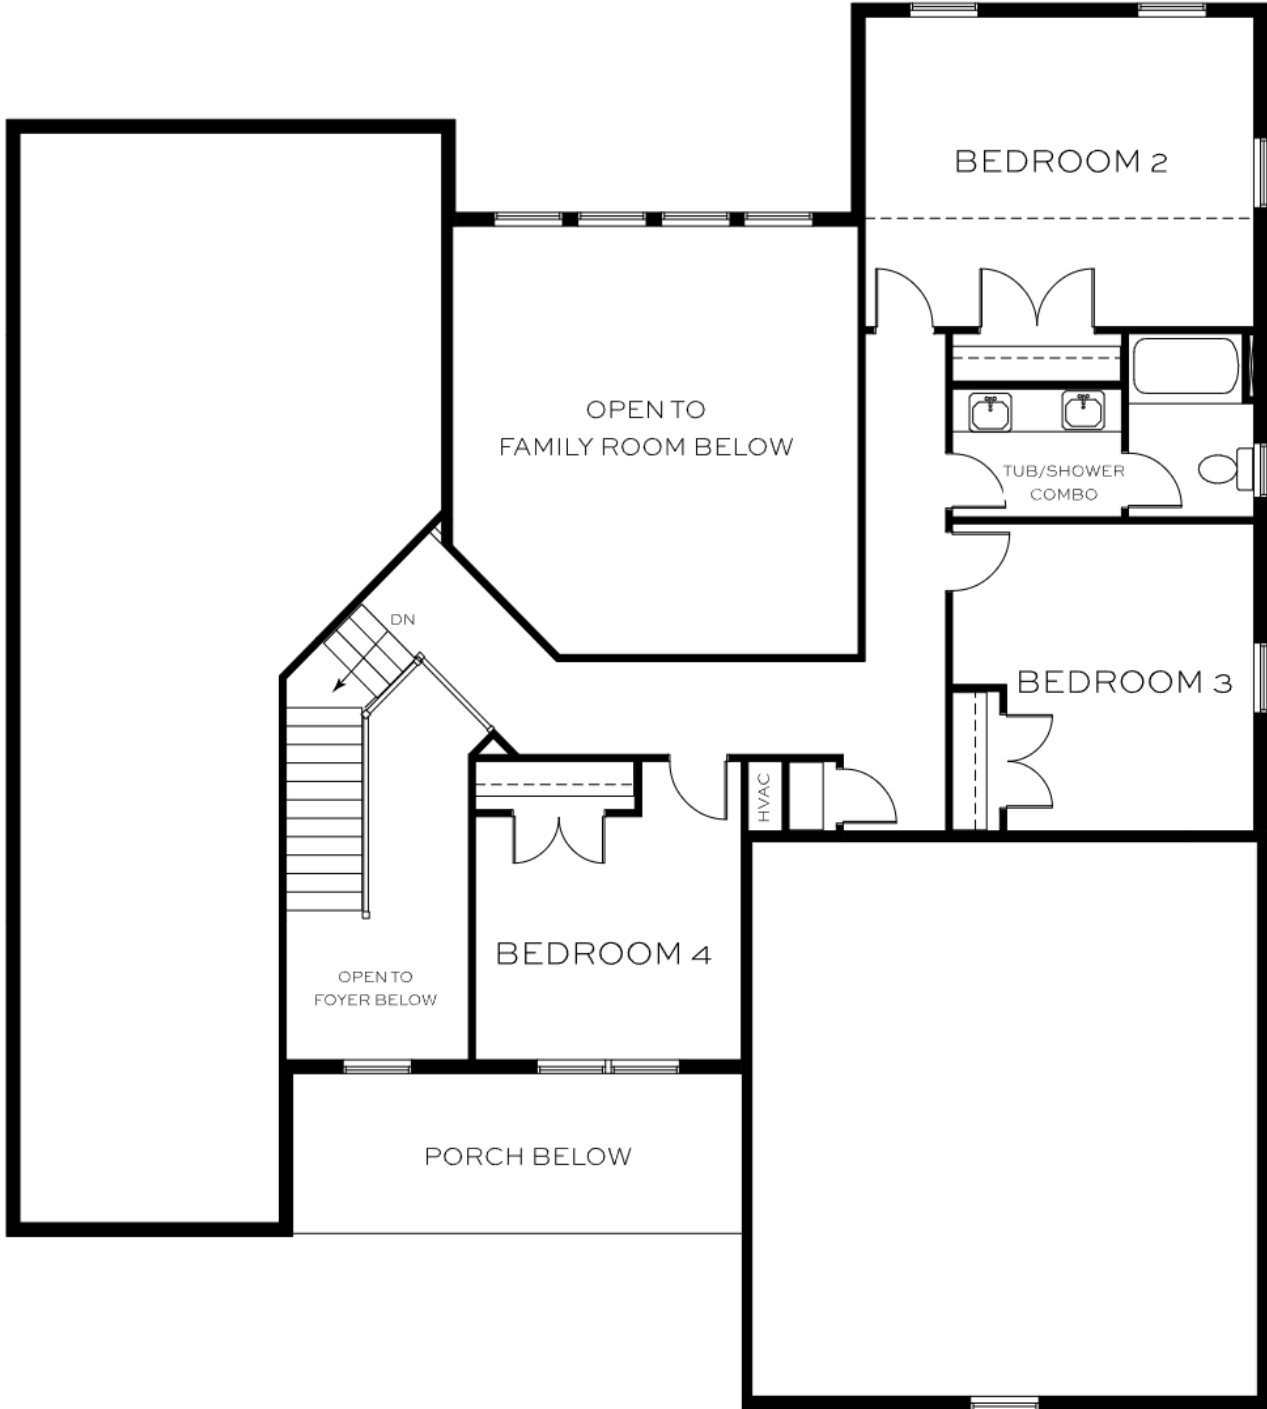

Bundle - The Hannah

4-6 Bedrooms - 2.5-4.5 Bathrooms - 2-3 Car Garage

Bundle - The Hannah

4-6 Bedrooms - 2.5-4.5 Bathrooms - 2-3 Car Garage

The following options are available but not selected : Unfinished Basement, 3 Car Garage, Service Door at Garage, Gourmet Kitchen, Luxury Bath, Luxury Bath II, Tiled Roman Shower with Seat at Classic Master Bath, 2' Bump Out at Dining, 2' Bump Out at Family Room, Gas Fireplace at Family Room, In-Law Suite, Bath for Bonus Room, Bonus Room, Bedroom 5 with Separate Storage, Expanded Bedroom 5 with Bath & Closet, Unfinished Storage

Bundle - The Hannah

4-6 Bedrooms - 2.5-4.5 Bathrooms - 2-3 Car Garage

The following options are available but not selected : Unfinished Basement, 3 Car Garage, Service Door at Garage, Gourmet Kitchen, Luxury Bath, Luxury Bath II, Tiled Roman Shower with Seat at Classic Master Bath, 2' Bump Out at Dining, 2' Bump Out at Family Room, Gas Fireplace at Family Room, In-Law Suite, Bath for Bonus Room, Bonus Room, Bedroom 5 with Separate Storage, Expanded Bedroom 5 with Bath & Closet, Unfinished Storage