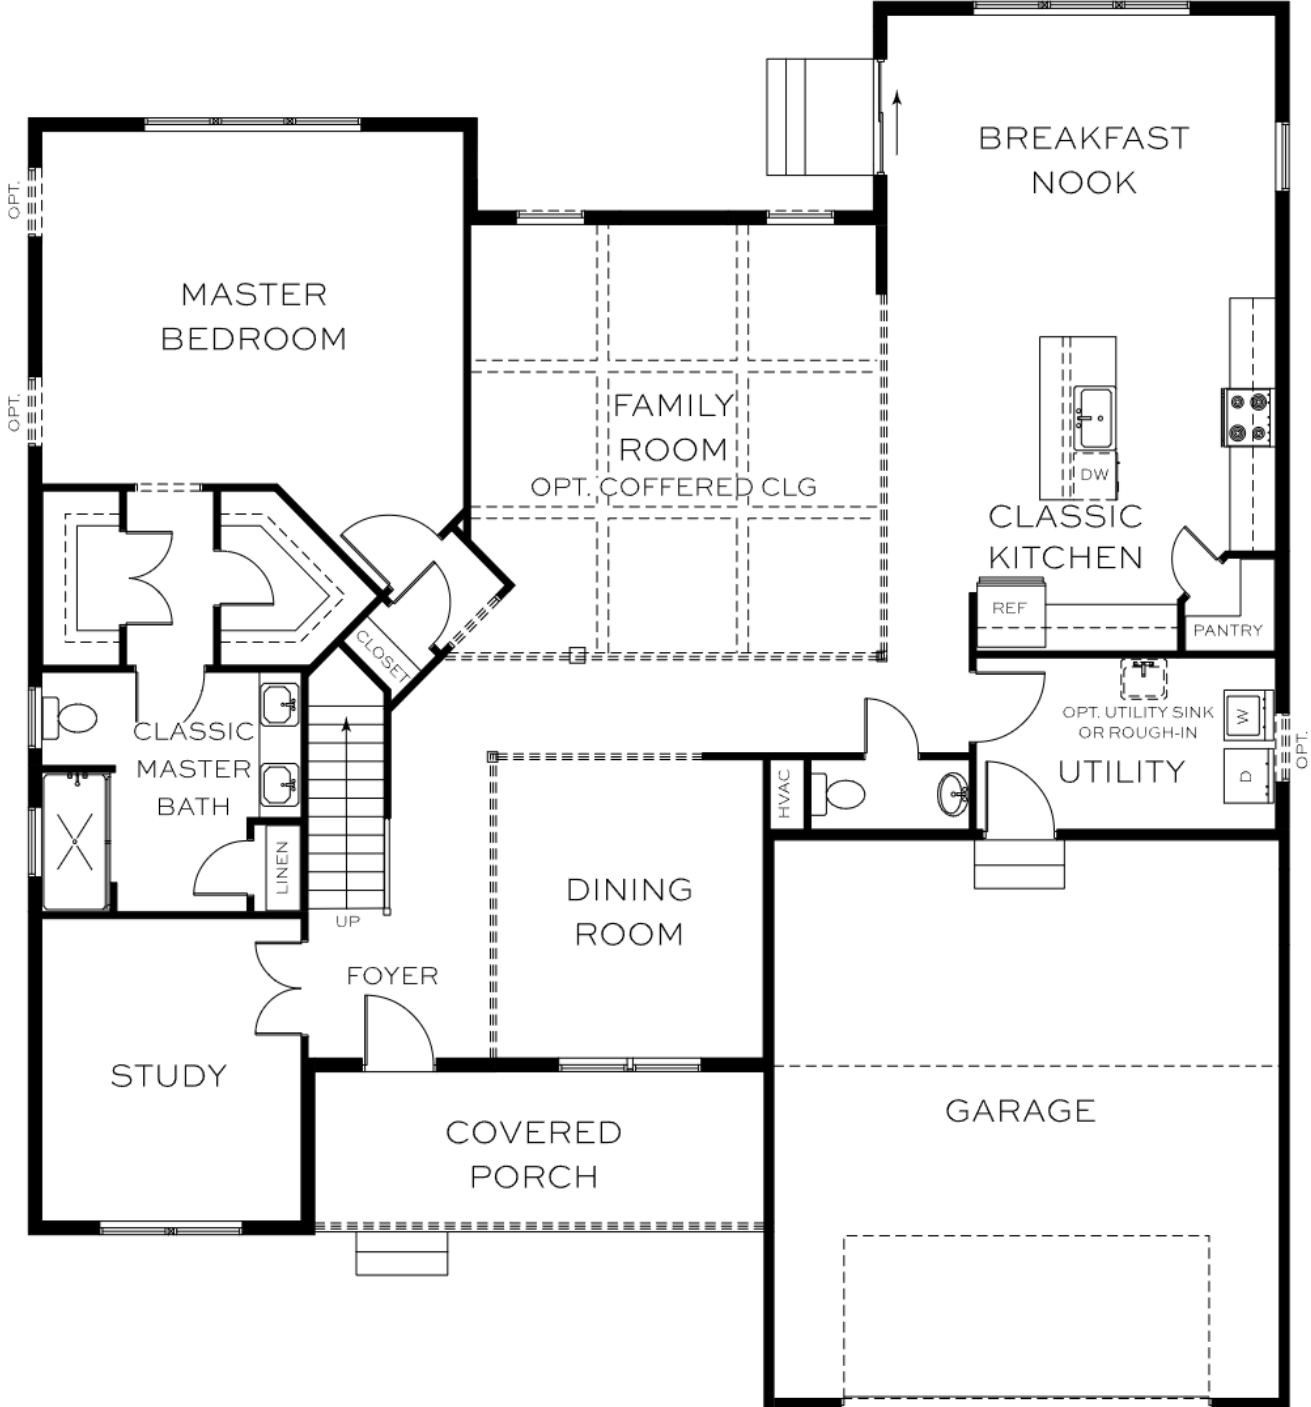

Bundle - The Hannah

4-6 Bedrooms - 2.5-4.5 Bathrooms - 2-3 Car Garage

Bundle - The Hannah

4-6 Bedrooms - 2.5-4.5 Bathrooms - 2-3 Car Garage

The following options are available but not selected : Unfinished Basement, 3 Car Garage, Service Door at Garage, Gourmet Kitchen, Luxury Bath, Luxury Bath II, Tiled Roman Shower with Seat at Classic Master Bath, 2' Bump Out at Dining, 2' Bump Out at Family Room, Gas Fireplace at Family Room, In-Law Suite, Bath for Bonus Room, Bonus Room, Bedroom 5 with Separate Storage, Expanded Bedroom 5 with Bath & Closet, Unfinished Storage

Bundle - The Hannah

4-6 Bedrooms - 2.5-4.5 Bathrooms - 2-3 Car Garage

The following options are available but not selected : Unfinished Basement, 3 Car Garage, Service Door at Garage, Gourmet Kitchen, Luxury Bath, Luxury Bath II, Tiled Roman Shower with Seat at Classic Master Bath, 2' Bump Out at Dining, 2' Bump Out at Family Room, Gas Fireplace at Family Room, In-Law Suite, Bath for Bonus Room, Bonus Room, Bedroom 5 with Separate Storage, Expanded Bedroom 5 with Bath & Closet, Unfinished Storage