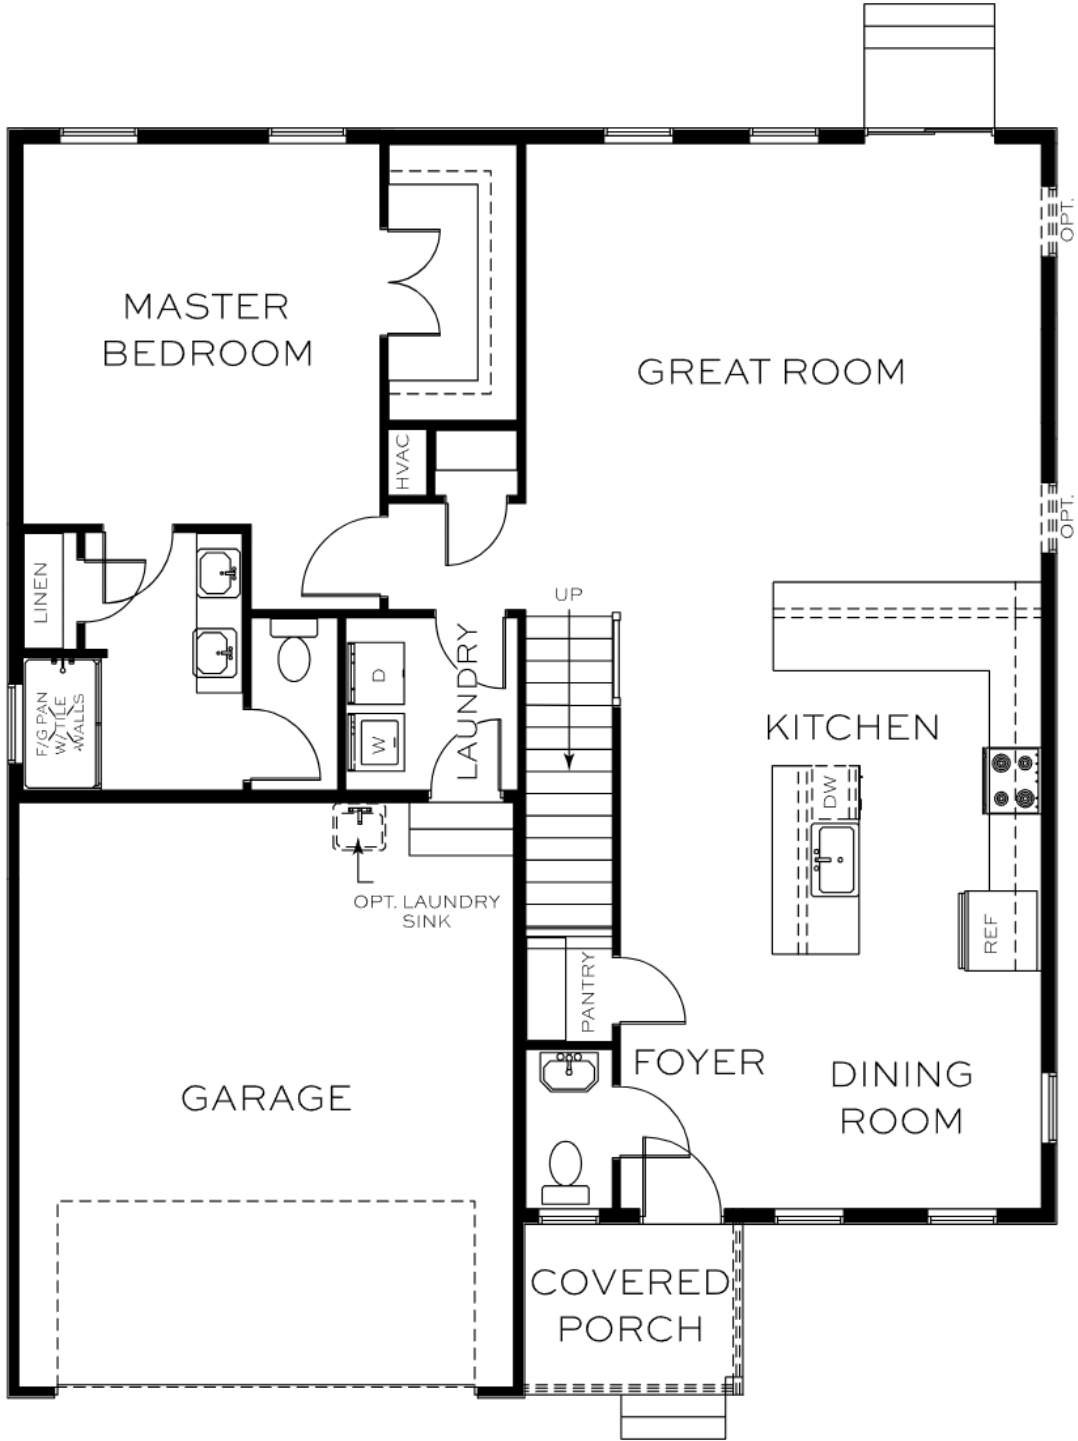

Bundle - The Gabriel

2-4 Bedrooms - 2.5-3.5 Bathrooms - 2 Car Garage

Bundle - The Gabriel

2-4 Bedrooms - 2.5-3.5 Bathrooms - 2 Car Garage

The following options are available but not selected : Unfinished Basement, Side Load Garage, Screened Porch, Sunroom, Fireplace at Great Room, Gourmet Kitchen , Owner's Bath with 4' Extension, 2' Master Bedroom Extension , Bonus/Storage Room, Bedroom 4 with Bath, Bunk Room

Bundle - The Gabriel

2-4 Bedrooms - 2.5-3.5 Bathrooms - 2 Car Garage

The following options are available but not selected : Unfinished Basement, Side Load Garage, Screened Porch, Sunroom, Fireplace at Great Room, Gourmet Kitchen , Owner's Bath with 4' Extension, 2' Master Bedroom Extension , Bonus/Storage Room, Bedroom 4 with Bath, Bunk Room