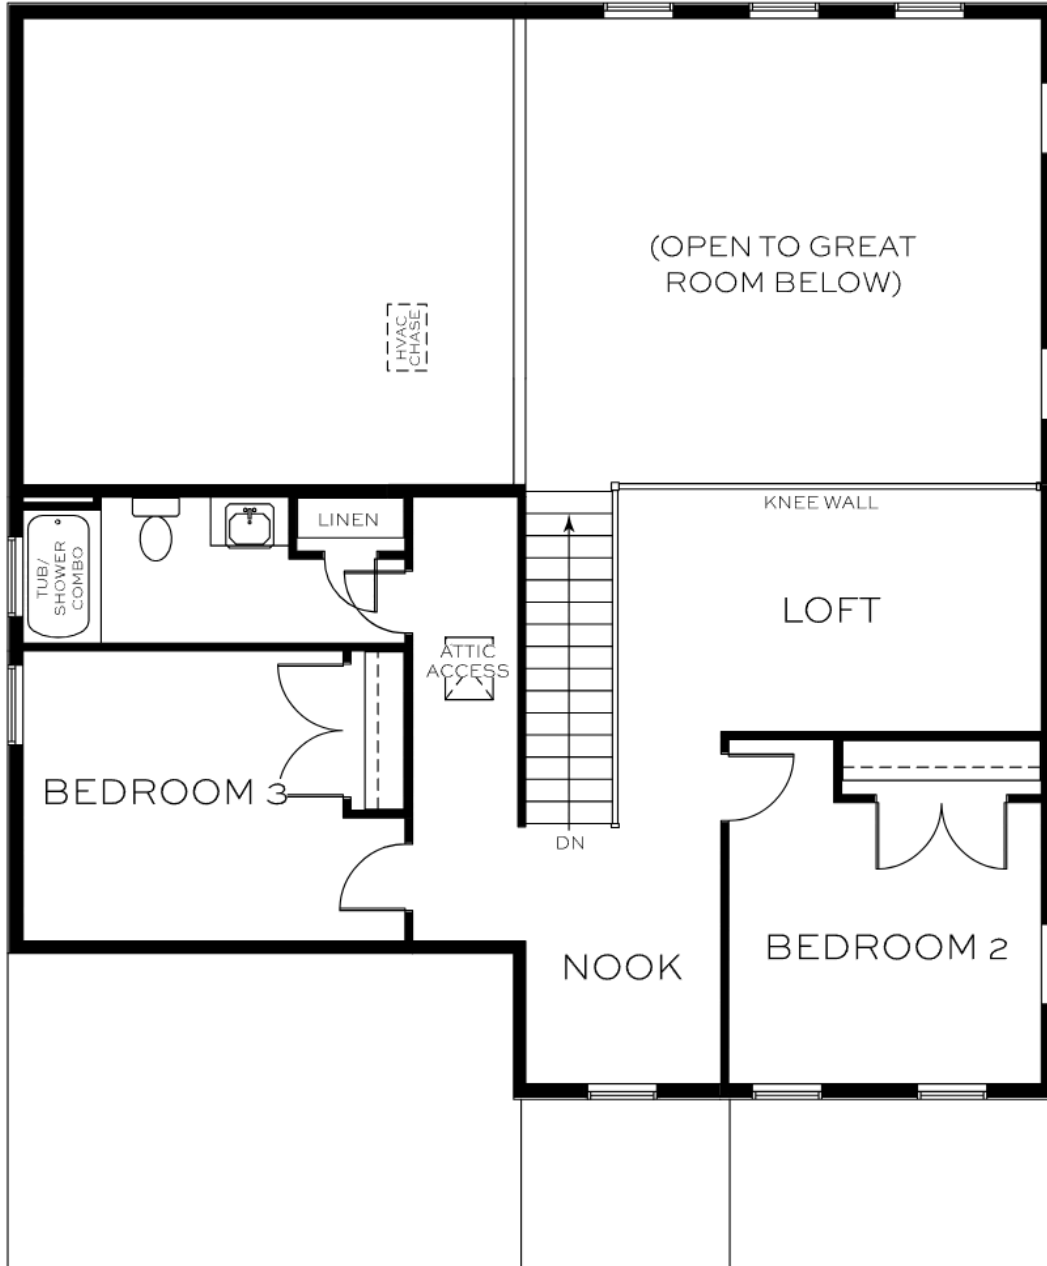

Bundle - The Gabriel

2-4 Bedrooms - 2.5-3.5 Bathrooms - 2 Car Garage

Bundle - The Gabriel

2-4 Bedrooms - 2.5-3.5 Bathrooms - 2 Car Garage

The following options are available but not selected : Unfinished Basement, Side Load Garage, Screened Porch, Sunroom, Fireplace at Great Room, Gourmet Kitchen , Owner's Bath with 4' Extension, 2' Master Bedroom Extension , Bonus/Storage Room, Bedroom 4 with Bath, Bunk Room

Bundle - The Gabriel

2-4 Bedrooms - 2.5-3.5 Bathrooms - 2 Car Garage

The following options are available but not selected : Unfinished Basement, Side Load Garage, Screened Porch, Sunroom, Fireplace at Great Room, Gourmet Kitchen , Owner's Bath with 4' Extension, 2' Master Bedroom Extension , Bonus/Storage Room, Bedroom 4 with Bath, Bunk Room