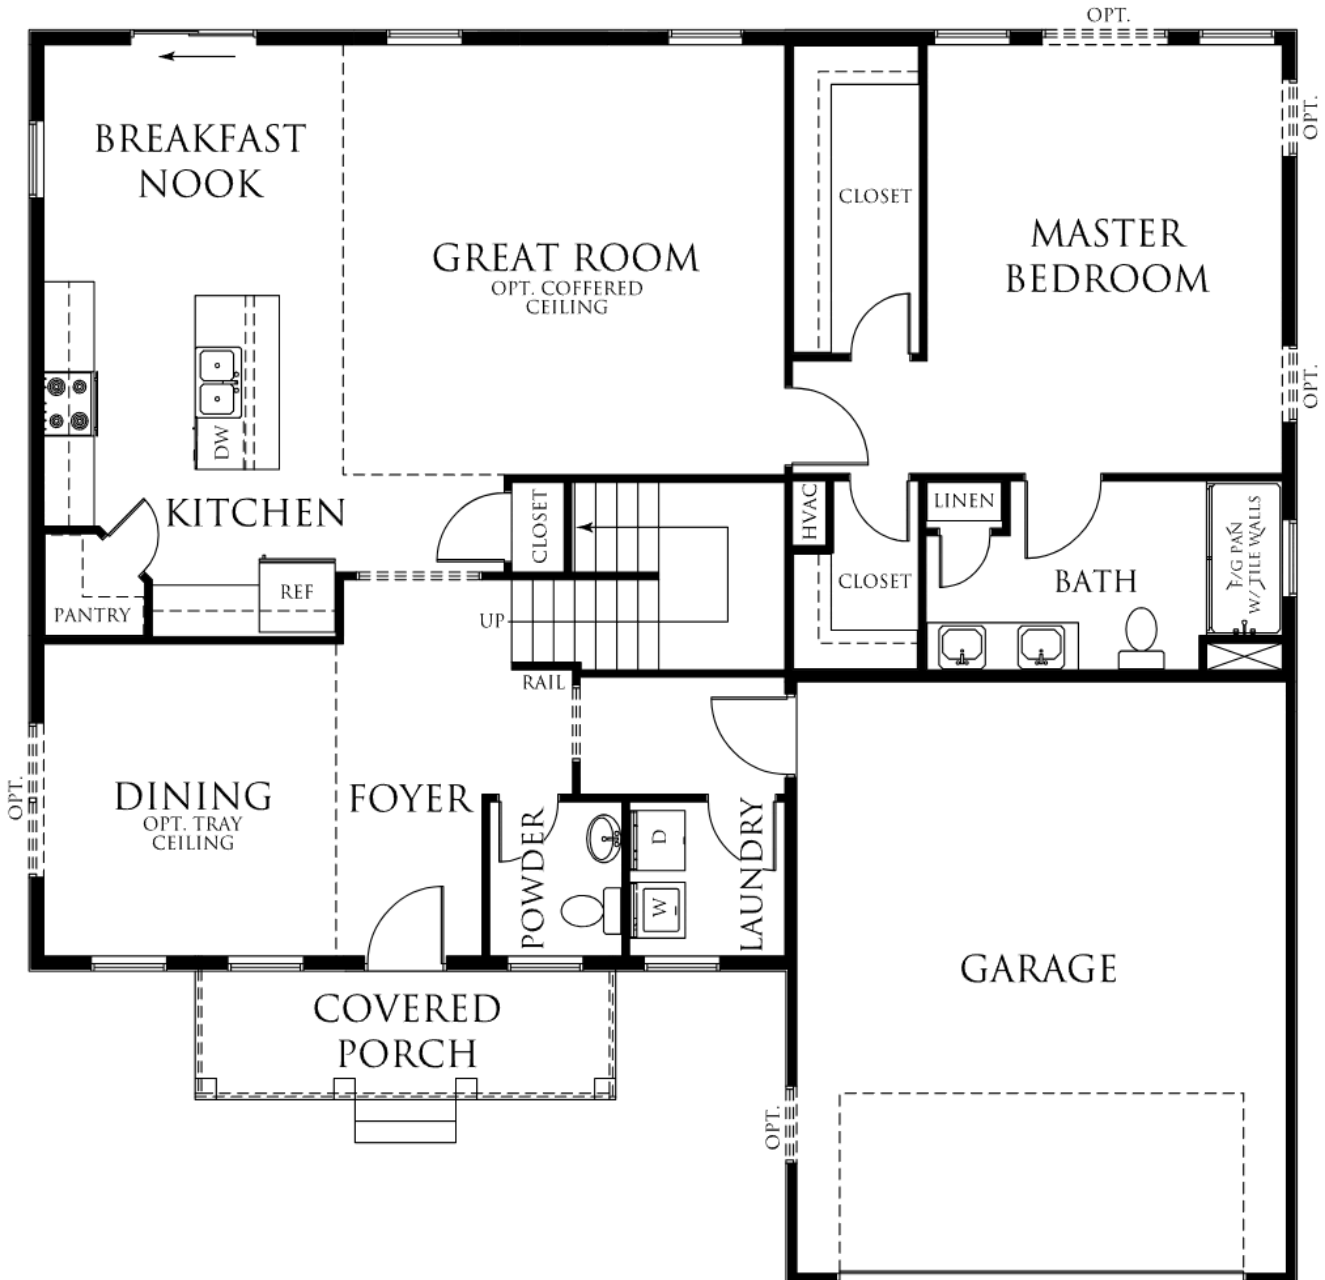

Bundle - The Carolina

3-6 Bedrooms - 2.5-5.5 Bathrooms - 2-3 Car Garage

Bundle - The Carolina

3-6 Bedrooms - 2.5-5.5 Bathrooms - 2-3 Car Garage

Use ctrl + scroll to zoom

The following options are available but not selected : Unfinished Basement, Luxury Bathroom , Tub in Luxury Bath, Morning Room, Screened Porch, In-Law Suite, Study with Wall & French Doors, 3-Car Garage Extension, Service Door at Garage, Side Load Garage, 4' Great Room Extension, Fireplace at Great Room, Gourmet Kitchen, Bedroom Suite, Bonus Room, Bedroom 3 Suite 1, Bedroom 3 Suite 2, Bedroom 4

Bundle - The Carolina

3-6 Bedrooms - 2.5-5.5 Bathrooms - 2-3 Car Garage

Use ctrl + scroll to zoom

The following options are available but not selected : Unfinished Basement, Luxury Bathroom , Tub in Luxury Bath, Morning Room, Screened Porch, In-Law Suite, Study with Wall & French Doors, 3-Car Garage Extension, Service Door at Garage, Side Load Garage, 4' Great Room Extension, Fireplace at Great Room, Gourmet Kitchen, Bedroom Suite, Bonus Room, Bedroom 3 Suite 1, Bedroom 3 Suite 2, Bedroom 4