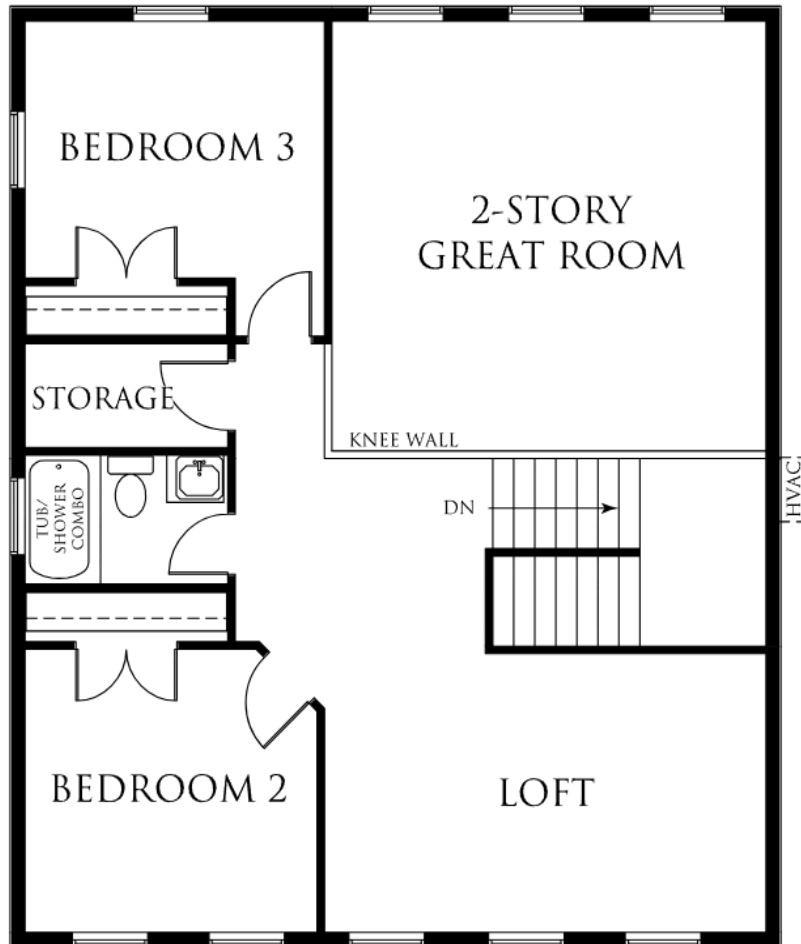

Bundle - The Carolina

3-6 Bedrooms - 2.5-5.5 Bathrooms - 2-3 Car Garage

Bundle - The Carolina

3-6 Bedrooms - 2.5-5.5 Bathrooms - 2-3 Car Garage

Use ctrl + scroll to zoom

The following options are available but not selected : Unfinished Basement, Luxury Bathroom , Tub in Luxury Bath, Morning Room, Screened Porch, In-Law Suite, Study with Wall & French Doors, 3-Car Garage Extension, Service Door at Garage, Side Load Garage, 4' Great Room Extension, Fireplace at Great Room, Gourmet Kitchen, Bedroom Suite, Bonus Room, Bedroom 3 Suite 1, Bedroom 3 Suite 2, Bedroom 4

Bundle - The Carolina

3-6 Bedrooms - 2.5-5.5 Bathrooms - 2-3 Car Garage

Use ctrl + scroll to zoom

The following options are available but not selected : Unfinished Basement, Luxury Bathroom , Tub in Luxury Bath, Morning Room, Screened Porch, In-Law Suite, Study with Wall & French Doors, 3-Car Garage Extension, Service Door at Garage, Side Load Garage, 4' Great Room Extension, Fireplace at Great Room, Gourmet Kitchen, Bedroom Suite, Bonus Room, Bedroom 3 Suite 1, Bedroom 3 Suite 2, Bedroom 4