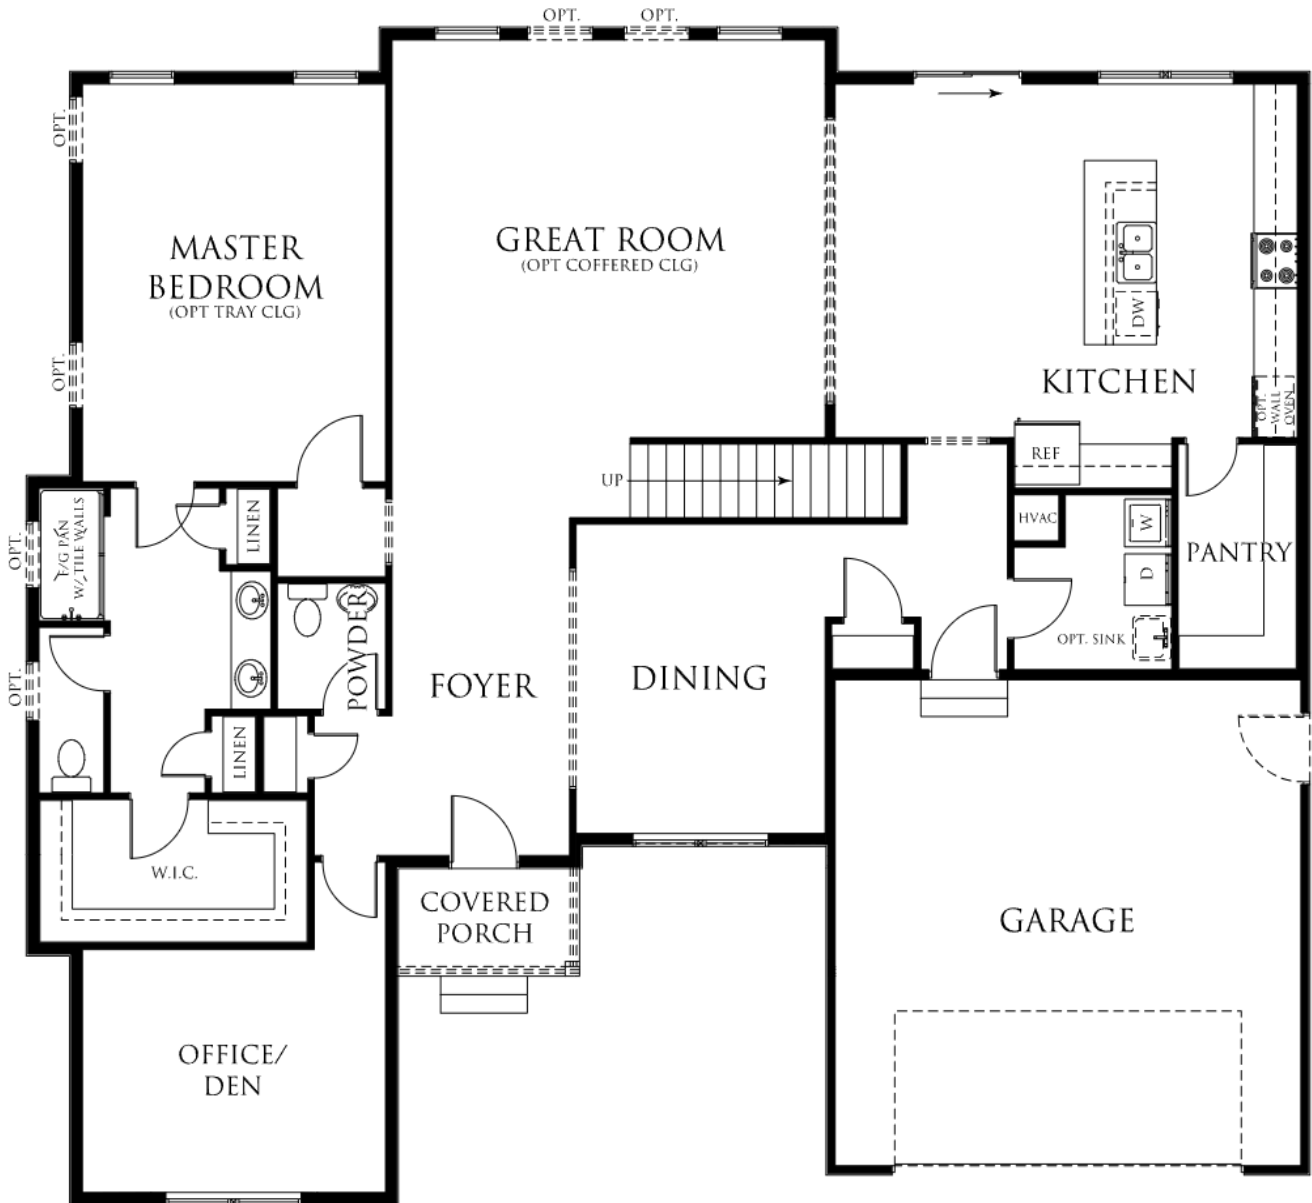

Bundle - The Greystone

4-5 Bedrooms - 2.5-3.5 Bathrooms - 2 Car Garage

Bundle - The Greystone

4-5 Bedrooms - 2.5-3.5 Bathrooms - 2 Car Garage

Use ctrl + scroll to zoom

The following options are available but not selected : Unfinished Basement, Extended Porch, 1' Bump Out at Dining, Gas Fireplace at Great Room, Screened Porch, Sunroom, Luxury Bath, 2' Extension at Office/Den, Bath, Bedroom 5

Capstone Homes reserves its right to change floorplan specifications, prices, financing terms and availability without prior notice and may vary by neighborhood, lot location and home series.

Bundle - The Greystone

4-5 Bedrooms - 2.5-3.5 Bathrooms - 2 Car Garage

Use ctrl + scroll to zoom

The following options are available but not selected : Unfinished Basement, Extended Porch, 1' Bump Out at Dining, Gas Fireplace at Great Room, Screened Porch, Sunroom, Luxury Bath, 2' Extension at Office/Den, Bath, Bedroom 5