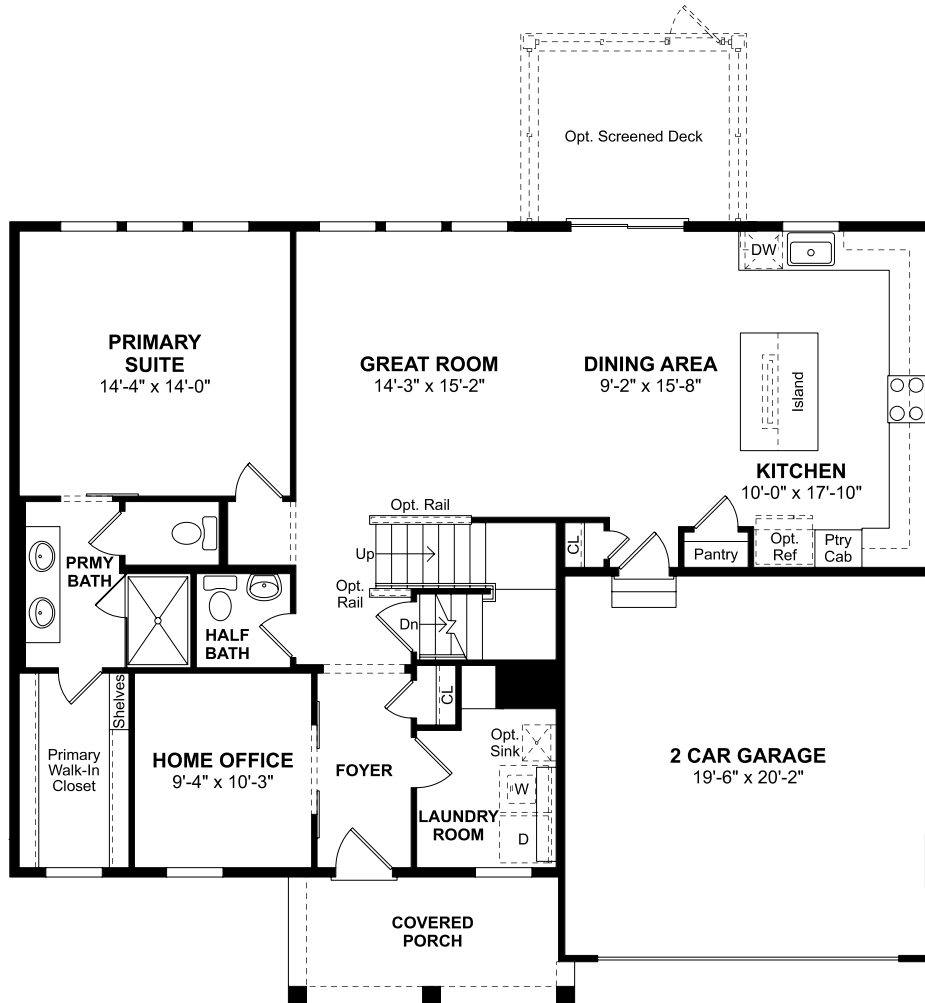

The Caspian

Floorplan

First Floor

PLAN DETAILS

2,430 Square Feet | 4 Bedrooms | 2.5 Baths | 2 Car Garage

38647 Sunflower St Millville, DE 19967

*Note 1

The Caspian

Floorplan

Second Floor

PLAN DETAILS

2,430 Square Feet | 4 Bedrooms | 2.5 Baths | 2 Car Garage

38647 Sunflower St Millville, DE 19967

*Note 1

The Caspian

Floorplan

Basement

PLAN DETAILS

2,430 Square Feet | 4 Bedrooms | 2.5 Baths | 2 Car Garage

38647 Sunflower St Millville, DE 19967

*Note 1