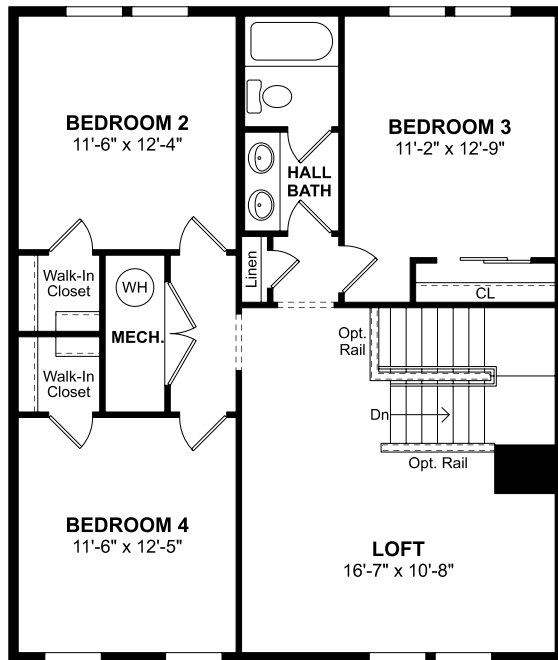

The Caspian

Floorplan

First Floor

PLAN DETAILS

2,430 Square Feet | 4 Bedrooms | 2.5 Baths | 2 Car Garage

38647 Sunflower St Millville, DE 19967

*Note 1

The Caspian

Floorplan

Second Floor

PLAN DETAILS

2,430 Square Feet | 4 Bedrooms | 2.5 Baths | 2 Car Garage

38647 Sunflower St Millville, DE 19967

*Note 1

The Caspian

Floorplan

Basement

PLAN DETAILS

2,430 Square Feet | 4 Bedrooms | 2.5 Baths | 2 Car Garage

38647 Sunflower St Millville, DE 19967

*Note 1