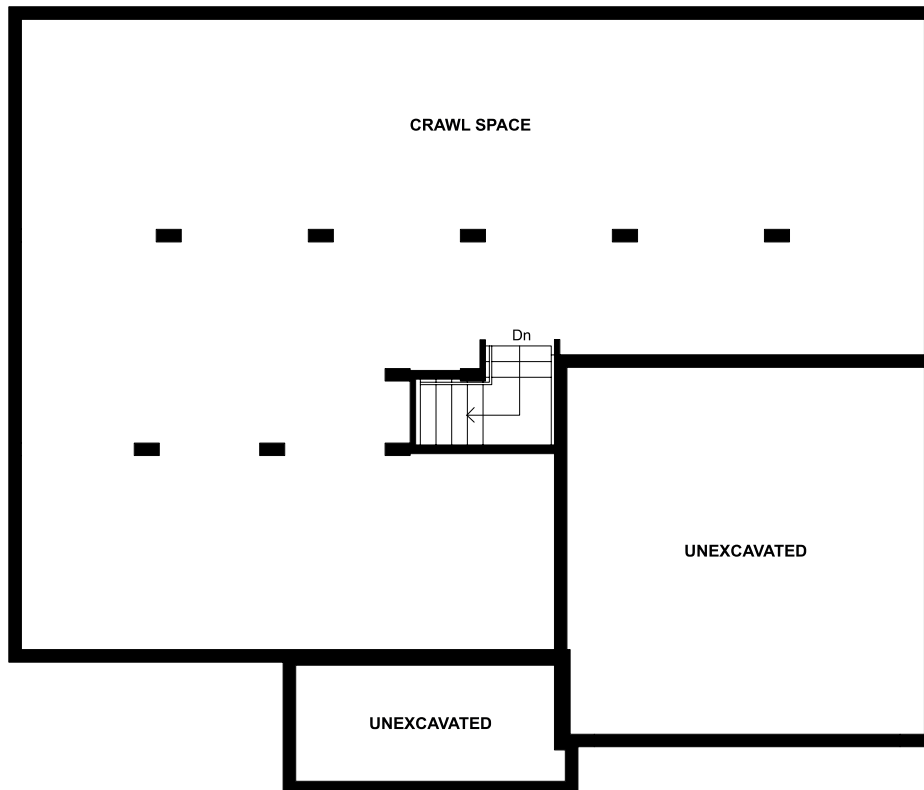

The Caspian

Floorplan

First Floor

PLAN DETAILS

2,430 Square Feet | 4 Bedrooms | 2.5 Baths | 2 Car Garage

38647 Sunflower St Millville, DE 19967

*Note 1

The Caspian

Floorplan

Second Floor

PLAN DETAILS

2,430 Square Feet | 4 Bedrooms | 2.5 Baths | 2 Car Garage

38647 Sunflower St Millville, DE 19967

*Note 1

The Caspian

Floorplan

Basement

PLAN DETAILS

2,430 Square Feet | 4 Bedrooms | 2.5 Baths | 2 Car Garage

38647 Sunflower St Millville, DE 19967

*Note 1