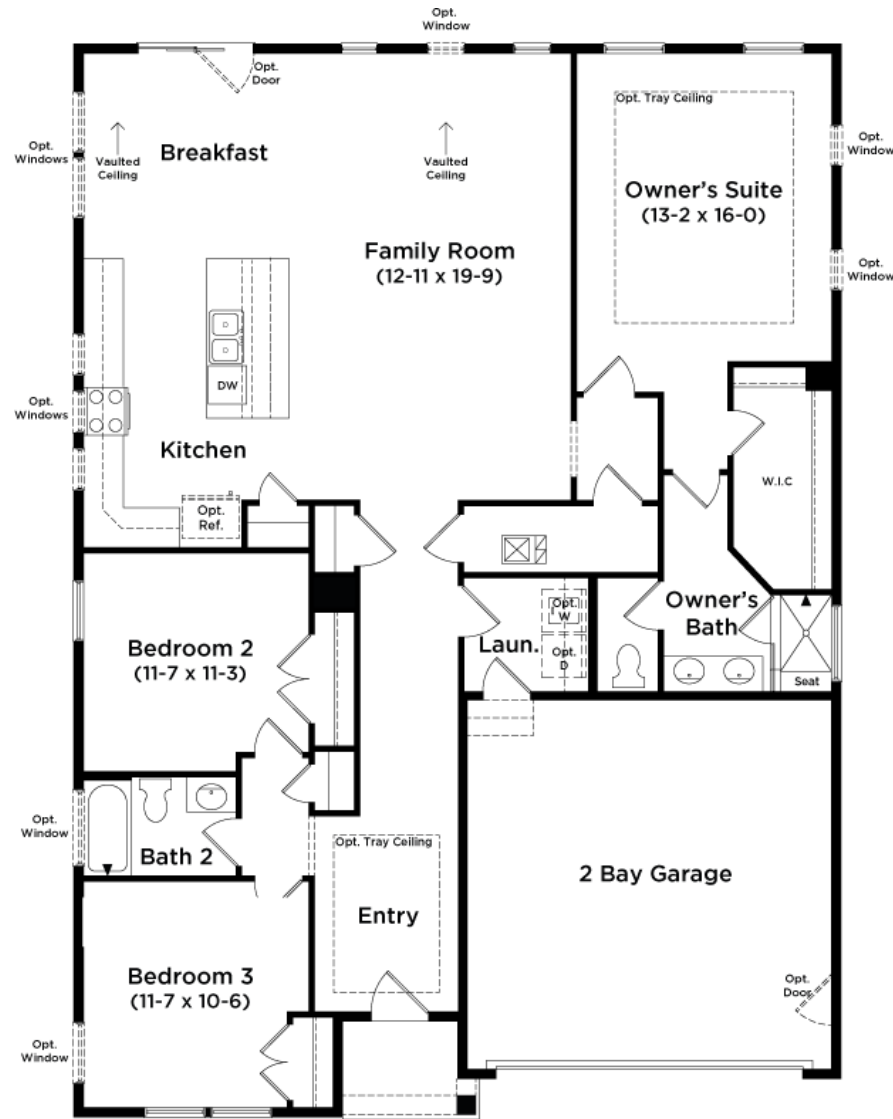

# Latitude Cypress Creek

3 - 5 Beds | 2 - 4 Full Baths  
1,783 - 3,577 Sq. Ft.

## First Floor Selected Options:

<https://www.drbbhomes.com/>

THIS INTERACTIVE SITE IS DESIGNED TO SHOW THE GENERAL LAYOUT OF SPECIFIC FLOOR PLANS (AND ELEVATIONS THEREOF (COLLECTIVELY, "FLOOR PLANS")). ALL IMAGES (INCLUDING, WITHOUT LIMITATION, FLOOR PLANS AND FURNITURE) ARE ARTIST RENDERINGS PROVIDED FOR ILLUSTRATIVE PURPOSES ONLY AND ARE NOT A PART OF A LEGAL CONTRACT. Floor plans may depict optional features that are not included in base home pricing and are not to be construed as contractual standards. Floor plans and optional features are subject to change without notice; not all optional features may be shown. Floor plans and optional features offered vary by community and model of home. Accordingly, please check with a sales representative for your specific community to confirm whether a particular floor plan is available, and what particular options are standard and what may be otherwise available. All dimensions/square footage are approximate; actual dimensions/square footage may vary. No furniture shown on this interactive site is included in base home pricing or otherwise available for selection as an optional feature, and is provided without any dimensions. Furniture may not be capable of placement within a floor plan or otherwise to the satisfaction of the home buyer. | SHOR R4.1 10-18-24