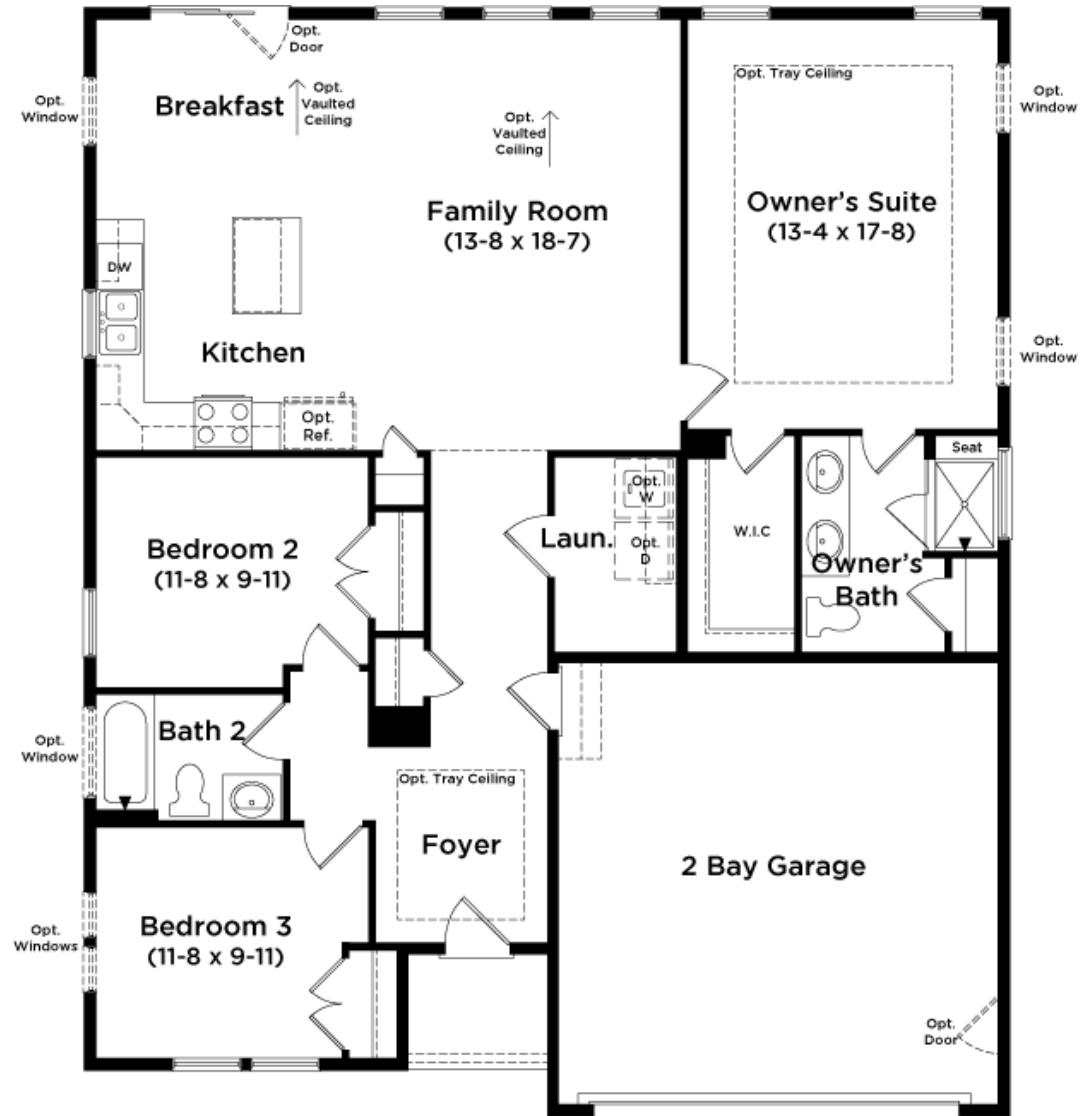

Aloha Cypress Creek

3 - 4 Beds | 3 Full Baths
1,464 - 1,816 Sq. Ft.

First Floor Selected Options:

<https://www.drbbhomes.com/>

THIS INTERACTIVE SITE IS DESIGNED TO SHOW THE GENERAL LAYOUT OF SPECIFIC FLOOR PLANS (AND ELEVATIONS THEREOF (COLLECTIVELY, "FLOOR PLANS")). ALL IMAGES (INCLUDING, WITHOUT LIMITATION, FLOOR PLANS AND FURNITURE) ARE ARTIST RENDERINGS PROVIDED FOR ILLUSTRATIVE PURPOSES ONLY AND ARE NOT A PART OF A LEGAL CONTRACT. Floor plans may depict optional features that are not included in base home pricing and are not to be construed as contractual standards. Floor plans and optional features are subject to change without notice; not all optional features may be shown. Floor plans and optional features offered vary by community and model of home. Accordingly, please check with a sales representative for your specific community to confirm whether a particular floor plan is available, and what particular options are standard and what may be otherwise available. All dimensions/square footage are approximate; actual dimensions/square footage may vary. No furniture shown on this interactive site is included in base home pricing or otherwise available for selection as an optional feature, and is provided without any dimensions. Furniture may not be capable of placement within a floor plan or otherwise to the satisfaction of the home buyer. | R3 SHOR 7-20-24