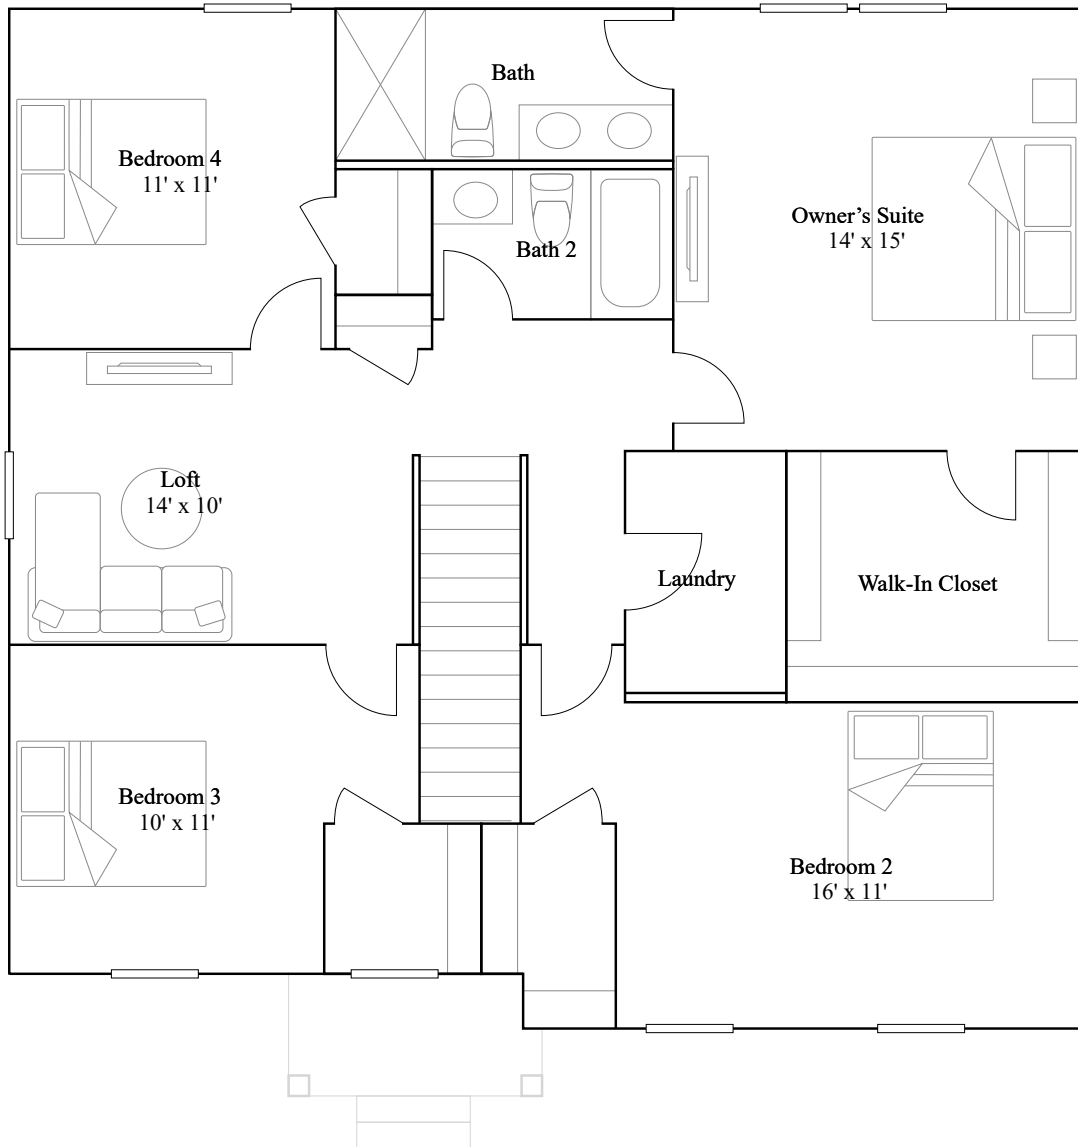

Richmond w/ Basement

Available options include: Optional bath 3

4 bd · 2 ba · 1 half ba · 3,046 ft²

Starting from \$471,990

(Prices as of January 17, 2026. All subject to change.)

1st Floor

Richmond w/ Basement

Available options include: Optional bath 3

4 bd · 2 ba · 1 half ba · 3,046 ft²

Starting from \$471,990

(Prices as of January 17, 2026. All subject to change.)

2nd Floor

Richmond w/ Basement

Available options include: Optional bath 3

4 bd · 2 ba · 1 half ba · 3,046 ft²

Starting from \$471,990

(Prices as of January 17, 2026. All subject to change.)

Basement