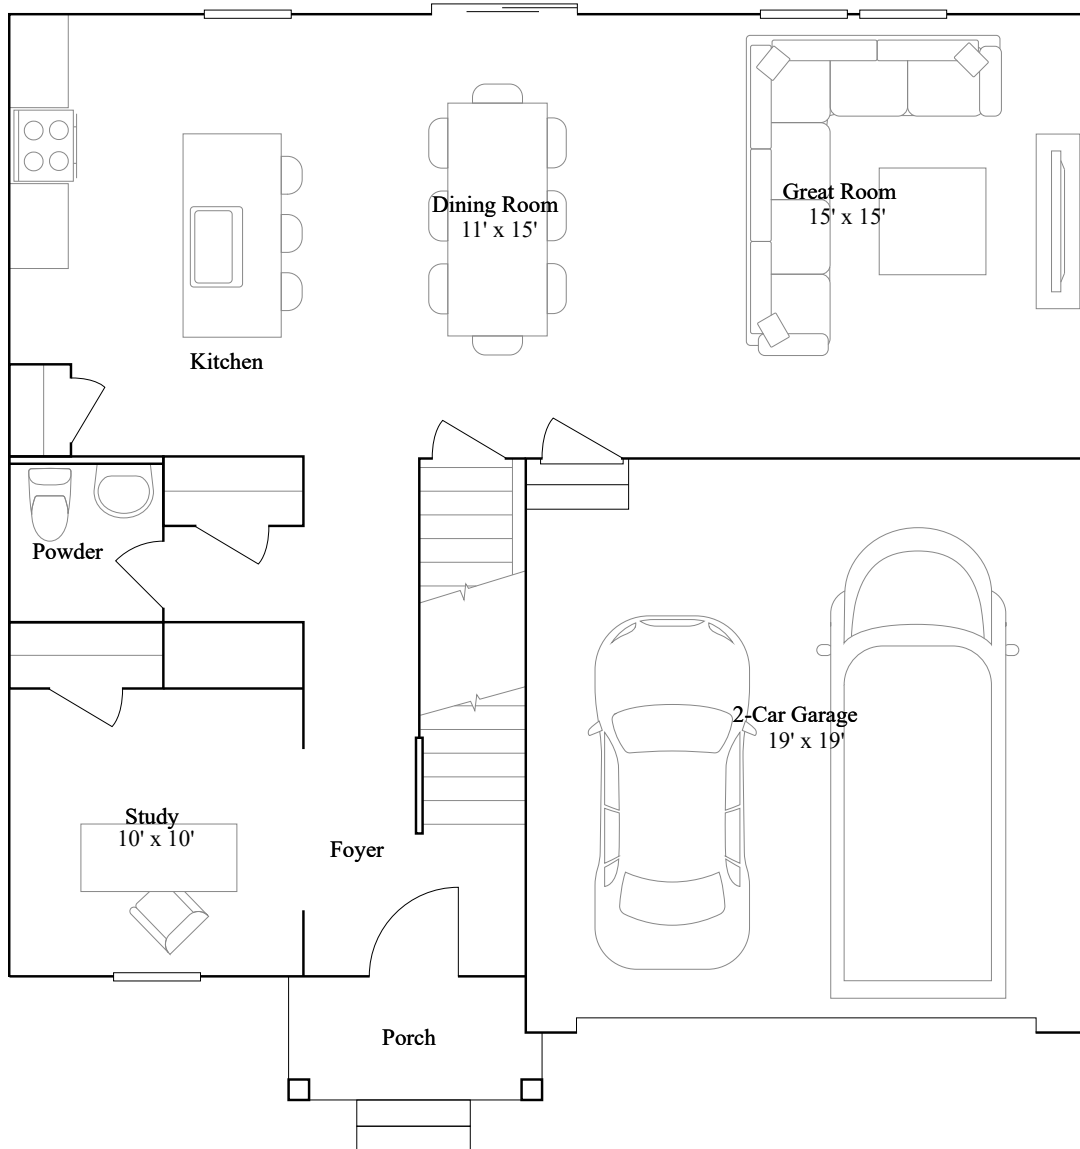

Richmond w/ Basement

Available options include: Optional bath 3

4 bd · 2 ba · 1 half ba · 3,046 ft²

Starting from \$471,990

(Prices as of January 17, 2026. All subject to change.)

1st Floor

Richmond w/ Basement

Available options include: Optional bath 3

4 bd · 2 ba · 1 half ba · 3,046 ft²

Starting from \$471,990

(Prices as of January 17, 2026. All subject to change.)

2nd Floor

Richmond w/ Basement

Available options include: Optional bath 3

4 bd · 2 ba · 1 half ba · 3,046 ft²

Starting from \$471,990

(Prices as of January 17, 2026. All subject to change.)

Basement