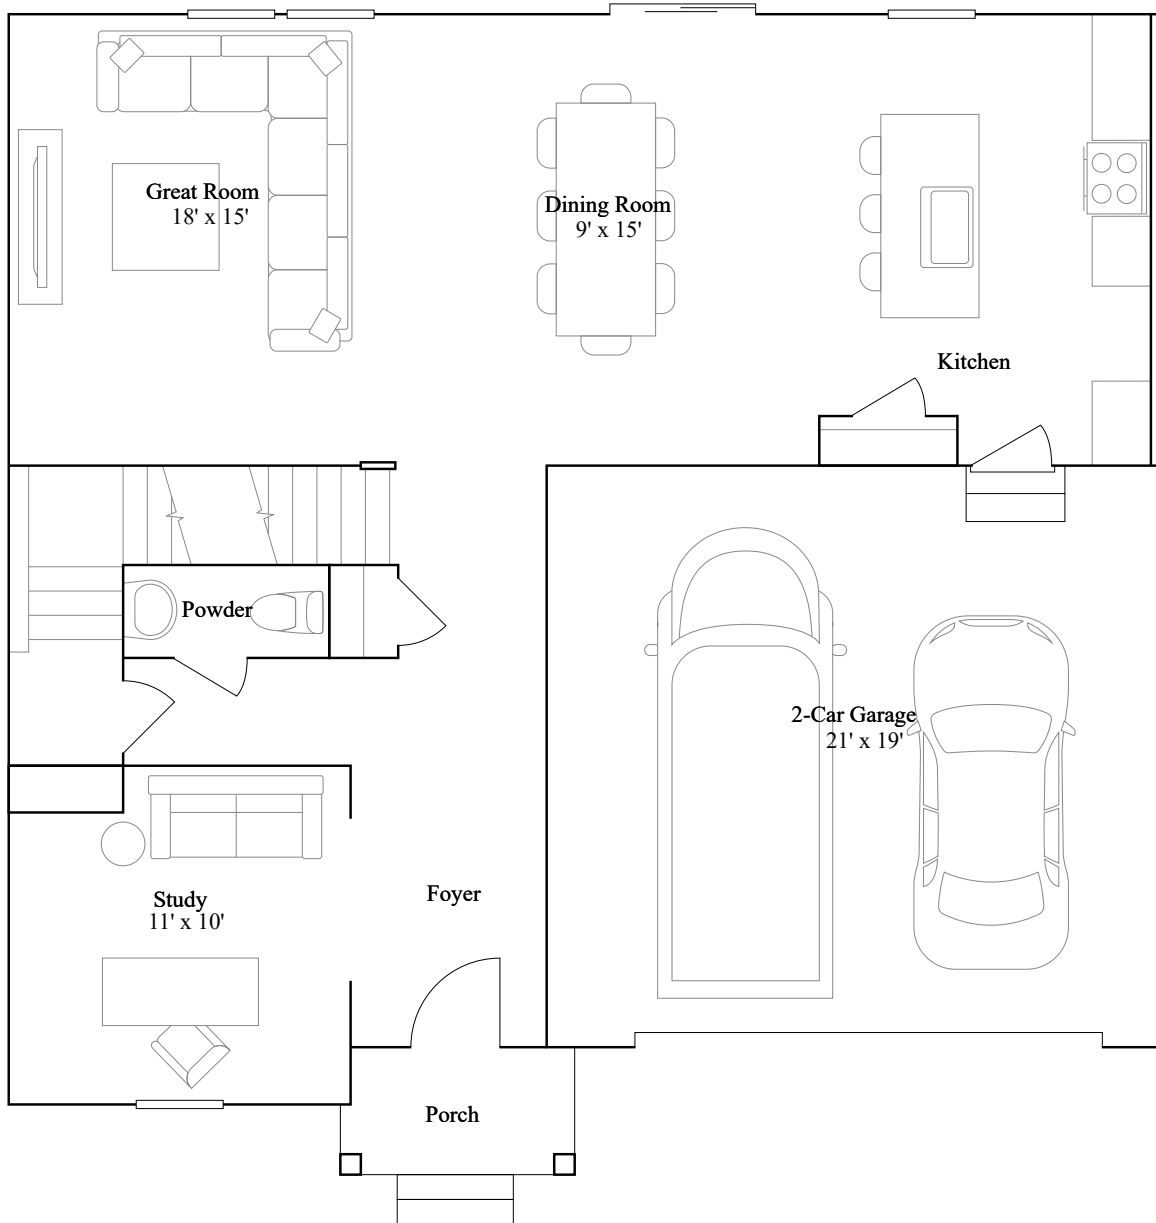

Providence w/ Basement

Available options include: Optional bath 3

4 bd · 2 ba · 1 half ba · 3,196 ft²

Starting from \$488,990

(Prices as of January 17, 2026. All subject to change.)

1st Floor

Providence w/ Basement

Available options include: Optional bath 3

4 bd · 2 ba · 1 half ba · 3,196 ft²

Starting from \$488,990

(Prices as of January 17, 2026. All subject to change.)

2nd Floor

Providence w/ Basement

Available options include: Optional bath 3

4 bd · 2 ba · 1 half ba · 3,196 ft²

Starting from \$488,990

(Prices as of January 17, 2026. All subject to change.)

Basement