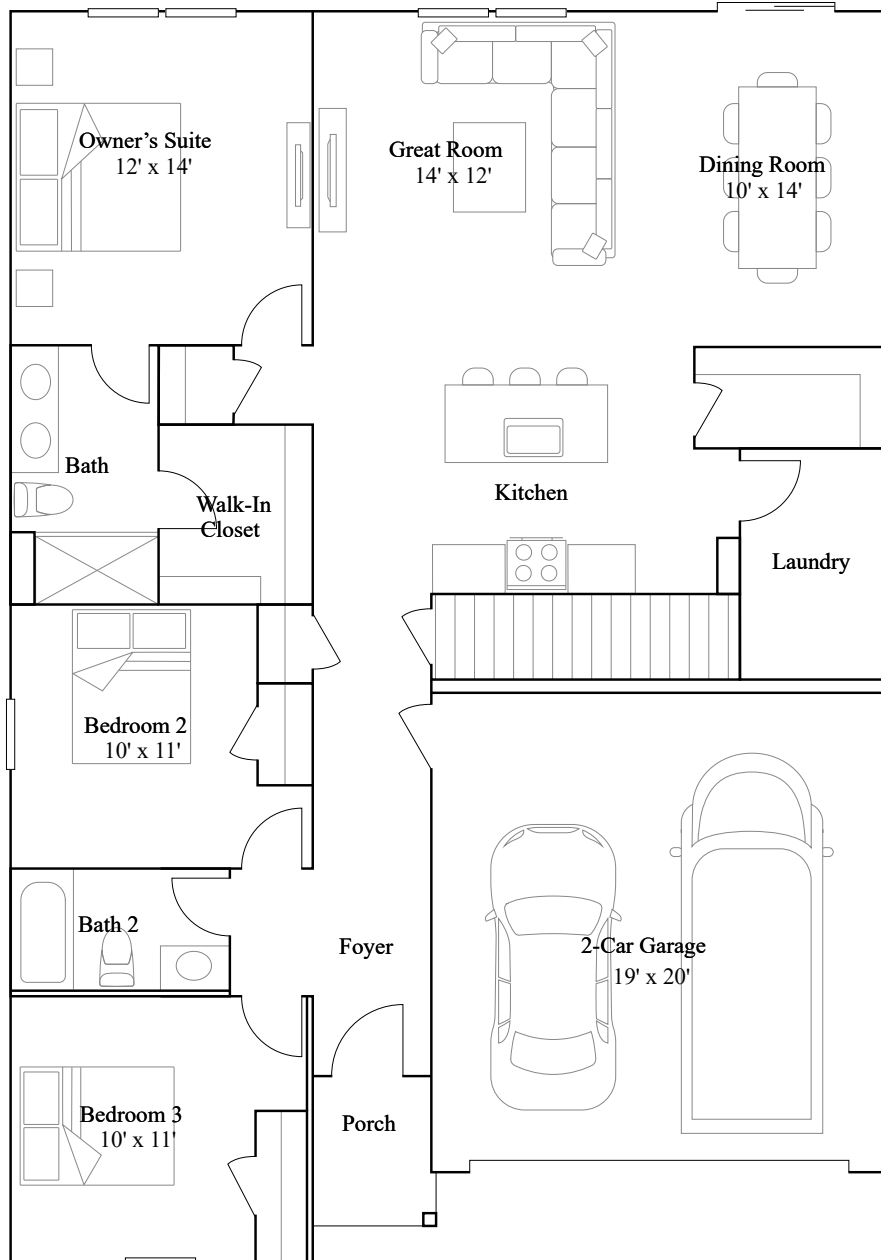

# Dublin w/ Basement

Available options include: Elevations B7 & C7, Optional bath 3

3 bd · 2 ba · 2,505 ft<sup>2</sup>

Starting from \$423,990

(Prices as of January 17, 2026. All subject to change.)

1st Floor

# Dublin w/ Basement

Available options include: Elevations B7 & C7, Optional bath 3

3 bd · 2 ba · 2,505 ft<sup>2</sup>

Starting from \$423,990

(Prices as of January 17, 2026. All subject to change.)

## Basement