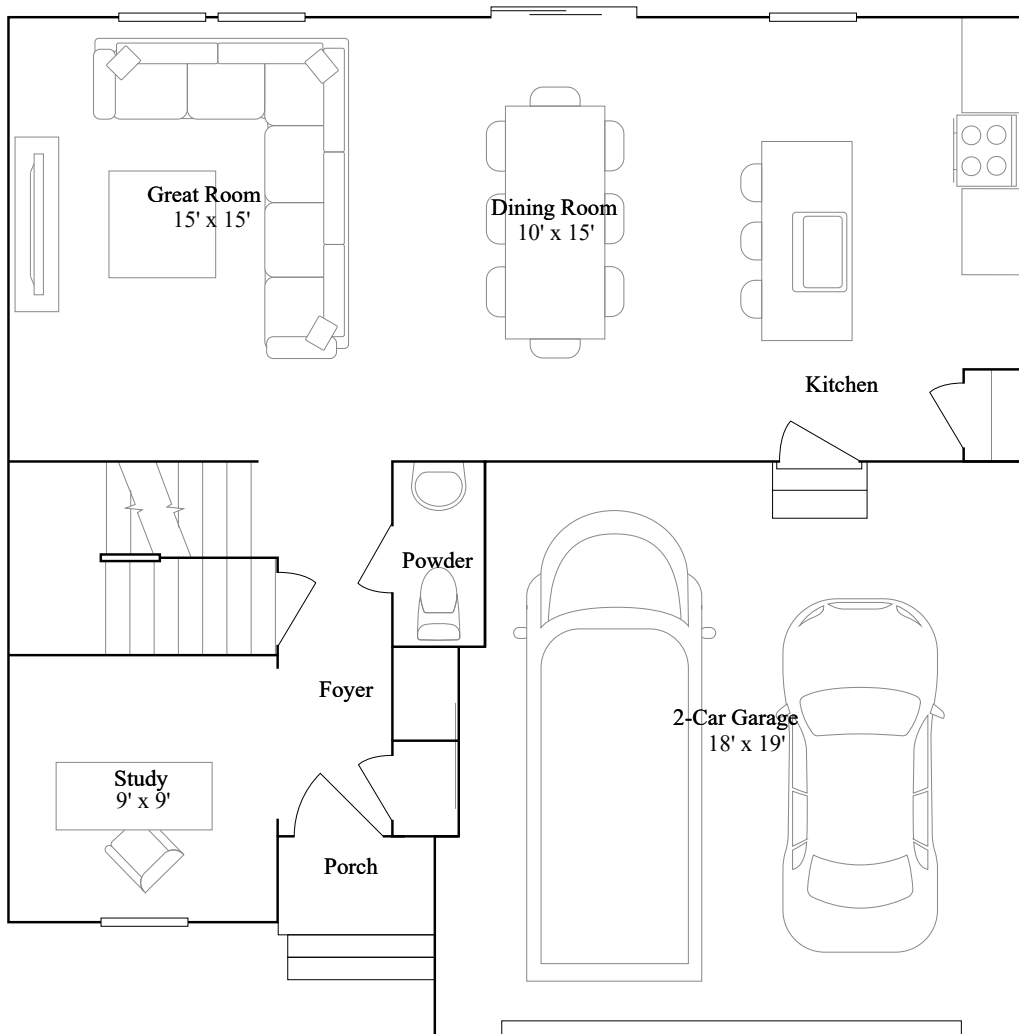

Charleston w/ Basement

Available options include: Optional basement bath 3

4 bd · 2 ba · 1 half ba · 2,578 ft²

Starting from \$461,990

(Prices as of January 17, 2026. All subject to change.)

1st Floor

Charleston w/ Basement

Available options include: Optional basement bath 3

4 bd · 2 ba · 1 half ba · 2,578 ft²

Starting from \$461,990

(Prices as of January 17, 2026. All subject to change.)

2nd Floor

Charleston w/ Basement

Available options include: Optional basement bath 3

4 bd · 2 ba · 1 half ba · 2,578 ft²

Starting from \$461,990

(Prices as of January 17, 2026. All subject to change.)

Basement