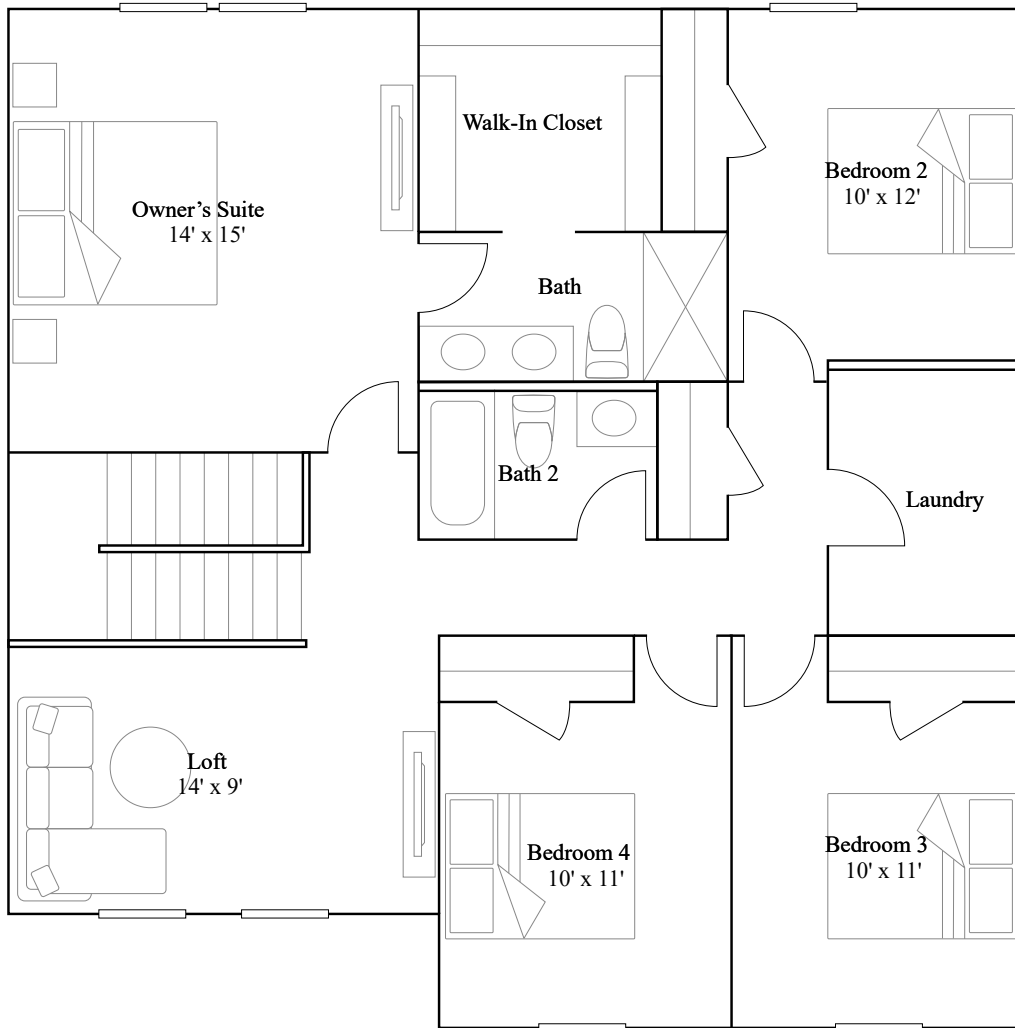

Charleston w/ Basement

Available options include: Optional basement bath 3

4 bd · 2 ba · 1 half ba · 2,578 ft²

Starting from \$461,990

(Prices as of January 17, 2026. All subject to change.)

1st Floor

Charleston w/ Basement

Available options include: Optional basement bath 3

4 bd · 2 ba · 1 half ba · 2,578 ft²

Starting from \$461,990

(Prices as of January 17, 2026. All subject to change.)

2nd Floor

Charleston w/ Basement

Available options include: Optional basement bath 3

4 bd · 2 ba · 1 half ba · 2,578 ft²

Starting from \$461,990

(Prices as of January 17, 2026. All subject to change.)

Basement