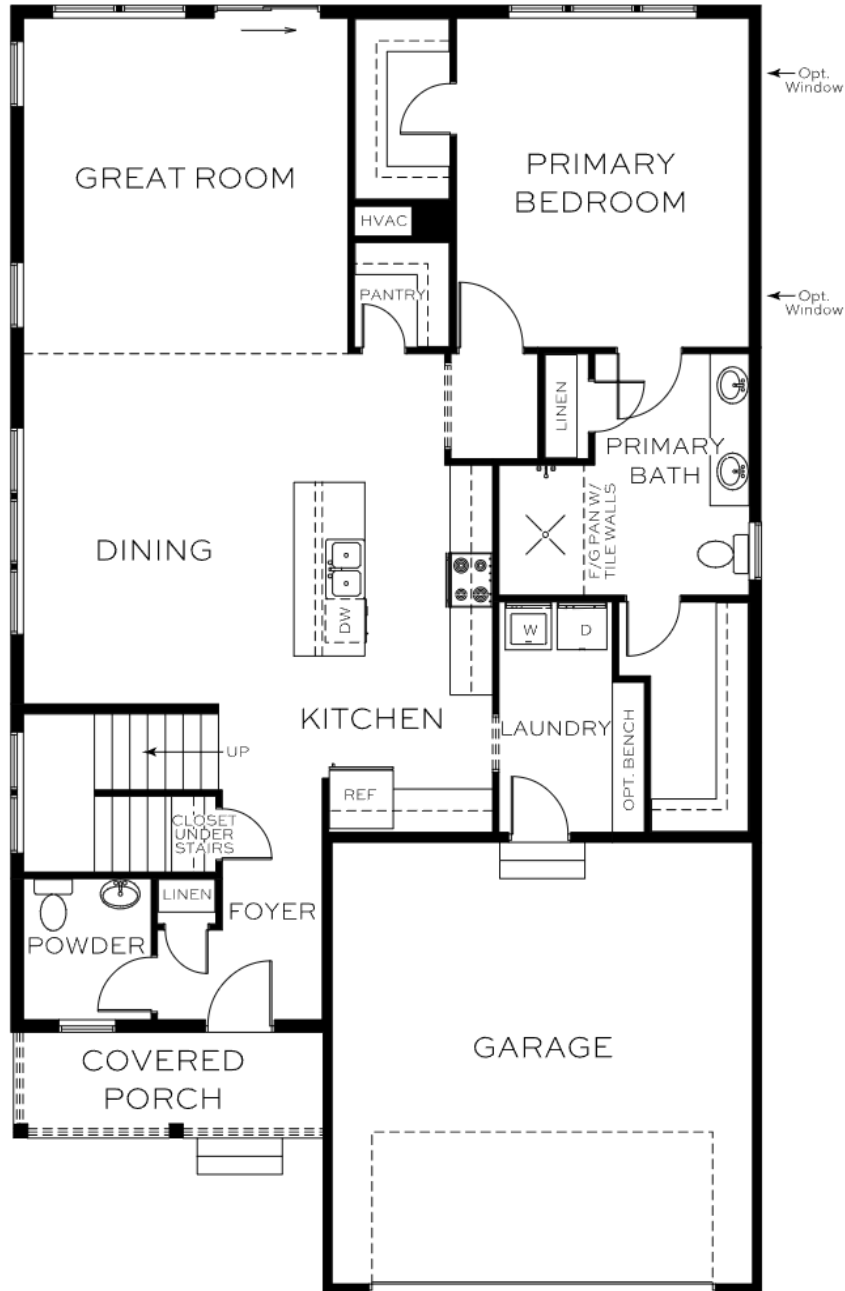

Bundle - The Admiral

3-4 Bedrooms - 2.5-3.5 Bathrooms - 2 Car Garage - 2,595 SqFt

Bundle - The Admiral

3-4 Bedrooms - 2.5-3.5 Bathrooms - 2 Car Garage - 2,595 SqFt

The following options are available but not selected : Unfinished Basement, Screened Porch, Fireplace at Great Room, Gourmet Kitchen, Primary Bath Option 2, Bedroom 4, Bedroom 4 Suite

Capstone Homes reserves its right to change floorplan specifications, prices, financing terms and availability without prior notice and may vary by neighborhood, lot location and home series.

Bundle - The Admiral

3-4 Bedrooms - 2.5-3.5 Bathrooms - 2 Car Garage - 2,595 SqFt

The following options are available but not selected : Unfinished Basement, Screened Porch, Fireplace at Great Room, Gourmet Kitchen, Primary Bath Option 2, Bedroom 4, Bedroom 4 Suite

Bundle - The Admiral

3-4 Bedrooms - 2.5-3.5 Bathrooms - 2 Car Garage - 2,595 SqFt

The following options are available but not selected : Unfinished Basement, Screened Porch, Fireplace at Great Room, Gourmet Kitchen, Primary Bath Option 2, Bedroom 4, Bedroom 4 Suite