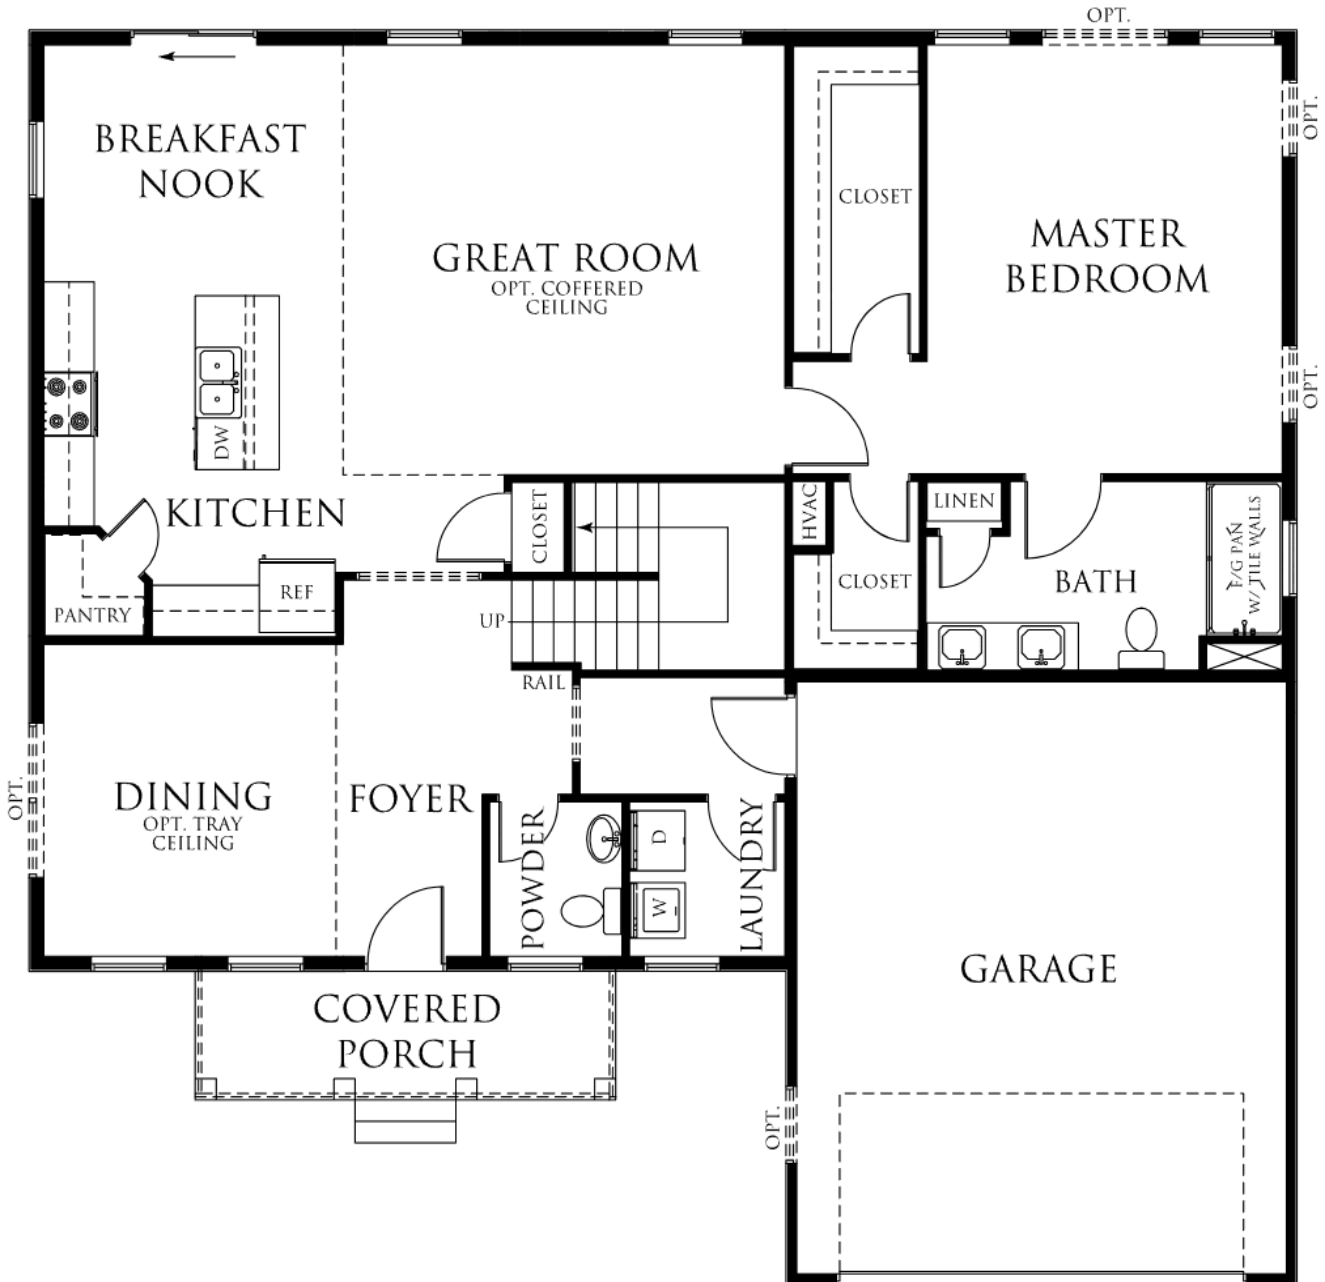

## Bundle - The Carolina

3-6 Bedrooms - 2.5-5.5 Bathrooms - 2-3 Car Garage

The following options are available but not selected : Unfinished Basement, Luxury Bathroom , Tub in Luxury Bath, Morning Room, Screened Porch, In-Law Suite, Study with Wall & French Doors, 3-Car Garage Extension, Service Door at Garage, Side Load Garage, 4' Great Room Extension, Fireplace at Great Room, Gourmet Kitchen, Bedroom Suite, Bonus Room, Bedroom 3 Suite 1, Bedroom 3 Suite 2, Bedroom 4