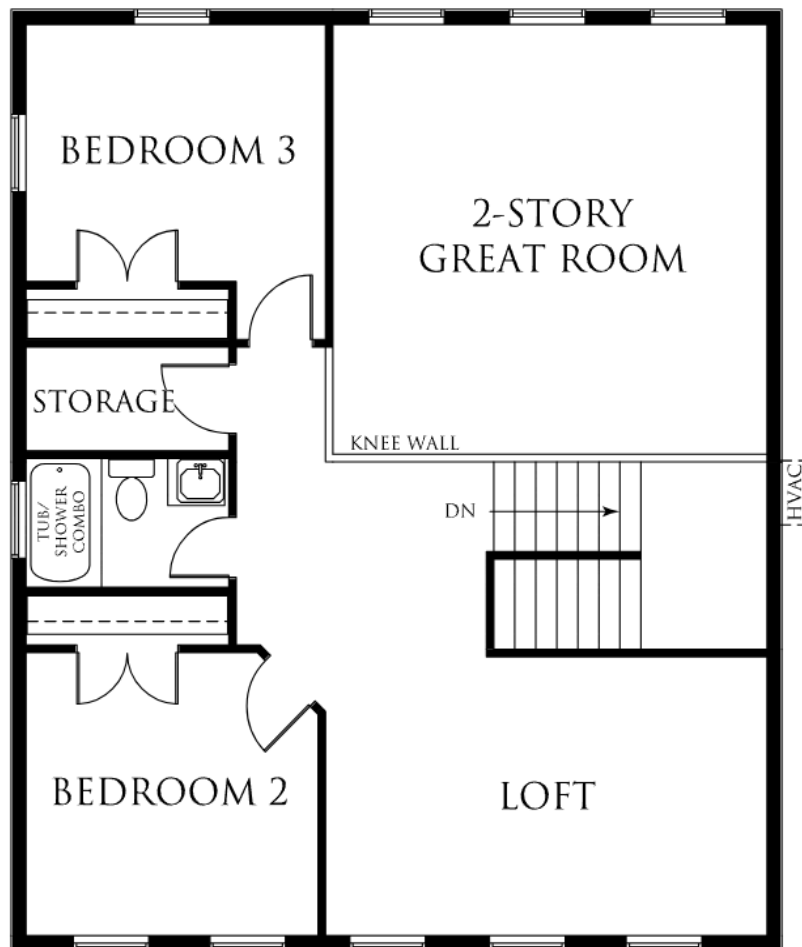

## Bundle - The Carolina

3-6 Bedrooms - 2.5-5.5 Bathrooms - 2-3 Car Garage

The following options are available but not selected : Unfinished Basement, Luxury Bathroom , Tub in Luxury Bath, Morning Room, Screened Porch, In-Law Suite, Study with Wall & French Doors, 3-Car Garage Extension, Service Door at Garage, Side Load Garage, 4' Great Room Extension, Fireplace at Great Room, Gourmet Kitchen, Bedroom Suite, Bonus Room, Bedroom 3 Suite 1, Bedroom 3 Suite 2, Bedroom 4