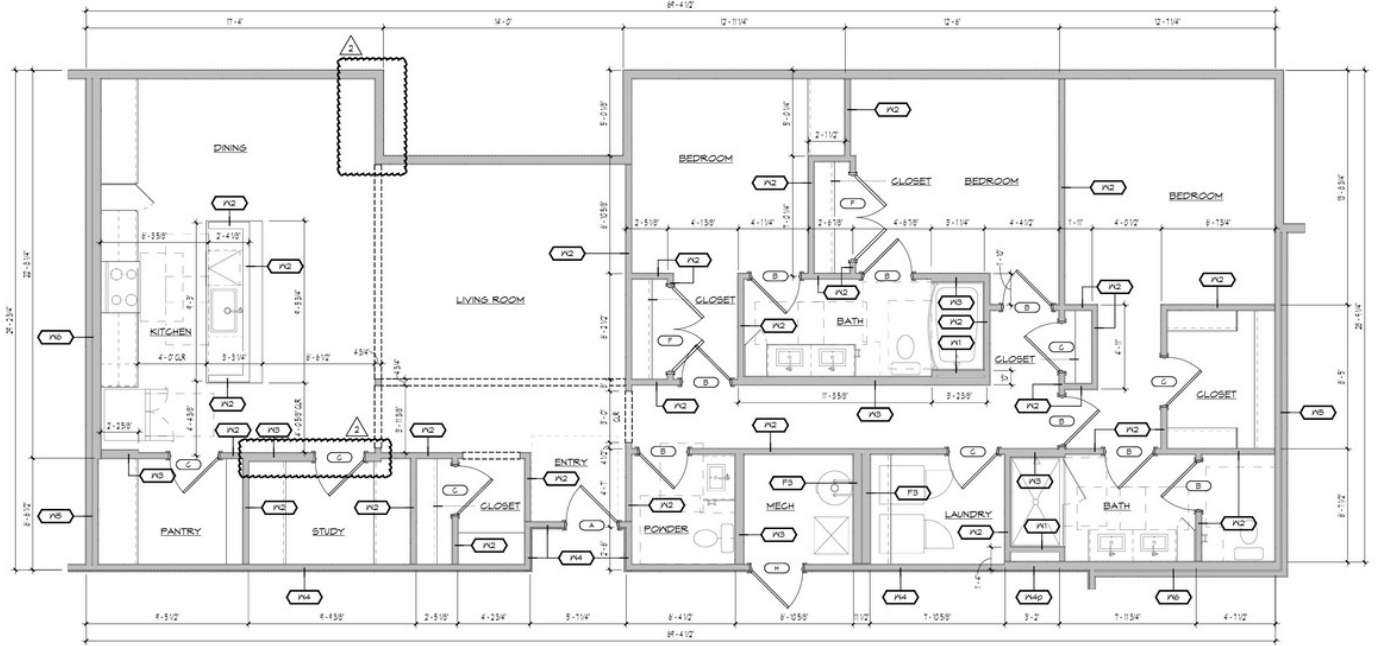

WELCOME TO CIVIC SQUARE

novo

CENTURY 21
Scheetz

C1 Floor Plan

1932 SQ. FT. | Units 104, 204, and 305

C1A Floor Plan

1908 SQ. FT. | Unit 404

C2 Floor Plan

1768 SQ. FT. | Units 105, 205, and 306

C2B Floor Plan

1719 SQ. FT. | Unit 405