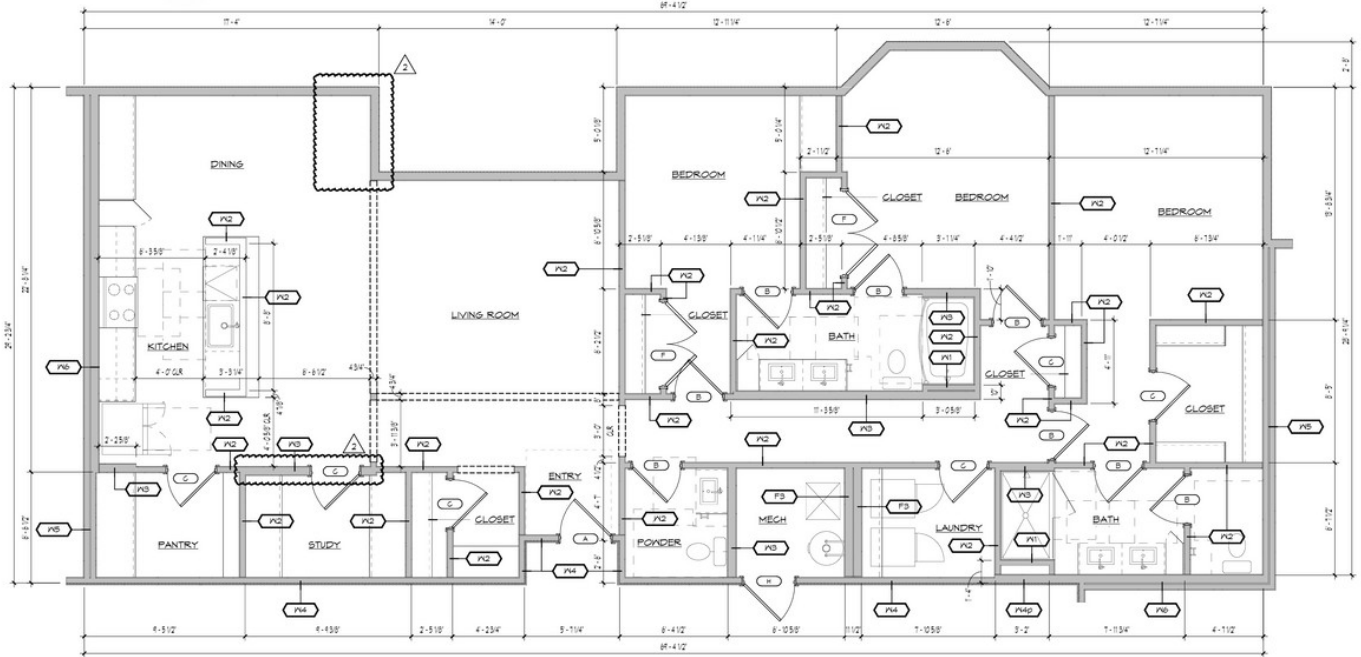

WELCOME TO CIVIC SQUARE

novo

CENTURY 21
Scheetz

C1 Floor Plan

1932 SQ. FT. | Units 104, 204, and 305

C1A Floor Plan

1908 SQ. FT. | Unit 404

C2 Floor Plan

1768 SQ. FT. | Units 105, 205, and 306

C2B Floor Plan

1719 SQ. FT. | Unit 405