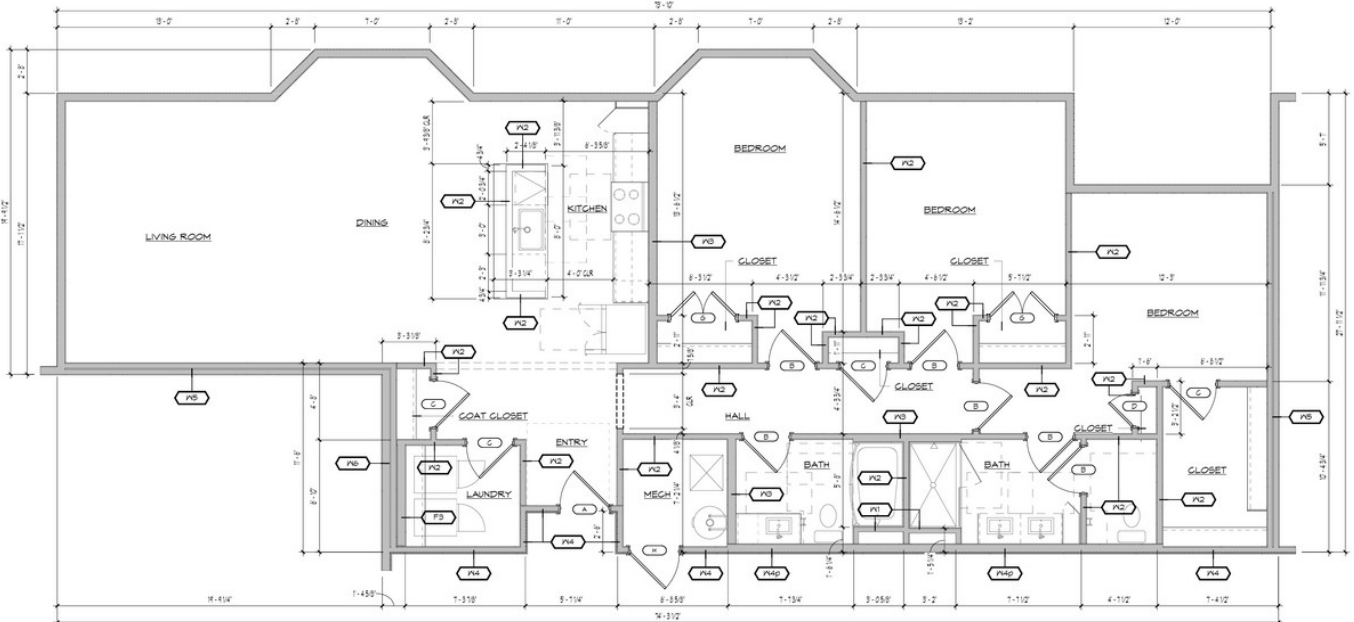

WELCOME TO CIVIC SQUARE

novo

CENTURY 21
Scheetz

C1 Floor Plan

1932 SQ. FT. | Units 104, 204, and 305

C1A Floor Plan

1908 SQ. FT. | Unit 404

C2 Floor Plan

1768 SQ. FT. | Units 105, 205, and 306

C2B Floor Plan

1719 SQ. FT. | Unit 405