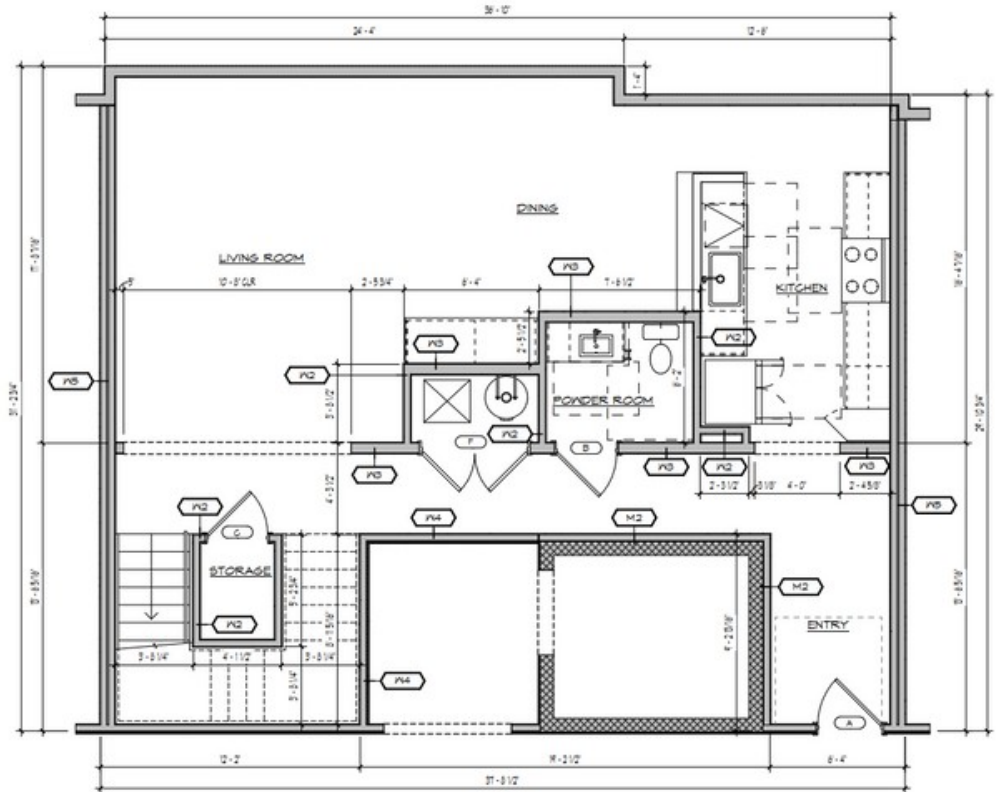

WELCOME TO CIVIC SQUARE

novo

CENTURY 21
Scheetz

B7 Floor Plan

1810 SQ. FT. | Unit 303

1st Floor

2nd Floor