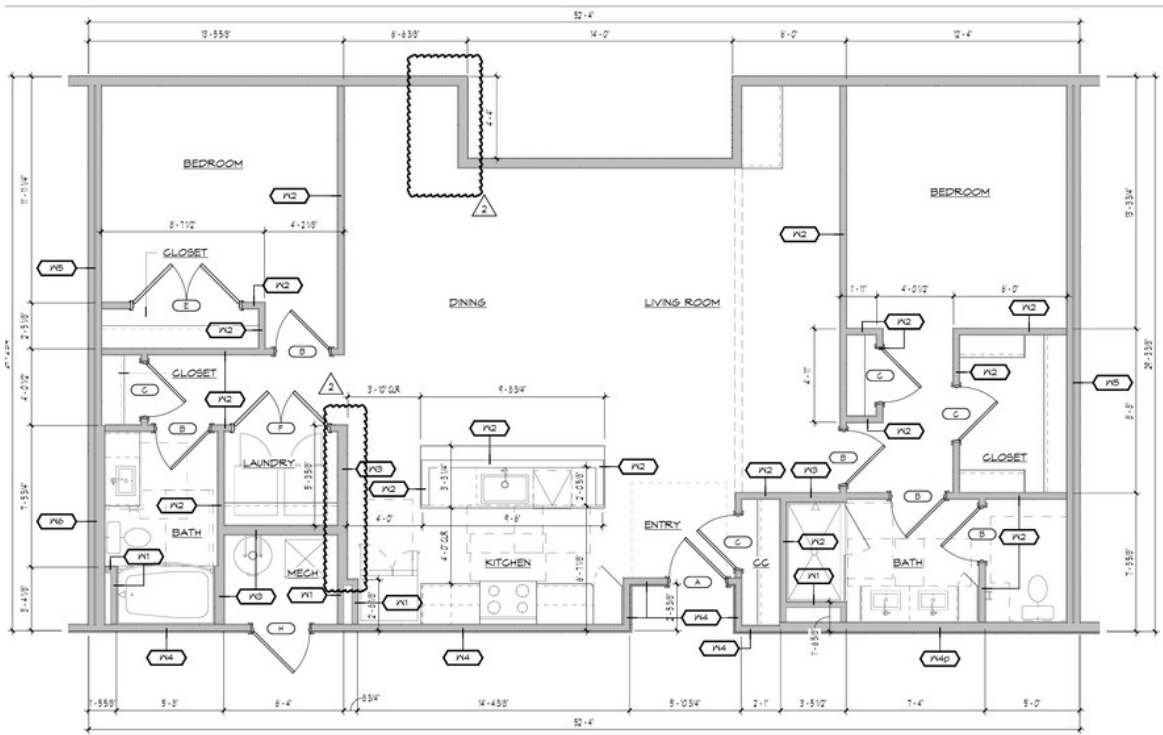

WELCOME TO CIVIC SQUARE

novo

CENTURY 21
Scheetz

B3 Floor Plan

1412 SQ. FT. | Units 103, 203, 304, and 403

B4 Floor Plan

1374 SQ. FT. | Unit 102