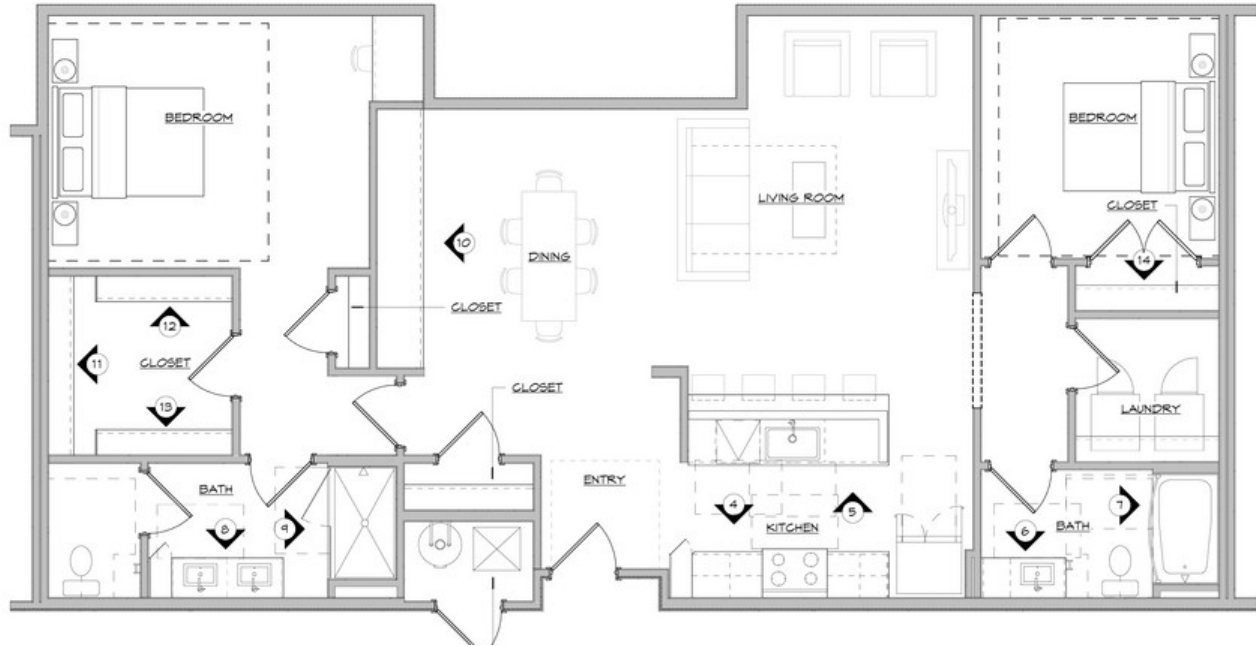

WELCOME TO CIVIC SQUARE

novo

CENTURY 21
Scheetz

B1 Floor Plan

1433 SQ. FT. | Unit 106

B2 Floor Plan

1316 SQ. FT. | Units 201, 301, and 401

B3 Floor Plan

1412 SQ. FT. | Units 103, 203, 304, and 403

B4 Floor Plan

1374 SQ. FT. | Unit 102