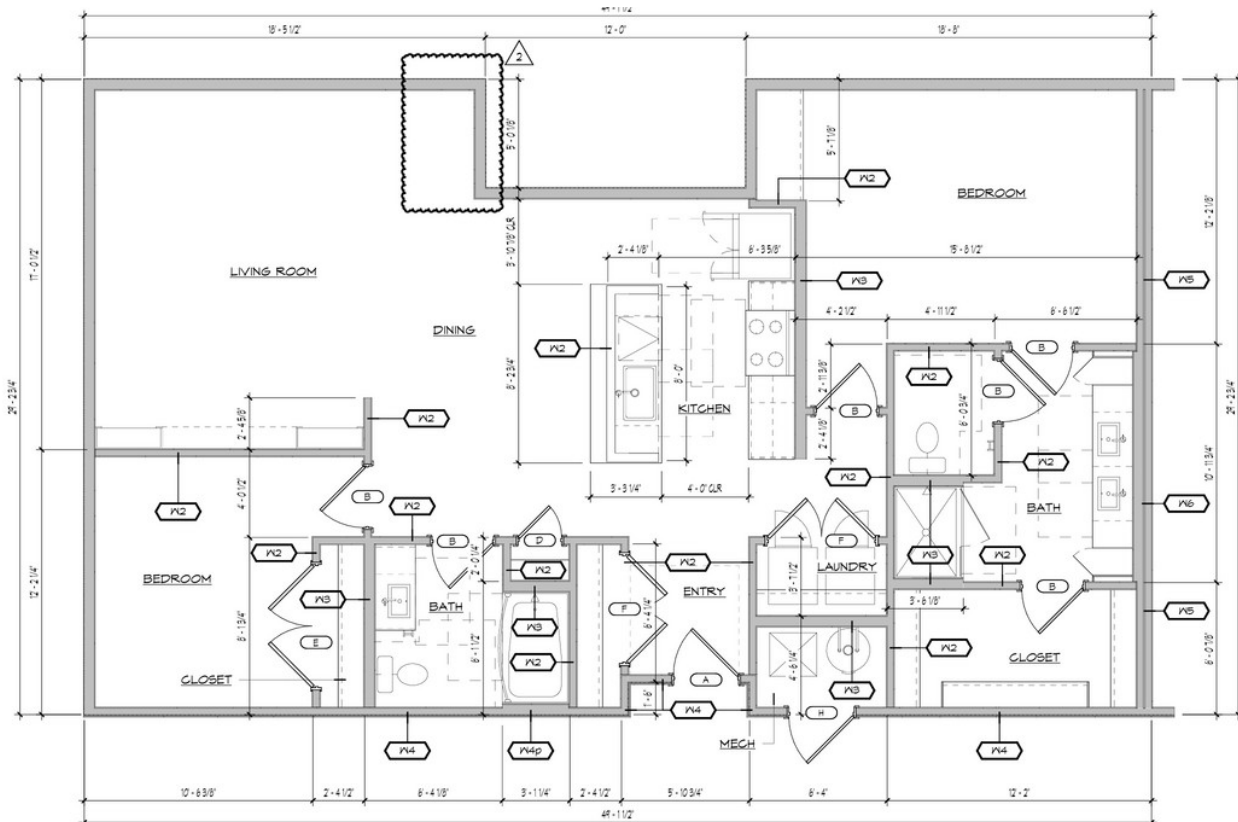

WELCOME TO CIVIC SQUARE

novo

CENTURY 21
Scheetz

B1 Floor Plan

1433 SQ. FT. | Unit 106

B2 Floor Plan

1316 SQ. FT. | Units 201, 301, and 401

B3 Floor Plan

1412 SQ. FT. | Units 103, 203, 304, and 403

B4 Floor Plan

1374 SQ. FT. | Unit 102