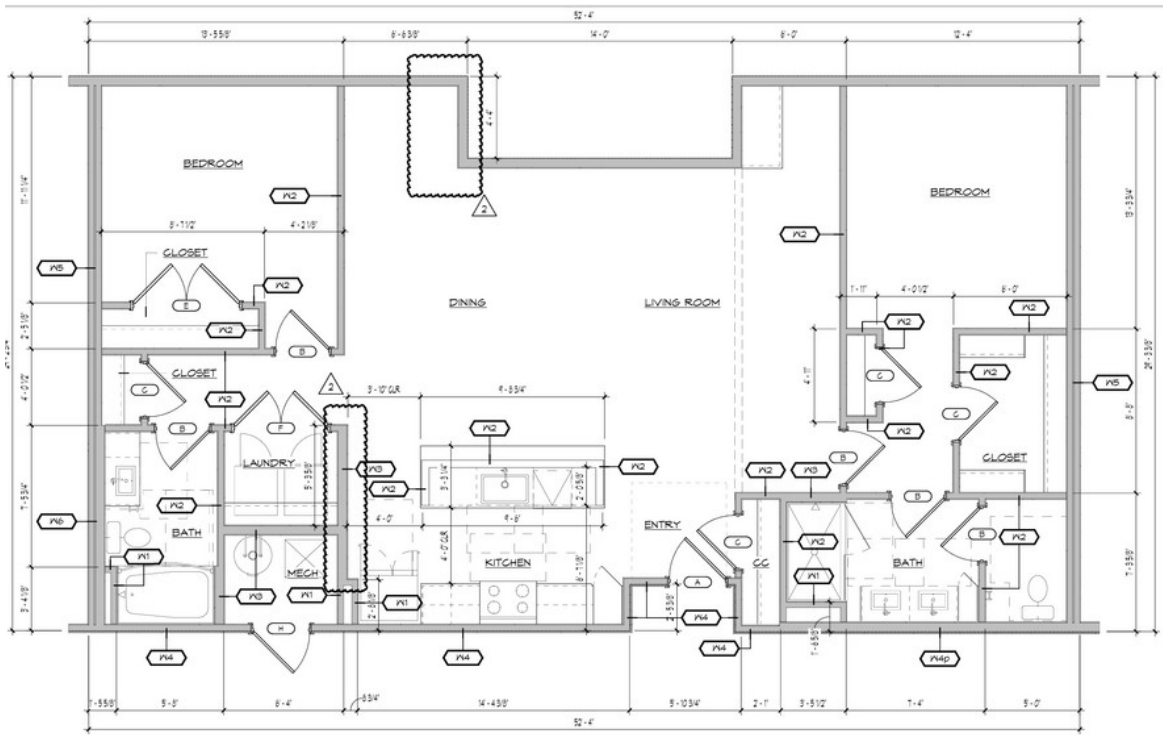

WELCOME TO CIVIC SQUARE

novo

CENTURY 21
Scheetz

B1 Floor Plan

1433 SQ. FT. | Unit 106

B2 Floor Plan

1316 SQ. FT. | Units 201, 301, and 401

B3 Floor Plan

1412 SQ. FT. | Units 103, 203, 304, and 403

B4 Floor Plan

1374 SQ. FT. | Unit 102